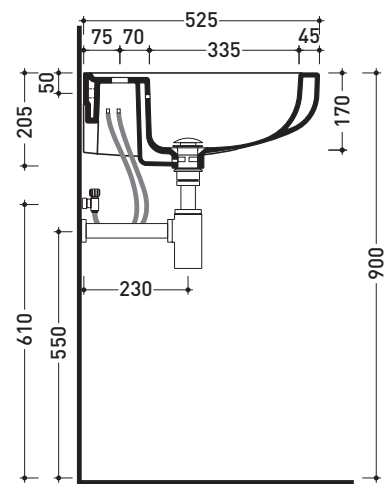

## CM70L Como 70

Single-hole basin 70 cm wall hung or suitable for pedestal

• WITH OVERFLOW • ARRANGED FOR THREE HOLES TAP

Complements: **Como ceramic pedestal (CMC)**  
**Line taps basin: ONE - NOKÉ - FOLD - X1**  
**Line accessories: TWO - HOOP - NOKÉ - FOLD**

Package dim. 70,5 x 21 x 55,5 cm | Weight 24,5 kg | Pz. Pallet n° 12

UNI EN 14688 - CL20 Dop-No14688

WHILE STOCKS LAST

vista zenitale / zenital view

vista frontale / frontal view

sezione longitudinale / section

sizes in mm

CERAMIC: glossy finish

white

Please consider a 2% tolerance on indicated measurements