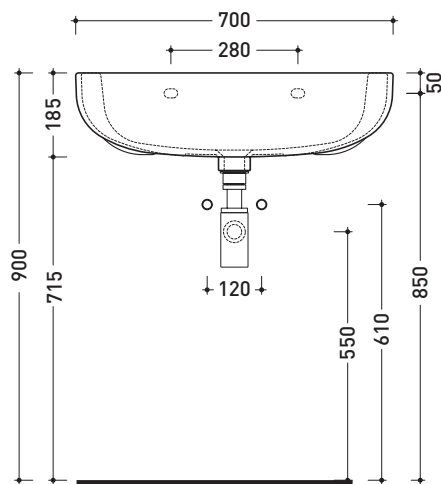

## CM70L Como 70

Single-hole basin 70 cm wall hung or suitable for pedestal

• WITH OVERFLOW • ARRANGED FOR THREE HOLES TAP

Complements: **Como ceramic pedestal (CMC)**  
**Line taps basin: ONE - NOKÉ - FOLD - X1**  
**Line accessories: TWO - HOOP - NOKÉ - FOLD**

Package dim. 70,5 x 21 x 55,5 cm | Weight 24,5 kg | Pz. Pallet n° 12

UNI EN 14688 - CL20 Dop-No14688

WHILE STOCKS LAST

vista zenitale / zenital view

vista frontale / frontal view

sezione longitudinale / section

sizes in mm

CERAMIC: glossy finish

white

Please consider a 2% tolerance on indicated measurements