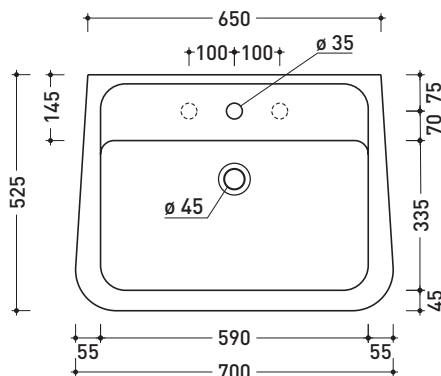

## CM70L Como 70

Single-hole basin 70 cm wall hung or suitable for pedestal

• WITH OVERFLOW • ARRANGED FOR THREE HOLES TAP

Complements: **Como ceramic pedestal (CMC)**  
**Line taps basin: ONE - NOKÉ - FOLD - X1**  
**Line accessories: TWO - HOOP - NOKÉ - FOLD**

Package dim. 70,5 x 21 x 55,5 cm | Weight 24,5 kg | Pz. Pallet n° 12

UNI EN 14688 - CL20 Dop-No14688

WHILE STOCKS LAST

vista zenitale / zenital view

vista frontale / frontal view

sezione longitudinale / section

sizes in mm

CERAMIC: glossy finish

white

Please consider a 2% tolerance on indicated measurements