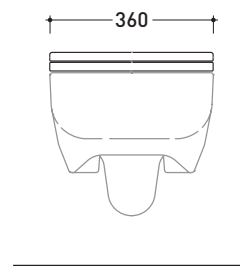

## CMCW01

Wood/polyester seat & cover

Complements: Como wall hung wc (CM118)

WHILE STOCKS LAST

Package dim. 51 x 40 x 6 cm | Weight 4 kg | Pz. Pallet n° -

vista zenitale / zenital view

vista laterale / lateral view

vista frontale / frontal view

sizes in mm

WOOD/POLYESTER: glossy finish

white