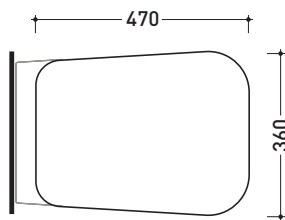

## CMCW01

Wood/polyester seat & cover

Complements: Como wall hung wc (CM118)

WHILE STOCKS LAST

Package dim. 51 x 40 x 6 cm | Weight 4 kg | Pz. Pallet n° -

vista zenitale / zenital view

vista laterale / lateral view

vista frontale / frontal view

sizes in mm

WOOD/POLYESTER: glossy finish

white