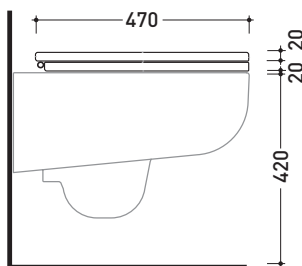

## CMCW01

Wood/polyester seat & cover

Complements: Como wall hung wc (CM118)

WHILE STOCKS LAST

Package dim. 51 x 40 x 6 cm | Weight 4 kg | Pz. Pallet n° -

vista zenitale / zenital view

vista laterale / lateral view

vista frontale / frontal view

sizes in mm

WOOD/POLYESTER: glossy finish

white