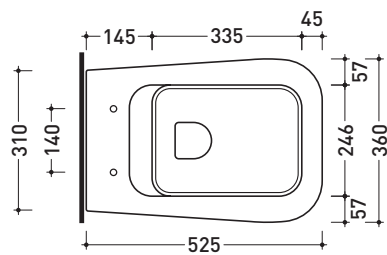

CM118

Wall hung wc

Complements: Polyester seat&cover (CMCW01)
Soft-closing thermosetting wrapping seat&cover (CMCW03)
Line accessories: TWO - HOOP - NOKE - FOLD

Technical accessories: Universal fixing bracket for wall hung wc/bidet (41/P)

Package dim. 54 x 36 x 35 cm | Weight 20,3 kg | Pz. Pallet n° 15

CE UNI EN 997

Dop-No997

FLAMINIA does not recommend combining this toilet model with rapid-flow/flushometer systems or traditional high tanks

vista zenitale / zenital view

vista laterale / lateral view

sezione longitudinale / section

vista retro / back view

sizes in mm

CERAMIC: glossy finish

white

Please consider a 2% tolerance on indicated measurements