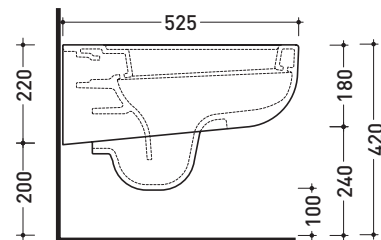

Package dim. 54 x 36 x 35 cm | Weight 20,3 kg | Pz. Pallet n° 15

CE UNI EN 997

Dop-No997

FLAMINIA does not recommend combining this toilet model with rapid-flow/flushometer systems or traditional high tanks

vista zenitale / zenital view

vista laterale / lateral view

sezione longitudinale / section

vista retro / back view

sizes in mm

CERAMIC: glossy finish

white

Please consider a 2% tolerance on indicated measurements