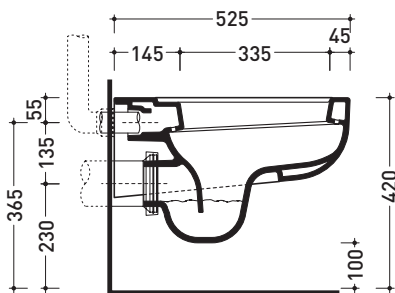

Package dim. 54 x 36 x 35 cm | Weight 20,3 kg | Pz. Pallet n° 15

CE UNI EN 997

Dop-No997

FLAMINIA does not recommend combining this toilet model with rapid-flow/flushometer systems or traditional high tanks

vista zenitale / zenital view

vista laterale / lateral view

sezione longitudinale / section

vista retro / back view

sizes in mm

CERAMIC: glossy finish

white

Please consider a 2% tolerance on indicated measurements