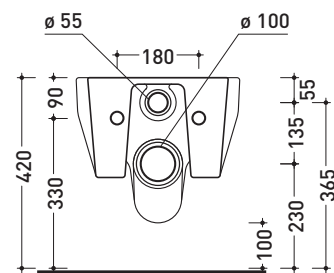

Package dim. 54 x 36 x 35 cm | Weight 20,3 kg | Pz. Pallet n° 15

CE UNI EN 997

Dop-No997

FLAMINIA does not recommend combining this toilet model with rapid-flow/flushometer systems or traditional high tanks

vista zenitale / zenital view

vista laterale / lateral view

sezione longitudinale / section

vista retro / back view

sizes in mm

CERAMIC: glossy finish

white

Please consider a 2% tolerance on indicated measurements