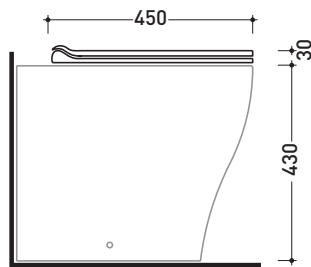

Package dim.

Weight **3 kg**

Pz. Pallet n° -

art. AP117G - AP117RG
vista zenitale / zenital view

art. AP118 - AP118G
vista zenitale / zenital view

art. AP119 - AP119G
vista zenitale / zenital view

art. AP117G - AP117RG
vista laterale / lateral view

art. AP118 - AP118G
vista laterale / lateral view

art. AP119 - AP119G
vista laterale / lateral view

sizes in mm

THERMOSETTING: glossy finish

white

black

matt finish

milky white