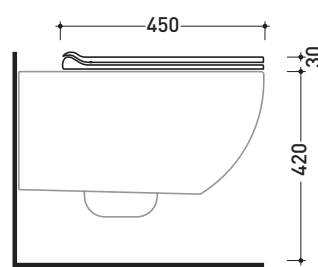

Package dim.

Weight **3 kg**

Pz. Pallet n° -

art. AP117G - AP117RG
vista zenitale / zenital view

art. AP118 - AP118G
vista zenitale / zenital view

art. AP119 - AP119G
vista zenitale / zenital view

art. AP117G - AP117RG
vista laterale / lateral view

art. AP118 - AP118G
vista laterale / lateral view

art. AP119 - AP119G
vista laterale / lateral view

sizes in mm

THERMOSETTING: glossy finish

white

black

matt finish

milky white