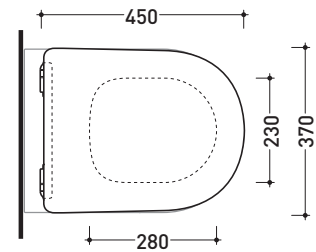

Package dim.

Weight **3 kg**

Pz. Pallet n° -

art. AP117G - AP117RG
vista zenitale / zenital view

art. AP118 - AP118G
vista zenitale / zenital view

art. AP119 - AP119G
vista zenitale / zenital view

art. AP117G - AP117RG
vista laterale / lateral view

art. AP118 - AP118G
vista laterale / lateral view

art. AP119 - AP119G
vista laterale / lateral view

sizes in mm

THERMOSETTING: glossy finish

white

black

matt finish

milky white