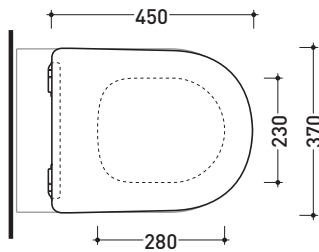

QKCW09

SLIM Soft-closing thermosetting seat&cover
with **QUICK-RELEASE HINGES**

Complements: Wall hung wc App (AP118 - AP118G)
Wall hung wc MiniApp (AP119 - AP119G)
App back to wall wc (AP117G - AP117RG)

Package dim.

Weight **3 kg**

Pz. Pallet n° -

art. AP117G - AP117RG
vista zenitale / zenital view

art. AP118 - AP118G
vista zenitale / zenital view

art. AP119 - AP119G
vista zenitale / zenital view

art. AP117G - AP117RG
vista laterale / lateral view

art. AP118 - AP118G
vista laterale / lateral view

art. AP119 - AP119G
vista laterale / lateral view

sizes in mm

THERMOSETTING: glossy finish

white

black

matt finish

milky white