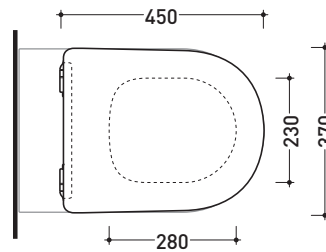

QKCW09

SLIM Soft-closing thermosetting seat&cover
with **QUICK-RELEASE HINGES**

Complements: Wall hung wc App (AP118 - AP118G)
Wall hung wc MiniApp (AP119 - AP119G)
App back to wall wc (AP117G - AP117RG)

Package dim.

Weight **3 kg**

Pz. Pallet n° -

art. AP117G - AP117RG
vista zenitale / zenital view

art. AP118 - AP118G
vista zenitale / zenital view

art. AP119 - AP119G
vista zenitale / zenital view

art. AP117G - AP117RG
vista laterale / lateral view

art. AP118 - AP118G
vista laterale / lateral view

art. AP119 - AP119G
vista laterale / lateral view

sizes in mm

THERMOSETTING: glossy finish

white

black

matt finish

milky white