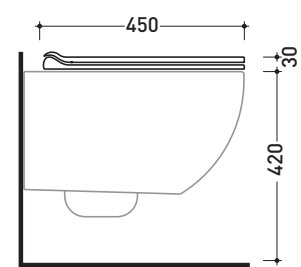

Package dim.

Weight **3 kg**

Pz. Pallet n° -

art. AP117G - AP117RG
vista zenitale / zenital view

art. AP118 - AP118G
vista zenitale / zenital view

art. AP119 - AP119G
vista zenitale / zenital view

art. AP117G - AP117RG
vista laterale / lateral view

art. AP118 - AP118G
vista laterale / lateral view

art. AP119 - AP119G
vista laterale / lateral view

sizes in mm

THERMOSETTING: glossy finish

white

black

matt finish

milky white