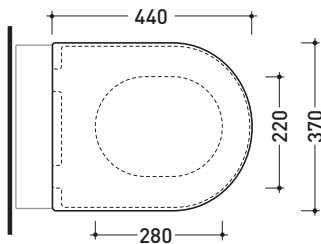

QKCW07

Soft-closing thermosetting wrapping seat&cover
with **QUICK-RELEASE HINGES**

Complements: **Wall hung wc App (AP118 - AP118G)**
Wall hung wc MiniApp (AP119 - AP119G)
App back to wall wc (AP117G - AP117RG)

Package dim.

Weight **3 kg**

Pz. Pallet n° -

art. AP117G - AP117RG
vista zenitale / zenital view

art. AP118 - AP118G
vista zenitale / zenital view

art. AP119 - AP119G
vista zenitale / zenital view

art. AP117G - AP117RG
vista laterale / lateral view

art. AP118 - AP118G
vista laterale / lateral view

art. AP119 - AP119G
vista laterale / lateral view

sizes in mm

THERMOSETTING: glossy finish

white