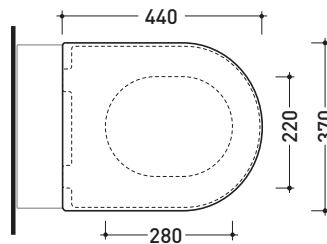

QKCW07

Soft-closing thermosetting wrapping seat&cover
with **QUICK-RELEASE HINGES**

Complements: **Wall hung wc App (AP118 - AP118G)**
Wall hung wc MiniApp (AP119 - AP119G)
App back to wall wc (AP117G - AP117RG)

Package dim.

Weight **3 kg**

Pz. Pallet n° -

art. AP117G - AP117RG
vista zenitale / zenital view

art. AP118 - AP118G
vista zenitale / zenital view

art. AP119 - AP119G
vista zenitale / zenital view

art. AP117G - AP117RG
vista laterale / lateral view

art. AP118 - AP118G
vista laterale / lateral view

art. AP119 - AP119G
vista laterale / lateral view

sizes in mm

THERMOSETTING: glossy finish

white