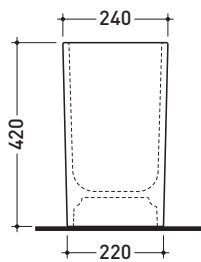

5091

Ceramic waste basket

Package dim. 27 x 27 x 48 cm | Weight 13 kg | Pz. Pallet n° 24

vista zenitale / zenital view

vista frontale / frontal view

sezione longitudinale / section

sizes in mm

CERAMIC: glossy finish

white

black

Please consider a 2% tolerance on indicated measurements