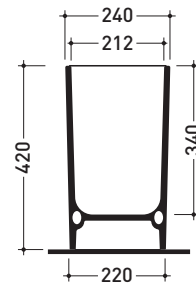

5091

Ceramic waste basket

Package dim. 27 x 27 x 48 cm | Weight 13 kg | Pz. Pallet n° 24

vista zenitale / zenital view

vista frontale / frontal view

sezione longitudinale / section

sizes in mm

CERAMIC: glossy finish

white

black

Please consider a 2% tolerance on indicated measurements