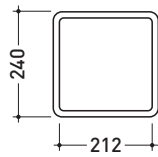

5091

Ceramic waste basket

Package dim. 27 x 27 x 48 cm | Weight 13 kg | Pz. Pallet n° 24

vista zenitale / zenital view

vista frontale / frontal view

sezione longitudinale / section

sizes in mm

CERAMIC: glossy finish

white

black

Please consider a 2% tolerance on indicated measurements