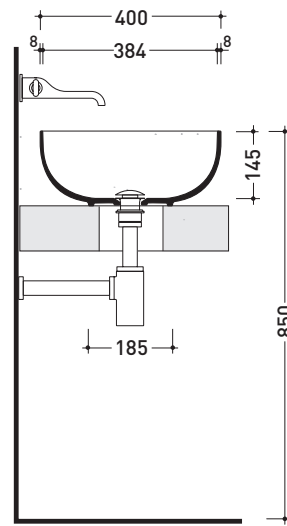

### Countertop basin 62 cm

•WITHOUT OVERFLOW •WITHOUT TAP LEDGE

Complements: **Forty6 shelf (F6BL)**  
**Furniture BOX - depth. 37**  
**Furniture BOX - depth. 50**  
**Filo 75 structure (FI75SV)**  
**Line taps basin: ONE - NOKÉ - SI - FOLD - X1**  
**Line accessories: TWO - HOOP - NOKÉ - FOLD**

Package dim. | Weight **11 kg** | Pz. Pallet n° **30**

CE UNI EN 14688 - CL00 Dop-No14688

vista zenitale / zenital view

vista zenitale / zenital view

vista frontale / frontal view

sezione longitudinale / section

sizes in mm

Please consider a 2% tolerance on indicated measurements

CERAMIC: glossy finish

matt finish