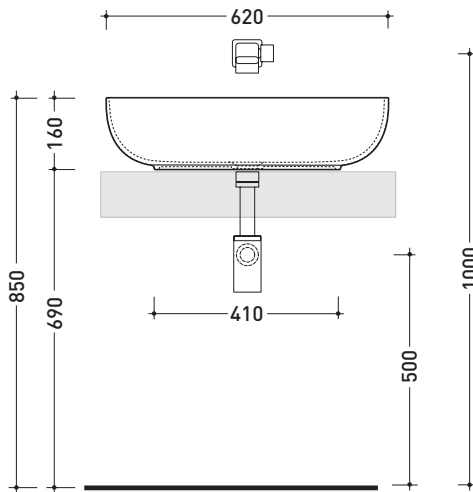

### Countertop basin 62 cm

•WITHOUT OVERFLOW •WITHOUT TAP LEDGE

Complements: **Forty6 shelf (F6BL)**  
**Furniture BOX - depth. 37**  
**Furniture BOX - depth. 50**  
**Filo 75 structure (FI75SV)**  
**Line taps basin: ONE - NOKÉ - SI - FOLD - X1**  
**Line accessories: TWO - HOOP - NOKÉ - FOLD**

Package dim. | Weight **11 kg** | Pz. Pallet n° **30**

CE UNI EN 14688 - CL00 Dop-No14688

vista zenitale / zenital view

vista zenitale / zenital view

vista frontale / frontal view

sezione longitudinale / section

sizes in mm

Please consider a 2% tolerance on indicated measurements

CERAMIC: glossy finish

matt finish