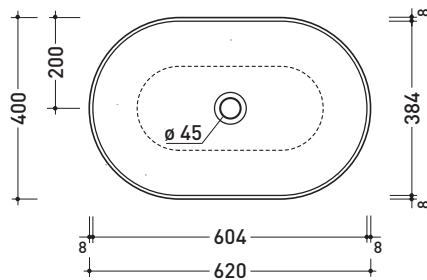

### Countertop basin 62 cm

•WITHOUT OVERFLOW •WITHOUT TAP LEDGE

Complements: **Forty6 shelf (F6BL)**  
**Furniture BOX - depth. 37**  
**Furniture BOX - depth. 50**  
**Filo 75 structure (FI75SV)**  
**Line taps basin: ONE - NOKÉ - SI - FOLD - X1**  
**Line accessories: TWO - HOOP - NOKÉ - FOLD**

Package dim. | Weight **11 kg** | Pz. Pallet n° **30**

CE UNI EN 14688 - CL00 Dop-No14688

vista zenitale / zenital view

vista zenitale / zenital view

vista frontale / frontal view

sezione longitudinale / section

sizes in mm

Please consider a 2% tolerance on indicated measurements

CERAMIC: glossy finish

matt finish