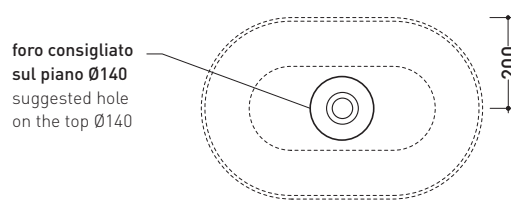

### Countertop basin 62 cm

•WITHOUT OVERFLOW •WITHOUT TAP LEDGE

Complements: **Forty6 shelf (F6BL)**  
**Furniture BOX - depth. 37**  
**Furniture BOX - depth. 50**  
**Filo 75 structure (FI75SV)**  
**Line taps basin: ONE - NOKÉ - SI - FOLD - X1**  
**Line accessories: TWO - HOOP - NOKÉ - FOLD**

Technical accessories: **Chrome siphon (SIFL/CR) - Telescopic chrome siphon (SIFL066)**  
**Stop & Go drain (PLSG)**  
**CERAMIC Stop & Go drain (PLCE)**  
**Two piece set chrome tap filters (RF026)**

Package dim. | Weight **11 kg** | Pz. Pallet n° **30**

CE UNI EN 14688 - CL00 Dop-No14688

vista zenitale / zenital view

vista zenitale / zenital view

vista frontale / frontal view

sezione longitudinale / section

sizes in mm

Please consider a 2% tolerance on indicated measurements

CERAMIC: glossy finish

matt finish