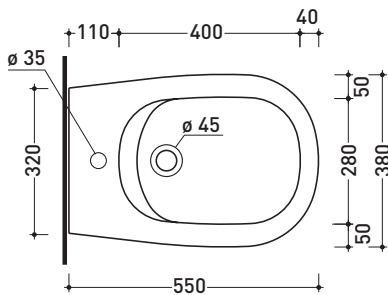

## IO218

Wall hung single-hole bidet (fixing kit included art. 9008)

•WITH OVERFLOW

Complements: **Line taps bidet:** ONE - NOKÉ - SI - FOLD - X1  
**Line accessories:** TWO - HOOP - NOKÉ - FOLD

Technical accessories: **Universal fixing bracket for wall hung wc/bidet** (41/P)  
**Short chrome siphon for bidet** (SIFB/CR)  
**Stop & Go drain** (PLSG)  
**CERAMIC Stop & Go drain** (PLCE)  
**Two piece set chrome tap filters** (RF026)

Package dim. | Weight **19 kg** | Pz. Pallet n° **18**

CE UNI EN 14528 - CL20 Dop-No14528

vista zenitale / zenital view

vista laterale / lateral view

sezione longitudinale / section

art. 9008  
 kit di fissaggio  
 Fischer (in dotazione)  
 Fischer fixing kit  
 (included in the box)

vista retro / back view

sizes in mm

Please consider a 2% tolerance on indicated measurements

CERAMIC: glossy finish

matt finish