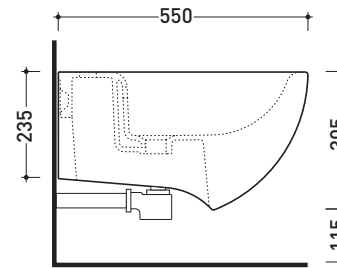

## IO218

Wall hung single-hole bidet (fixing kit included art. 9008)

•WITH OVERFLOW

Complements: **Line taps bidet:** ONE - NOKÉ - SI - FOLD - X1  
**Line accessories:** TWO - HOOP - NOKÉ - FOLD

Technical accessories: **Universal fixing bracket for wall hung wc/bidet** (41/P)  
**Short chrome siphon for bidet** (SIFB/CR)  
**Stop & Go drain** (PLSG)  
**CERAMIC Stop & Go drain** (PLCE)  
**Two piece set chrome tap filters** (RF026)

Package dim. | Weight **19 kg** | Pz. Pallet n° **18**

CE UNI EN 14528 - CL20 Dop-No14528

vista zenitale / zenital view

vista laterale / lateral view

sezione longitudinale / section

art. 9008  
 kit di fissaggio  
 Fischer (in dotazione)  
 Fischer fixing kit  
 (included in the box)

vista retro / back view

sizes in mm

Please consider a 2% tolerance on indicated measurements

CERAMIC: glossy finish

matt finish