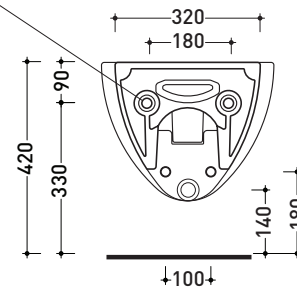

Package dim. | Weight **19 kg** | Pz. Pallet n° **18**

CE UNI EN 14528 - CL20 Dop-No14528

vista zenitale / zenital view

vista laterale / lateral view

sezione longitudinale / section

art. 9008  
 kit di fissaggio  
 Fischer (in dotazione)  
 Fischer fixing kit  
 (included in the box)

vista retro / back view

sizes in mm

Please consider a 2% tolerance on indicated measurements

CERAMIC: glossy finish

matt finish