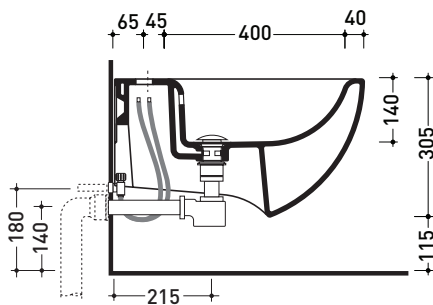

## IO218

Wall hung single-hole bidet (fixing kit included art. 9008)

•WITH OVERFLOW

Complements: **Line taps bidet:** ONE - NOKÉ - SI - FOLD - X1  
**Line accessories:** TWO - HOOP - NOKÉ - FOLD

Technical accessories: **Universal fixing bracket for wall hung wc/bidet** (41/P)  
**Short chrome siphon for bidet** (SIFB/CR)  
**Stop & Go drain** (PLSG)  
**CERAMIC Stop & Go drain** (PLCE)  
**Two piece set chrome tap filters** (RF026)

Package dim. | Weight **19 kg** | Pz. Pallet n° **18**

CE UNI EN 14528 - CL20 Dop-No14528

vista zenitale / zenital view

vista laterale / lateral view

sezione longitudinale / section

art. 9008  
 kit di fissaggio  
 Fischer (in dotazione)  
 Fischer fixing kit  
 (included in the box)

vista retro / back view

sizes in mm

Please consider a 2% tolerance on indicated measurements

CERAMIC: glossy finish

matt finish