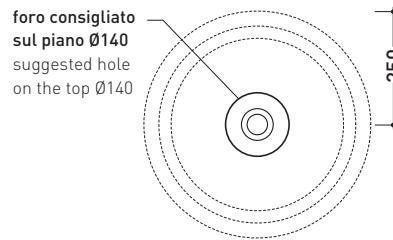

BN50A Bonola 50

Basin 50 cm - countertop or suitable for pedestal

• WITHOUT OVERFLOW

Complements: **Bonola pedestal (BN50C)**
Furniture BOX - depth. 50
Line taps basin: ONE - NOKÉ - SI - FOLD - X1
Line accessories: TWO - HOOP - NOKÉ - FOLD

Technical accessories: **Chrome siphon (SIFL/CR) - Telescopic chrome siphon (SIFL066)**
Stop & Go drain (PLSG)
CERAMIC Stop & Go drain (PLCE)
Chrome waste with automatic integrated overflow (PLTPCR)
Waste with automatic integrated overflow and ceramic cover (PLTPCE)
Two piece set chrome tap filters (RF026)

Package dim. 53 x 17,5 x 49 cm | Weight 15,3 kg | Pz. Pallet n° 18

UNI EN 14688 - CL00 Dop-No14688

vista zenitale / zenital view

vista zenitale / zenital view

vista frontale / frontal view

sezione longitudinale / section

sizes in mm

Please consider a 2% tolerance on indicated measurements

CERAMIC: glossy finish

matt finish