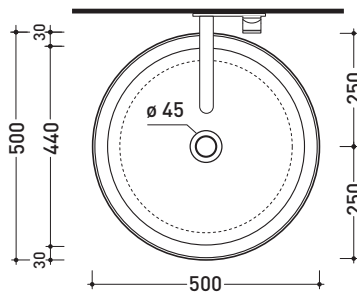

BN50A Bonola 50

Basin 50 cm - countertop or suitable for pedestal

• WITHOUT OVERFLOW

Complements: **Bonola pedestal (BN50C)**
Furniture BOX - depth. 50
Line taps basin: ONE - NOKÉ - SI - FOLD - X1
Line accessories: TWO - HOOP - NOKÉ - FOLD

Package dim. 53 x 17,5 x 49 cm | Weight 15,3 kg | Pz. Pallet n° 18

UNI EN 14688 - CL00 Dop-No14688

vista zenitale / zenital view

vista zenitale / zenital view

vista frontale / frontal view

sezione longitudinale / section

sizes in mm

Please consider a 2% tolerance on indicated measurements

CERAMIC: glossy finish

matt finish