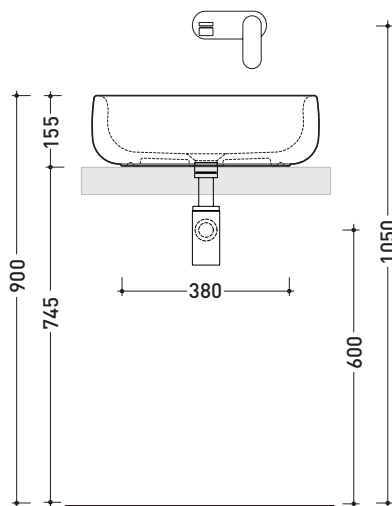

BN50A Bonola 50

Basin 50 cm - countertop or suitable for pedestal

• WITHOUT OVERFLOW

Complements: **Bonola pedestal (BN50C)**
Furniture BOX - depth. 50
Line taps basin: ONE - NOKÉ - SI - FOLD - X1
Line accessories: TWO - HOOP - NOKÉ - FOLD

Package dim. 53 x 17,5 x 49 cm | Weight 15,3 kg | Pz. Pallet n° 18

UNI EN 14688 - CL00 Dop-No14688

vista zenitale / zenital view

vista zenitale / zenital view

vista frontale / frontal view

sezione longitudinale / section

sizes in mm

Please consider a 2% tolerance on indicated measurements

CERAMIC: glossy finish

matt finish