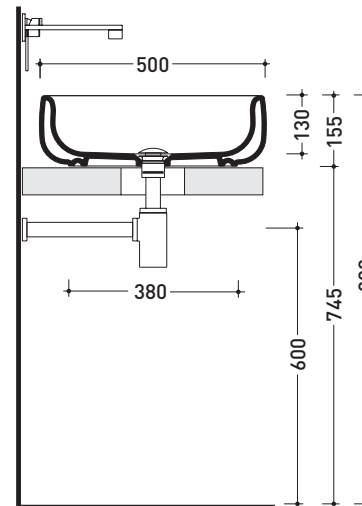

BN50A Bonola 50

Basin 50 cm - countertop or suitable for pedestal

• WITHOUT OVERFLOW

Complements: **Bonola pedestal (BN50C)**
Furniture BOX - depth. 50
Line taps basin: ONE - NOKÉ - SI - FOLD - X1
Line accessories: TWO - HOOP - NOKÉ - FOLD

Package dim. 53 x 17,5 x 49 cm | Weight 15,3 kg | Pz. Pallet n° 18

UNI EN 14688 - CL00 Dop-No14688

vista zenitale / zenital view

vista zenitale / zenital view

vista frontale / frontal view

sezione longitudinale / section

sizes in mm

Please consider a 2% tolerance on indicated measurements

CERAMIC: glossy finish

matt finish