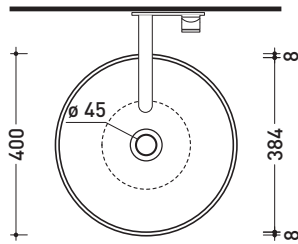

AP40A

Countertop basin 40 cm

•WITHOUT OVERFLOW •WITHOUT TAP LEDGE

Complements: **Forty6 shelf (F6BL)**
Furniture BOX - depth. 37
Furniture BOX - depth. 50
Filo 60 / 75 structure (FI60SV - FI75SV)
Line taps basin: ONE - NOKÉ - SI - FOLD - X1
Line accessories: TWO - HOOP - NOKÉ - FOLD

Technical accessories: **Chrome siphon (SIFL/CR) - Telescopic chrome siphon (SIFL066)**
Stop & Go drain (PLSG)
CERAMIC Stop & Go drain (PLCE)
Two piece set chrome tap filters (RF026)

Package dim. | Weight **7 kg** | Pz. Pallet n° **42**

CE UNI EN 14688 - CL00 Dop-No14688

vista zenitale / zenital view

vista zenitale / zenital view

vista frontale / frontal view

sezione longitudinale / section

sizes in mm

Please consider a 2% tolerance on indicated measurements