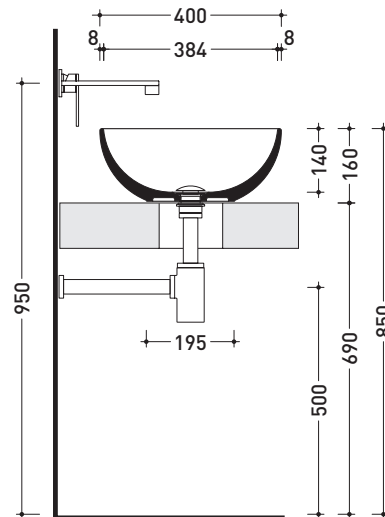

AP40A

Countertop basin 40 cm

•WITHOUT OVERFLOW •WITHOUT TAP LEDGE

Complements: **Forty6 shelf (F6BL)**
Furniture BOX - depth. 37
Furniture BOX - depth. 50
Filo 60 / 75 structure (FI60SV - FI75SV)
Line taps basin: ONE - NOKÉ - SI - FOLD - X1
Line accessories: TWO - HOOP - NOKÉ - FOLD

Technical accessories: **Chrome siphon (SIFL/CR) - Telescopic chrome siphon (SIFL066)**
Stop & Go drain (PLSG)
CERAMIC Stop & Go drain (PLCE)
Two piece set chrome tap filters (RF026)

Package dim. | Weight **7 kg** | Pz. Pallet n° **42**

CE UNI EN 14688 - CL00 Dop-No14688

vista zenitale / zenital view

vista zenitale / zenital view

vista frontale / frontal view

sezione longitudinale / section

sizes in mm

Please consider a 2% tolerance on indicated measurements