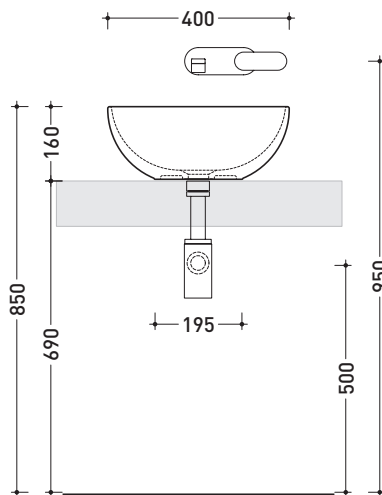

AP40A

Countertop basin 40 cm

•WITHOUT OVERFLOW •WITHOUT TAP LEDGE

Complements: **Forty6 shelf (F6BL)**
Furniture BOX - depth. 37
Furniture BOX - depth. 50
Filo 60 / 75 structure (FI60SV - FI75SV)
Line taps basin: ONE - NOKÉ - SI - FOLD - X1
Line accessories: TWO - HOOP - NOKÉ - FOLD

Technical accessories: **Chrome siphon (SIFL/CR) - Telescopic chrome siphon (SIFL066)**
Stop & Go drain (PLSG)
CERAMIC Stop & Go drain (PLCE)
Two piece set chrome tap filters (RF026)

Package dim. | Weight **7 kg** | Pz. Pallet n° **42**

CE UNI EN 14688 - CL00 Dop-No14688

vista zenitale / zenital view

vista zenitale / zenital view

vista frontale / frontal view

sezione longitudinale / section

sizes in mm

Please consider a 2% tolerance on indicated measurements