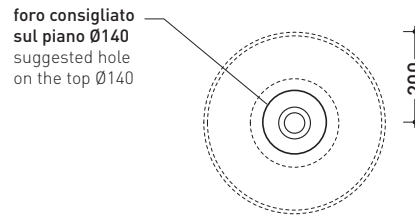

AP40A

Countertop basin 40 cm

•WITHOUT OVERFLOW •WITHOUT TAP LEDGE

Complements: **Forty6 shelf (F6BL)**
Furniture BOX - depth. 37
Furniture BOX - depth. 50
Filo 60 / 75 structure (FI60SV - FI75SV)
Line taps basin: ONE - NOKÉ - SI - FOLD - X1
Line accessories: TWO - HOOP - NOKÉ - FOLD

Technical accessories: **Chrome siphon (SIFL/CR) - Telescopic chrome siphon (SIFL066)**
Stop & Go drain (PLSG)
CERAMIC Stop & Go drain (PLCE)
Two piece set chrome tap filters (RF026)

Package dim. | Weight **7 kg** | Pz. Pallet n° **42**

CE UNI EN 14688 - CL00 Dop-No14688

vista zenitale / zenital view

vista zenitale / zenital view

vista frontale / frontal view

sezione longitudinale / section

sizes in mm

Please consider a 2% tolerance on indicated measurements