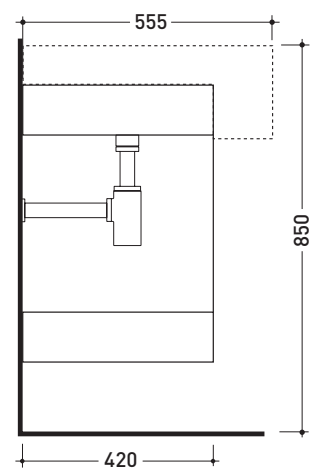

Acquagrande

➔ **FLAMINIA.**

design **GIULIO CAPPELLINI** and **ROBERTO PALOMBA** 1997

MAS60

Wooden set unit for Acquagrande 60 semi-inset basin

Complements: Acquagrande 60 semi.inset basin (5053)
Line taps basin: ONE - NOKÉ - SI - FOLD - X1
Line accessories: TWO - HOOP - NOKÉ - FOLD

Package dim. | Weight **39 kg** | Pz. Pallet n° -

vista zenitale / zenital view

vista frontale / frontal view

vista laterale / lateral view

sizes in mm

WOOD: finish

dark oak

<http://www.ceramicaflaminia.it/en/lines/275-acquagrande>