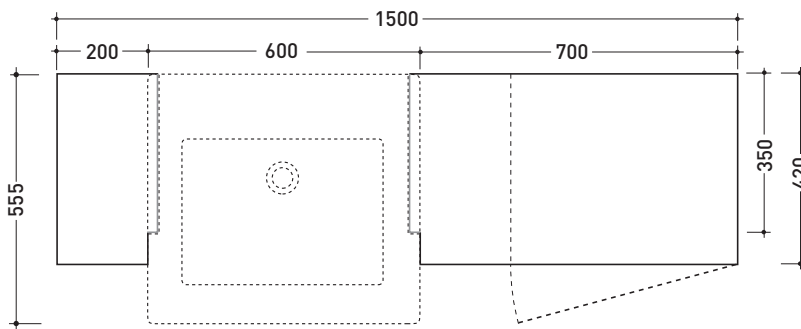

Acquagrande

➔ **FLAMINIA.**

design **GIULIO CAPPELLINI** and **ROBERTO PALOMBA** 1997

MAS60

Wooden set unit for Acquagrande 60 semi-inset basin

Complements: Acquagrande 60 semi.inset basin (5053)
Line taps basin: ONE - NOKÉ - SI - FOLD - X1
Line accessories: TWO - HOOP - NOKÉ - FOLD

Package dim. | Weight **39 kg** | Pz. Pallet n° -

vista zenitale / zenital view

vista frontale / frontal view

vista laterale / lateral view

sizes in mm

WOOD: finish

dark oak

<http://www.ceramicaflaminia.it/en/lines/275-acquagrande>