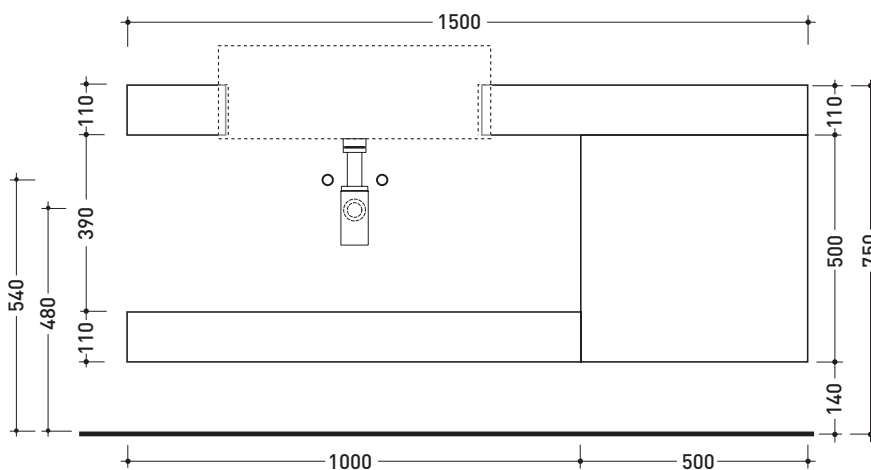

Acquagrande

➔ **FLAMINIA.**

design **GIULIO CAPPELLINI** and **ROBERTO PALOMBA** 1997

MAS60

Wooden set unit for Acquagrande 60 semi-inset basin

Complements: Acquagrande 60 semi.inset basin (5053)
Line taps basin: ONE - NOKÉ - SI - FOLD - X1
Line accessories: TWO - HOOP - NOKÉ - FOLD

Package dim. | Weight **39 kg** | Pz. Pallet n° -

vista zenitale / zenital view

vista frontale / frontal view

vista laterale / lateral view

sizes in mm

WOOD: finish

dark oak

<http://www.ceramicaflaminia.it/en/lines/275-acquagrande>