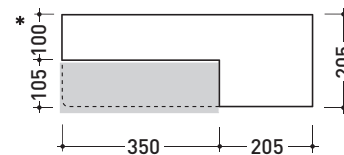

5053 Acquagrande 60

Semi-inset basin 60 cm

• WITH OVERFLOW • ARRANGED FOR THREE HOLES TAP

Complements: **Wooden Set unit (MAS60)**
Line taps basin: ONE - NOKÉ - SI - FOLD - X1
Line accessories: TWO - HOOP - NOKÉ - FOLD

Package dim. 62,5 x 25 x 60 cm | Weight 30 kg | Pz. Pallet n° 12

UNI EN 14688 - CL20 Dop-No14688

vista zenitale / zenital view

vista frontale / frontal view

vista laterale / side view

sezione longitudinale / section