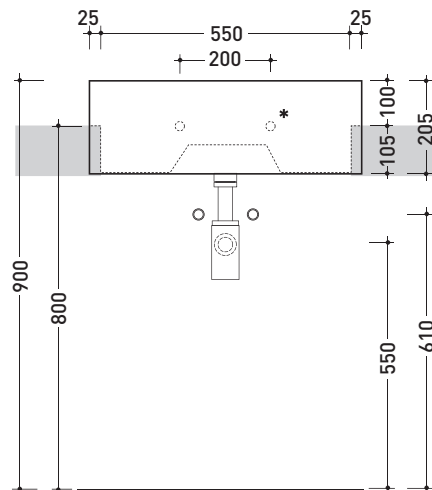

5053 Acquagrande 60

Semi-inset basin 60 cm

• WITH OVERFLOW • ARRANGED FOR THREE HOLES TAP

Complements: **Wooden Set unit (MAS60)**
Line taps basin: ONE - NOKÉ - SI - FOLD - X1
Line accessories: TWO - HOOP - NOKÉ - FOLD

Package dim. 62,5 x 25 x 60 cm | Weight 30 kg | Pz. Pallet n° 12

UNI EN 14688 - CL20 Dop-No14688

vista zenitale / zenital view

vista frontale / frontal view

vista laterale / side view

sezione longitudinale / section

* ATTENZIONE: questo lavabo va fissato a parete
 ATTENTION: this basin is only wall mount

sizes in mm

CERAMIC: glossy finish

white