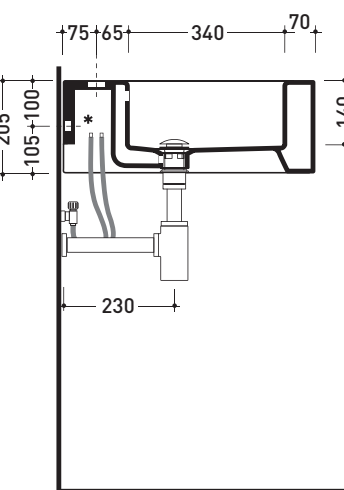

5053 Acquagrande 60

Semi-inset basin 60 cm

• WITH OVERFLOW • ARRANGED FOR THREE HOLES TAP

Complements: **Wooden Set unit (MAS60)**
Line taps basin: ONE - NOKÉ - SI - FOLD - X1
Line accessories: TWO - HOOP - NOKÉ - FOLD

Package dim. 62,5 x 25 x 60 cm | Weight 30 kg | Pz. Pallet n° 12

UNI EN 14688 - CL20 Dop-No14688

vista zenitale / zenital view

vista frontale / frontal view

vista laterale / side view

sezione longitudinale / section

* ATTENZIONE: questo lavabo va fissato a parete
 ATTENTION: this basin is only wall mount

sizes in mm

CERAMIC: glossy finish

white