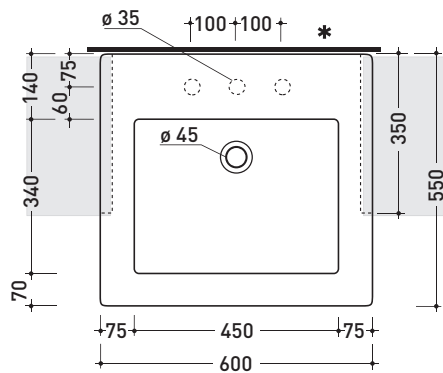

5053 Acquagrande 60

Semi-inset basin 60 cm

• WITH OVERFLOW • ARRANGED FOR THREE HOLES TAP

Complements: **Wooden Set unit (MAS60)**
Line taps basin: ONE - NOKÉ - SI - FOLD - X1
Line accessories: TWO - HOOP - NOKÉ - FOLD

Package dim. 62,5 x 25 x 60 cm | Weight 30 kg | Pz. Pallet n° 12

UNI EN 14688 - CL20 Dop-No14688

vista zenitale / zenital view

vista frontale / frontal view

vista laterale / side view

sezione longitudinale / section

* ATTENZIONE: questo lavabo va fissato a parete
 ATTENTION: this basin is only wall mount

sizes in mm

CERAMIC: glossy finish

white