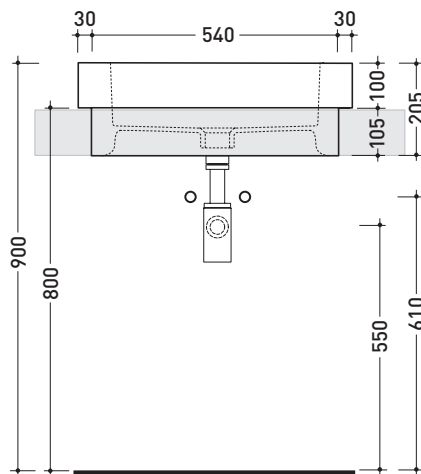

### Recessed basin 60 cm

• WITH OVERFLOW • ARRANGED FOR THREE HOLES TAP

Complements: **Line taps basin:** ONE - NOKÉ - SI - FOLD - X1  
**Line accessories:** TWO - HOOP - NOKÉ - FOLD

Technical accessories: **Chrome siphon (SIFL/CR) - Telescopic chrome siphon (SIFL066)**  
**Stop & Go drain (PLSG)**  
**CERAMIC Stop & Go drain (PLCE)**  
**Two piece set chrome tap filters (RF026)**

Package dim. 62,5 x 25 x 60 cm | Weight 27,5 kg | Pz. Pallet n° 12

CE UNI EN 14688 - CL20 Dop-No14688

vista zenitale / zenital view

vista zenitale / zenital view

vista frontale / frontal view

sezione longitudinale / section

sizes in mm

CERAMIC: glossy finish

white

Please consider a 2% tolerance on indicated measurements