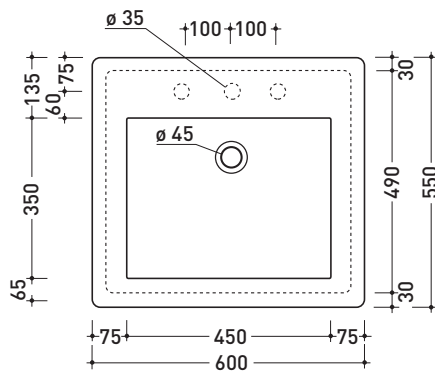

### Recessed basin 60 cm

• WITH OVERFLOW • ARRANGED FOR THREE HOLES TAP

Complements: **Line taps basin:** ONE - NOKÉ - SI - FOLD - X1  
**Line accessories:** TWO - HOOP - NOKÉ - FOLD

Technical accessories: **Chrome siphon (SIFL/CR) - Telescopic chrome siphon (SIFL066)**  
**Stop & Go drain (PLSG)**  
**CERAMIC Stop & Go drain (PLCE)**  
**Two piece set chrome tap filters (RF026)**

Package dim. 62,5 x 25 x 60 cm | Weight 27,5 kg | Pz. Pallet n° 12

CE UNI EN 14688 - CL20 Dop-No14688

vista zenitale / zenital view

vista zenitale / zenital view

vista frontale / frontal view

sezione longitudinale / section

sizes in mm

CERAMIC: glossy finish

white

Please consider a 2% tolerance on indicated measurements