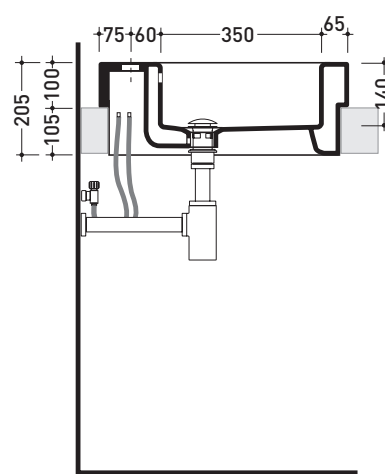

### Recessed basin 60 cm

• WITH OVERFLOW • ARRANGED FOR THREE HOLES TAP

Complements: **Line taps basin:** ONE - NOKÉ - SI - FOLD - X1  
**Line accessories:** TWO - HOOP - NOKÉ - FOLD

Technical accessories: **Chrome siphon (SIFL/CR) - Telescopic chrome siphon (SIFL066)**  
**Stop & Go drain (PLSG)**  
**CERAMIC Stop & Go drain (PLCE)**  
**Two piece set chrome tap filters (RF026)**

Package dim. 62,5 x 25 x 60 cm | Weight 27,5 kg | Pz. Pallet n° 12

CE UNI EN 14688 - CL20 Dop-No14688

vista zenitale / zenital view

vista zenitale / zenital view

vista frontale / frontal view

sezione longitudinale / section

sizes in mm

CERAMIC: glossy finish

white

Please consider a 2% tolerance on indicated measurements