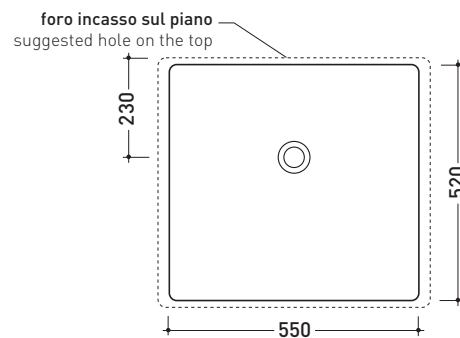

### Recessed basin 60 cm

• WITH OVERFLOW • ARRANGED FOR THREE HOLES TAP

Complements: **Line taps basin:** ONE - NOKÉ - SI - FOLD - X1  
**Line accessories:** TWO - HOOP - NOKÉ - FOLD

Technical accessories: **Chrome siphon (SIFL/CR) - Telescopic chrome siphon (SIFL066)**  
**Stop & Go drain (PLSG)**  
**CERAMIC Stop & Go drain (PLCE)**  
**Two piece set chrome tap filters (RF026)**

Package dim. 62,5 x 25 x 60 cm | Weight 27,5 kg | Pz. Pallet n° 12

CE UNI EN 14688 - CL20 Dop-No14688

vista zenitale / zenital view

vista zenitale / zenital view

vista frontale / frontal view

sezione longitudinale / section

sizes in mm

CERAMIC: glossy finish

white

Please consider a 2% tolerance on indicated measurements