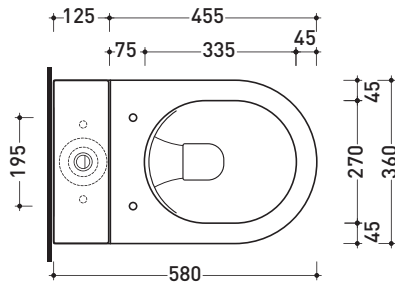

## AP116G + AP39

Monoblock wc goclean with s/p trap +  
cistern to suit monoblock wc  
(drainage connectors art. LK5018 included)

Complements: **SLIM Short soft-closing thermosetting seat&cover (APCW07)**  
Line accessories: **TWO - HOOP - NOKÉ - FOLD**

CE UNI EN 997 Dop-No997

vista zenitale / zenital view

sizes in mm

Please consider a 2% tolerance on indicated measurements

CERAMIC: glossy finish

white

matt finish

milky white