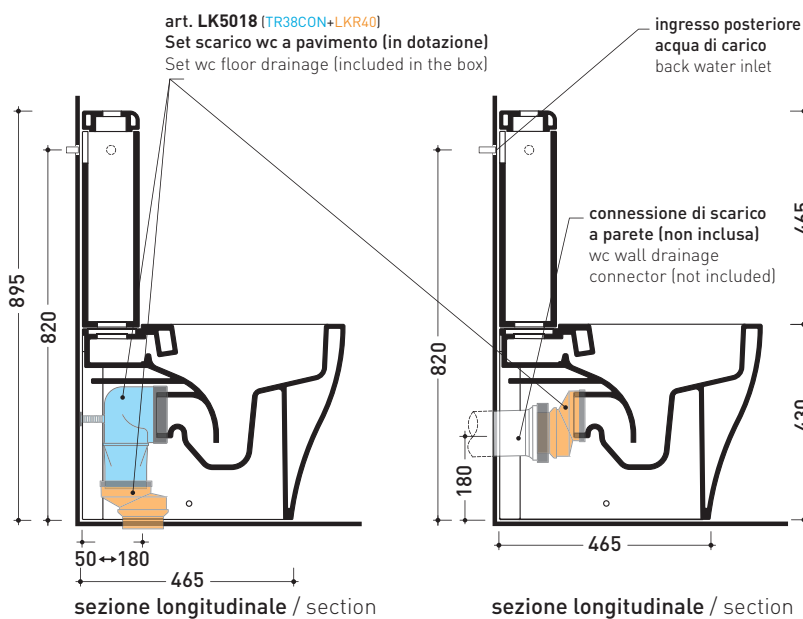

## AP116G + AP39

Monoblock wc goclean with s/p trap +  
cistern to suit monoblock wc  
(drainage connectors art. LK5018 included)

Complements: **SLIM Short soft-closing thermosetting seat&cover (APCW07)**  
Line accessories: **TWO - HOOP - NOKÉ - FOLD**

Technical accessories: **Floor fixing kit (9003)**  
**OLI double flushing system (MBBO)**

Package dim. wc | Weight **34 kg** | Pz. Pallet n° **18**

Package dim. cistern | Weight **14 kg** | Pz. Pallet n° **36**

CE UNI EN 997 Dop-No997

vista zenitale / zenital view

sizes in mm

Please consider a 2% tolerance on indicated measurements

CERAMIC: glossy finish

white

matt finish

milky white