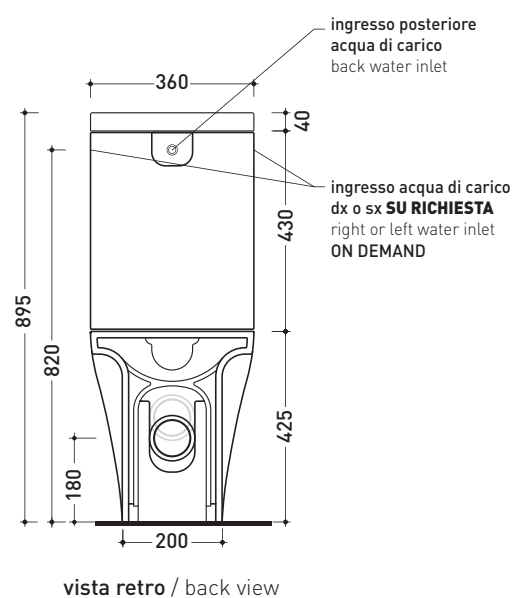

## AP116G + AP39

Monoblock wc goclean with s/p trap +  
cistern to suit monoblock wc  
(drainage connectors art. LK5018 included)

Complements: **SLIM Short soft-closing thermosetting seat&cover (APCW07)**  
Line accessories: **TWO - HOOP - NOKÉ - FOLD**

Technical accessories: **Floor fixing kit (9003)**  
**OLI double flushing system (MBBO)**

Package dim. wc | Weight **34 kg** | Pz. Pallet n° **18**

Package dim. cistern | Weight **14 kg** | Pz. Pallet n° **36**

CE UNI EN 997 Dop-No997

vista zenitale / zenital view

sizes in mm

Please consider a 2% tolerance on indicated measurements

CERAMIC: glossy finish

white

matt finish

milky white