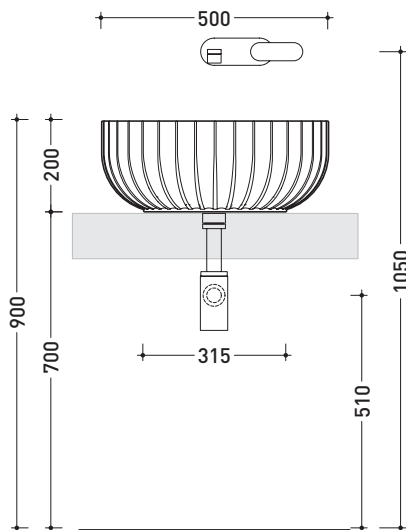

design GIULIO CAPPELLINI

2019

SE50A

Countertop basin 50 cm

• WITHOUT OVERFLOW • WITHOUT TAP LEDGE

Complements: **Forty6 shelf (F6FNT)**
Furniture BOX - depth. 50
Line taps basin: ONE - NOKÉ - SI - FOLD - X1
Line accessories: TWO - HOOP - NOKÉ - FOLD

Package dim.

Weight 15,5 kg

Pz. Pallet n° 18

UNI EN 14688 - CL00

Dop-No14688

vista zenitale / zenital view

vista zenitale / zenital view

vista frontale / frontal view

sezione longitudinale / section

sizes in mm

Please consider a 2% tolerance on indicated measurements

CERAMIC: glossy finish

white black

matt finish

milky white carbone lava grey argilla nuvola fango rosso rubens petrolio