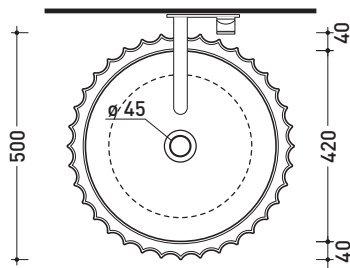

design GIULIO CAPPELLINI

2019

SE50A

Countertop basin 50 cm

• WITHOUT OVERFLOW • WITHOUT TAP LEDGE

Complements: **Forty6 shelf (F6FNT)**
Furniture BOX - depth. 50
Line taps basin: ONE - NOKÉ - SI - FOLD - X1
Line accessories: TWO - HOOP - NOKÉ - FOLD

Technical accessories: **Chrome siphon (SIFL/CR) - Telescopic chrome siphon (SIFL066)**
Stop & Go drain (PLSG)
CERAMIC Stop & Go drain (PLCE)
Chrome waste with automatic integrated overflow (PLTPCR)
Waste with automatic integrated overflow and ceramic cover (PLTPCE)
Two piece set chrome tap filters (RF026)

Package dim.

Weight 15,5 kg

Pz. Pallet n° 18

UNI EN 14688 - CL00

Dop-No14688

vista zenitale / zenital view

vista zenitale / zenital view

vista frontale / frontal view

sezione longitudinale / section

sizes in mm

Please consider a 2% tolerance on indicated measurements

CERAMIC: glossy finish

white black

matt finish

milky white carbone lava grey argilla nuvola fango rosso rubens petrolio