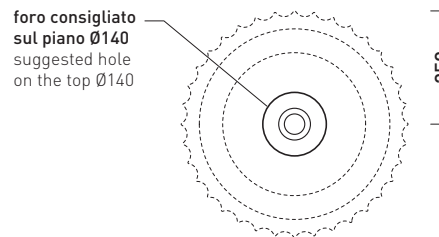

design GIULIO CAPPELLINI

2019

SE50A

Countertop basin 50 cm

• WITHOUT OVERFLOW • WITHOUT TAP LEDGE

Complements: **Forty6 shelf (F6FNT)**
Furniture BOX - depth. 50
Line taps basin: ONE - NOKÉ - SI - FOLD - X1
Line accessories: TWO - HOOP - NOKÉ - FOLD

Package dim.

Weight 15,5 kg

Pz. Pallet n° 18

UNI EN 14688 - CL00

Dop-No14688

vista zenitale / zenital view

vista zenitale / zenital view

vista frontale / frontal view

sezione longitudinale / section

sizes in mm

Please consider a 2% tolerance on indicated measurements

CERAMIC: glossy finish

white black

matt finish

milky white carbone lava grey argilla nuvola fango rosso rubens petrolio