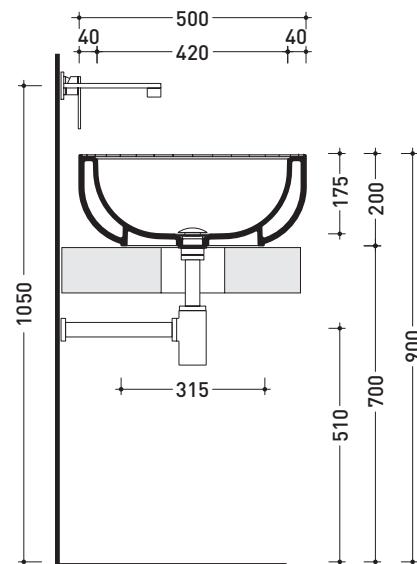

design GIULIO CAPPELLINI

2019

SE50A

Countertop basin 50 cm

• WITHOUT OVERFLOW • WITHOUT TAP LEDGE

Complements: **Forty6 shelf (F6FNT)**
Furniture BOX - depth. 50
Line taps basin: ONE - NOKÉ - SI - FOLD - X1
Line accessories: TWO - HOOP - NOKÉ - FOLD

Package dim.

Weight 15,5 kg

Pz. Pallet n° 18

UNI EN 14688 - CL00

Dop-No14688

vista zenitale / zenital view

vista zenitale / zenital view

vista frontale / frontal view

sezione longitudinale / section

sizes in mm

Please consider a 2% tolerance on indicated measurements

CERAMIC: glossy finish

white black

matt finish

milky white carbone lava grey argilla nuvola fango rosso rubens petrolio