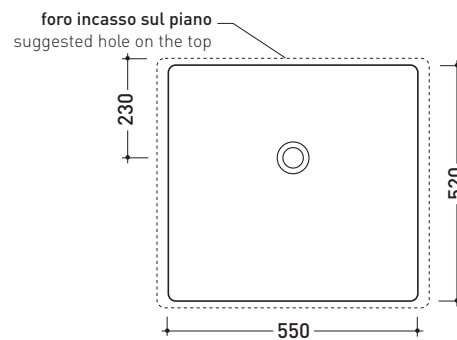

Package dim. 62 x 23,5 x 5 cm | Weight 3 kg | Pz. Pallet n° -

➔ **FLAMINIA.**

vista zenitale / zenital view

vista frontale / frontal view

vista laterale / lateral view

sizes in mm

STEEL: glossy finish

chrome

Technical accessories: **Chrome siphon (SIFL/CR) - Telescopic chrome siphon (SIFL066)**
Stop & Go drain (PLSG)
CERAMIC Stop & Go drain (PLCE)
Two piece set chrome tap filters (RF026)

Package dim. 62,5 x 25 x 60 cm | Weight 27,5 kg | Pz. Pallet n° 12

CE UNI EN 14688 - CL20 Dop-No14688

vista zenitale / zenital view

vista zenitale / zenital view

vista frontale / frontal view

sezione longitudinale / section

sizes in mm

Please consider a 2% tolerance on indicated measurements