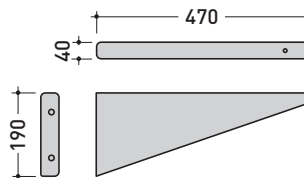

sezione longitudinale / section

art. AQ04 (OPTIONAL)
staffe di sostegno / supporting brackets

sizes in mm

Please consider a 2% tolerance on indicated measurements

CERAMIC: glossy finish