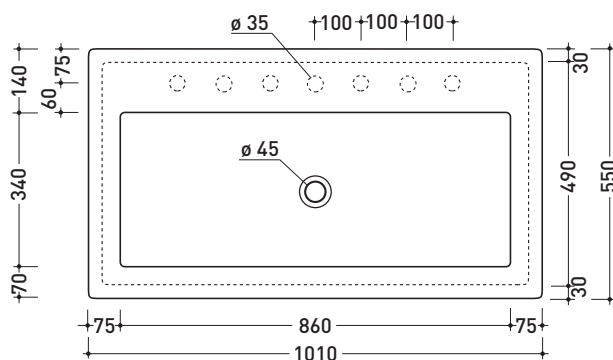

Package dim. **52,5 x 19,5 x 48 cm** | Weight **21 kg** | Pz. Pallet n° **16**

CE UNI EN 14688 - CL20 Dop-No14688

vista zenitale / zenital view

foro consigliato sul piano
suggested hole on the top

vista zenitale / zenital view

Package dim. 111 x 28 x 6 cm | Weight 3,8 kg | Pz. Pallet n° -

vista zenitale / zenital view

vista frontale / frontal view

vista laterale / lateral view

sizes in mm

STEEL: glossy finish

chrome

<http://www.ceramicaflaminia.it/en/lines/275-acquagrande>

5051/INC Acquagrande 100

Recessed basin 100 cm

•WITH OVERFLOW •ARRANGED FOR SEVEN HOLES TAP

Complements: **Line taps basin: ONE - NOKÉ - SI - FOLD - X1**
Line accessories: TWO - HOOP - NOKÉ - FOLD

Technical accessories: **Chrome siphon (SIFL/CR) - Telescopic chrome siphon (SIFL066)**
Stop & Go drain (PLSG)
CERAMIC Stop & Go drain (PLCE)
Two piece set chrome tap filters (RF026)

Package dim. 104 x 25 x 60 cm | Weight 41,5 kg | Pz. Pallet n° 8

CE UNI EN 14688 - CL20 Dop-No14688

vista zenitale / zenital view

vista zenitale / zenital view

vista frontale / frontal view

sezione longitudinale / section