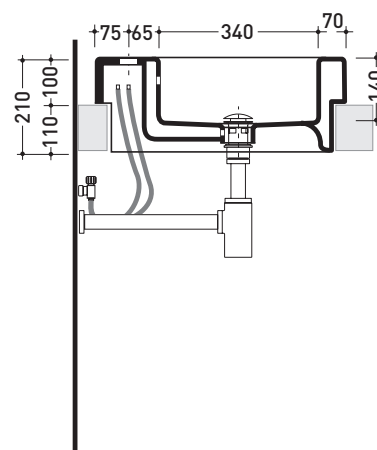

Package dim. 111 x 28 x 6 cm | Weight 3,8 kg | Pz. Pallet n° -

vista zenitale / zenital view

vista frontale / frontal view

vista laterale / lateral view

sizes in mm

STEEL: glossy finish

chrome

<http://www.ceramicaflaminia.it/en/lines/275-acquagrande>

5051/INC Acquagrande 100

Recessed basin 100 cm

•WITH OVERFLOW •ARRANGED FOR SEVEN HOLES TAP

Complements: **Line taps basin: ONE - NOKÉ - SI - FOLD - X1**
Line accessories: TWO - HOOP - NOKÉ - FOLD

Technical accessories: **Chrome siphon (SIFL/CR) - Telescopic chrome siphon (SIFL066)**
Stop & Go drain (PLSG)
CERAMIC Stop & Go drain (PLCE)
Two piece set chrome tap filters (RF026)

Package dim. 104 x 25 x 60 cm | Weight 41,5 kg | Pz. Pallet n° 8

CE UNI EN 14688 - CL20 Dop-No14688

vista zenitale / zenital view

vista zenitale / zenital view

vista frontale / frontal view

sezione longitudinale / section