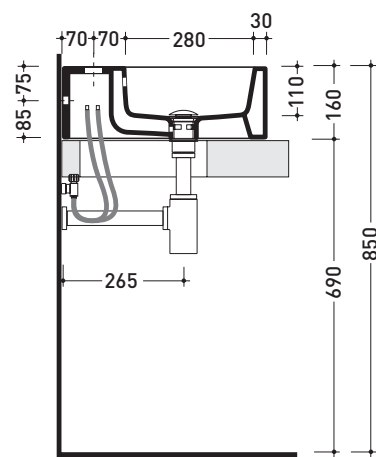

sezione longitudinale / section

sizes in mm

Please consider a 2% tolerance on indicated measurements

CERAMIC: glossy finish

mat finish