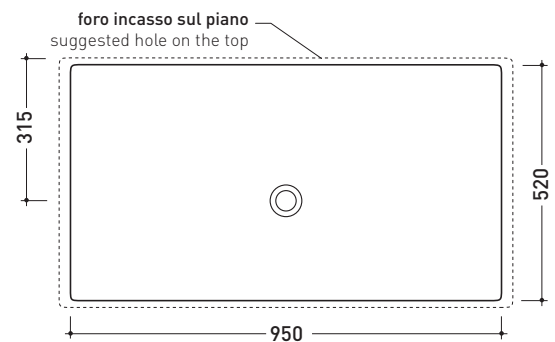

Package dim. 62 x 23,5 x 5 cm | Weight 3 kg | Pz. Pallet n° -

➔ **FLAMINIA.**

vista zenitale / zenital view

vista frontale / frontal view

vista laterale / lateral view

sizes in mm

STEEL: glossy finish

chrome

Package dim. 111 x 28 x 6 cm | Weight 3,8 kg | Pz. Pallet n° -

vista zenitale / zenital view

vista frontale / frontal view

vista laterale / lateral view

sizes in mm

STEEL: glossy finish

chrome

<http://www.ceramicaflaminia.it/en/lines/275-acquagrande>

5051/INC Acquagrande 100

Recessed basin 100 cm

•WITH OVERFLOW •ARRANGED FOR SEVEN HOLES TAP

Complements: **Line taps basin: ONE - NOKÉ - SI - FOLD - X1**
Line accessories: TWO - HOOP - NOKÉ - FOLD

Technical accessories: **Chrome siphon (SIFL/CR) - Telescopic chrome siphon (SIFL066)**
Stop & Go drain (PLSG)
CERAMIC Stop & Go drain (PLCE)
Two piece set chrome tap filters (RF026)

Package dim. 104 x 25 x 60 cm | Weight 41,5 kg | Pz. Pallet n° 8

CE UNI EN 14688 - CL20 Dop-No14688

vista zenitale / zenital view

vista zenitale / zenital view

vista frontale / frontal view

sezione longitudinale / section