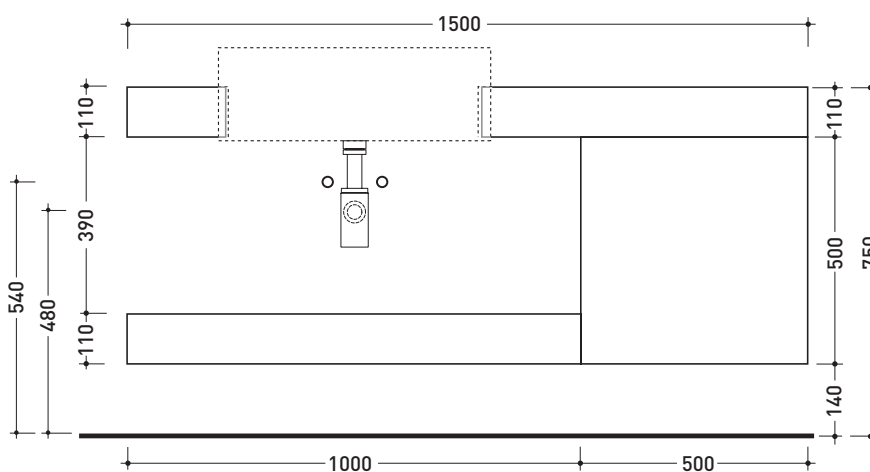

vista frontale / frontal view