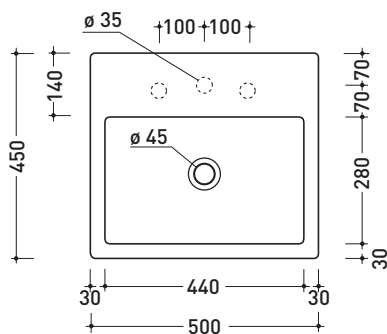

Package dim. 45 x 20,5 x 36 cm | Weight 10,5 kg | Pz. Pallet n° 30

CE UNI EN 14688 - CL20 Dop-No14688

vista zenitale / zenital view

vista zenitale / zenital view

vista frontale / frontal view

sezione longitudinale / section

march 2019

Acquagrande

➔ **FLAMINIA.**

design **GIULIO CAPPELLINI** and **ROBERTO PALOMBA** 1997

5058 Acqualight

Countertop - wall hung basin 50 cm

•WITH OVERFLOW •ARRANGED FOR THREE HOLES TAP

Complements: **Forty6 shelf (F65058)**
Solid shelf (SL5058)
Furniture BOX - depth. 50
Line taps basin: ONE - NOKÉ - SI - FOLD - X1
Line accessories: TWO - HOOP - NOKÉ - FOLD

Package dim. **52,5 x 19,5 x 48 cm** | Weight **21 kg** | Pz. Pallet n° **16**

CE UNI EN 14688 - CL20 Dop-No14688

vista zenitale / zenital view

foro consigliato sul piano
suggested hole on the top

vista zenitale / zenital view