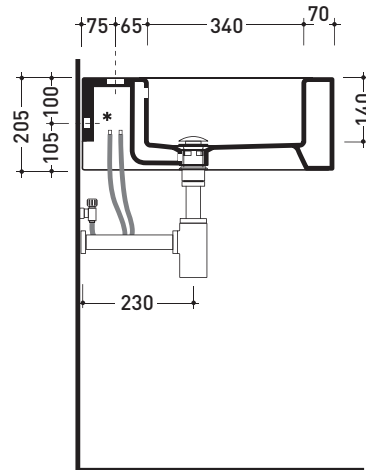

Package dim. 62,5 x 25 x 60 cm | Weight 30 kg | Pz. Pallet n° 12

CE UNI EN 14688 - CL20 Dop-No14688

vista zenitale / zenital view

vista frontale / frontal view

vista laterale / side view

sezione longitudinale / section

* ATTENZIONE: questo lavabo va fissato a parete
 ATTENTION: this basin is only wall mount

sizes in mm

Please consider a 2% tolerance on indicated measurements

CERAMIC: glossy finish

matt finish

<http://www.ceramicaflaminia.it/en/lines/275-acquagrande>