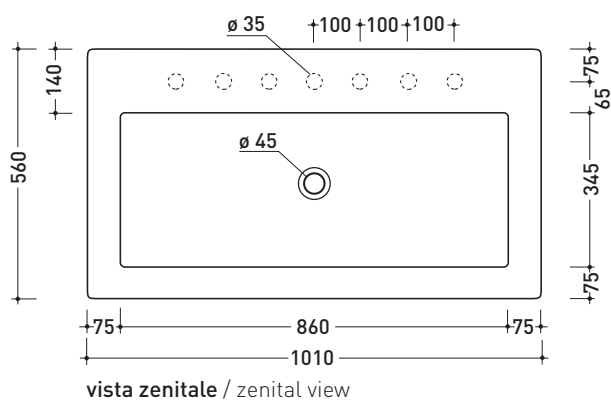

CE UNI EN 14688 - CL20 Dop-No14688