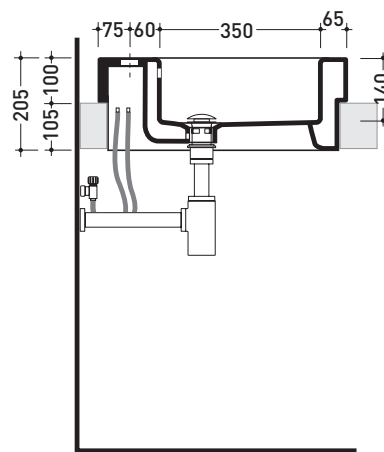

Technical accessories: **Chrome siphon (SIFL/CR) - Telescopic chrome siphon (SIFL066)**
Stop & Go drain (PLSG)
CERAMIC Stop & Go drain (PLCE)
Two piece set chrome tap filters (RF026)

Package dim. 62,5 x 25 x 60 cm | Weight 27,5 kg | Pz. Pallet n° 12

CE UNI EN 14688 - CL20 Dop-No14688

vista zenitale / zenital view

vista zenitale / zenital view

vista frontale / frontal view

sezione longitudinale / section

sizes in mm

Please consider a 2% tolerance on indicated measurements