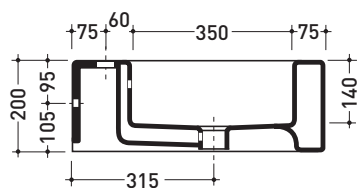

vista zenitale / zenital view