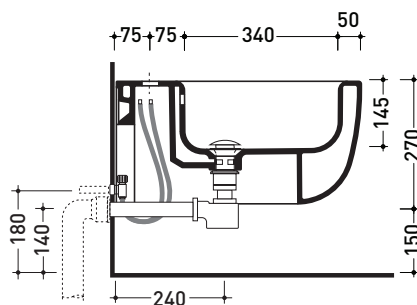

BN218

Wall hung single-hole bidet (fixing kit art. 9008 included)

• WITH OVERFLOW • WITHOUT TAP HOLE ON DEMAND

Complements: **Line taps bidet:** ONE - NOKÉ - SI - FOLD - X1
Line accessories: TWO - HOOP - NOKÉ - FOLD

Package dim. 57 x 39 x 35 cm | Weight 21,3 kg | Pz. Pallet n° 15

UNI EN 14528 - CL20 Dop-No14528

vista zenitale / zenital view

vista laterale / lateral view

sezione longitudinale / section

vista retro / back view

sizes in mm

CERAMIC: glossy finish

matt finish

Please consider a 2% tolerance on indicated measurements