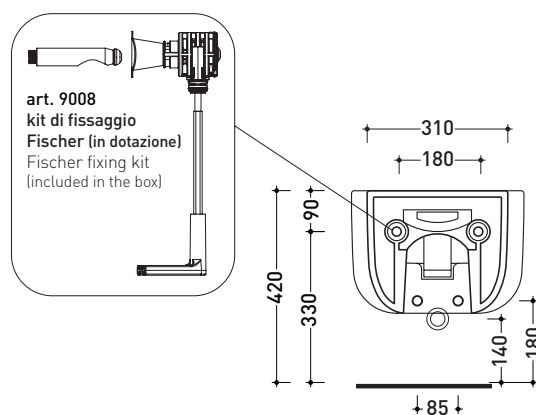

BN218

Wall hung single-hole bidet (fixing kit art. 9008 included)

• WITH OVERFLOW • WITHOUT TAP HOLE ON DEMAND

Complements: **Line taps bidet:** ONE - NOKÉ - SI - FOLD - X1
Line accessories: TWO - HOOP - NOKÉ - FOLD

Technical accessories: **Universal fixing bracket for wall hung wc/bidet (41/P)**
Short chrome siphon for bidet (SIFB/CR)
Stop & Go drain (PLSG)
CERAMIC Stop & Go drain (PLCE)
Two piece set chrome tap filters (RF026)

Package dim. 57 x 39 x 35 cm | Weight 21,3 kg | Pz. Pallet n° 15

UNI EN 14528 - CL20 Dop-No14528

vista zenitale / zenital view

vista laterale / lateral view

sezione longitudinale / section

vista retro / back view

sizes in mm

CERAMIC: glossy finish

matt finish

Please consider a 2% tolerance on indicated measurements