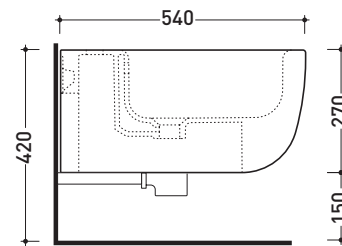

BN218

Wall hung single-hole bidet (fixing kit art. 9008 included)

• WITH OVERFLOW • WITHOUT TAP HOLE ON DEMAND

Complements: **Line taps bidet:** ONE - NOKÉ - SI - FOLD - X1
Line accessories: TWO - HOOP - NOKÉ - FOLD

Package dim. 57 x 39 x 35 cm | Weight 21,3 kg | Pz. Pallet n° 15

UNI EN 14528 - CL20 Dop-No14528

vista zenitale / zenital view

vista laterale / lateral view

sezione longitudinale / section

vista retro / back view

sizes in mm

CERAMIC: glossy finish

matt finish

Please consider a 2% tolerance on indicated measurements