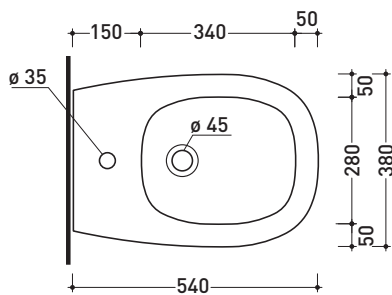

BN218

Wall hung single-hole bidet (fixing kit art. 9008 included)

• WITH OVERFLOW • WITHOUT TAP HOLE ON DEMAND

Complements: **Line taps bidet:** ONE - NOKÉ - SI - FOLD - X1
Line accessories: TWO - HOOP - NOKÉ - FOLD

Package dim. 57 x 39 x 35 cm | Weight 21,3 kg | Pz. Pallet n° 15

UNI EN 14528 - CL20 Dop-No14528

vista zenitale / zenital view

vista laterale / lateral view

sezione longitudinale / section

vista retro / back view

sizes in mm

CERAMIC: glossy finish

matt finish

Please consider a 2% tolerance on indicated measurements