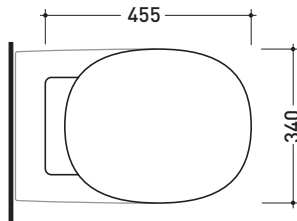

## IOCW05

Soft-closing wrapping seat &amp; cover

WHILE STOCKS LAST

Complements: IO back to wall wc (IO117)

Package dim. 54 x 34 x 8 cm | Weight 2,5 kg | Pz. Pallet n° -

vista zenitale / zenital view

vista laterale / lateral view

vista frontale / frontal view

sizes in mm

THERMOSETTING: glossy finish

white