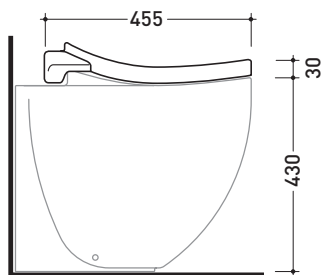

## IOCW05

Soft-closing wrapping seat &amp; cover

WHILE STOCKS LAST

Complements: IO back to wall wc (IO117)

Package dim. 54 x 34 x 8 cm | Weight 2,5 kg | Pz. Pallet n° -

vista zenitale / zenital view

vista laterale / lateral view

vista frontale / frontal view

sizes in mm

THERMOSETTING: glossy finish

white