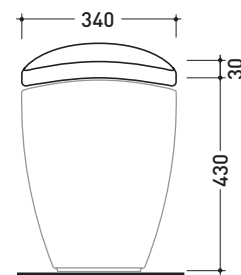

## IOCW05

Soft-closing wrapping seat &amp; cover

WHILE STOCKS LAST

Complements: IO back to wall wc (IO117)

Package dim. 54 x 34 x 8 cm | Weight 2,5 kg | Pz. Pallet n° -

vista zenitale / zenital view

vista laterale / lateral view

vista frontale / frontal view

sizes in mm

THERMOSETTING: glossy finish

white