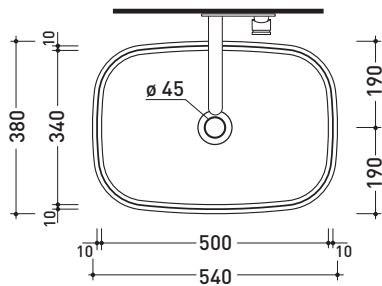

Technical accessories: **Stop & Go drain (PLSG)**
Ceramic Stop&Go drain (PLCE)

Package dim. **cm** | Weight **49 kg** | Pz. Pallet n° -

sizes in mm

Please consider a 2% tolerance on indicated measurements

CERAMIC: glossy finish

matt finish

design **ALESSIO PINTO**

2019

FG52P MonoFlag

Wall column-basin 54 cm

(floor fixing kit art. 9005 included)

• WITHOUT OVERFLOW • WITHOUT TAP LEDGE

CE

vista zenitale / zenital view

vista frontale / frontal view

sezione longitudinale / section

sizes in mm

Please consider a 2% tolerance on indicated measurements

CERAMIC: glossy finish

matt finish

FG52SPE

Reversible mirror 52x72 cm with transparent beveled edge and LED light

Package dim.

Weight **6 kg**

Pz. Pallet n° -

CE

vista frontale / frontal view

vista laterale / lateral view