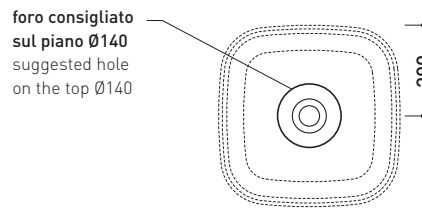

CERAMIC: glossy finish

matt finish

design **ALESSIO PINTO**

2019

FG40A Flag 40

Countertop basin 40 cm

•WITHOUT OVERFLOW •WITHOUT TAP LEDGE

Complements: **Forty6 shelf (F6BN)**
Solid shelf (SLBN)
Furniture BOX - depth. 37
Furniture BOX - depth. 50
Line taps basin: ONE - NOKÉ - SI - FOLD - X1
Line accessories: TWO - HOOP - NOKÉ - FOLD

Technical accessories: **Chrome siphon (SIFL/CR) - Telescopic chrome siphon (SIFL066)**
Stop & Go drain (PLSG)
CERAMIC Stop & Go drain (PLCE)
Two piece set chrome tap filters (RF026)

Package dim. **cm** | Weight **8,6 kg** | Pz. Pallet n°

CE UNI EN 14688 - CL00 Dop-No14688

vista zenitale / zenital view

vista zenitale / zenital view

vista frontale / frontal view

sezione longitudinale / section

sizes in mm

Please consider a 2% tolerance on indicated measurements