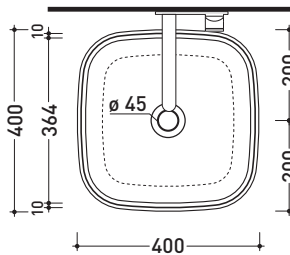

UNI EN 14688 - CL00 Dop-No14688

vista zenitale / zenital view

vista zenitale / zenital view

vista frontale / frontal view

sezione longitudinale / section

sizes in mm

Please consider a 2% tolerance on indicated measurements

CERAMIC: glossy finish

matt finish

design **ALESSIO PINTO**

2019

FG40A Flag 40

Countertop basin 40 cm

•WITHOUT OVERFLOW •WITHOUT TAP LEDGE

Complements: **Forty6 shelf (F6BN)**
Solid shelf (SLBN)
Furniture BOX - depth. 37
Furniture BOX - depth. 50
Line taps basin: ONE - NOKÉ - SI - FOLD - X1
Line accessories: TWO - HOOP - NOKÉ - FOLD

CE UNI EN 14688 - CL00 Dop-No14688

vista zenitale / zenital view

vista zenitale / zenital view

vista frontale / frontal view

sezione longitudinale / section

sizes in mm

Please consider a 2% tolerance on indicated measurements