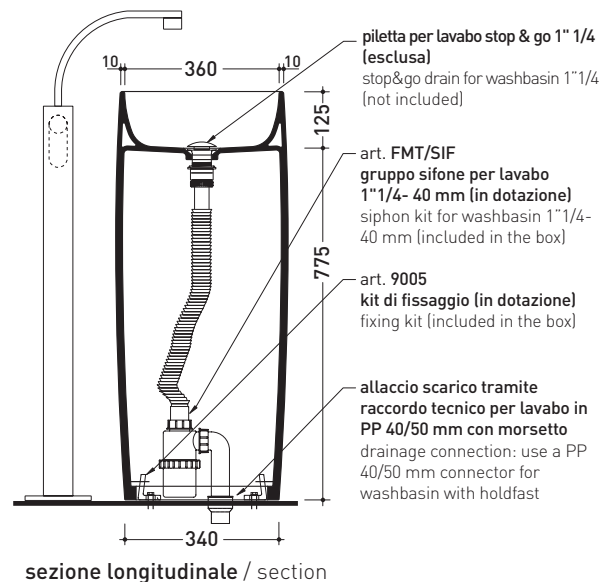

january 2020

FG52C MonoFlag

Standing column-basin 54 cm

(floor fixing kit art. 9005 and siphon art. FMT/SIF included)

• WITHOUT OVERFLOW • WITHOUT TAP LEDGE

Complements: **Line taps basin free-standing: ONE - FOLD**
Line accessories: TWO - HOOP - NOKÉ - FOLD

Technical accessories: **Stop & Go drain (PLSG)**
Ceramic Stop&Go drain (PLCE)

Package dim. **cm** | Weight **49 kg** | Pz. Pallet n° -

sizes in mm

Please consider a 2% tolerance on indicated measurements

FG52SPE

Reversible mirror 52x72 cm with transparent beveled edge and LED light

Package dim.

Weight **6 kg**

Pz. Pallet n° -

CE

vista frontale / frontal view

vista laterale / lateral view