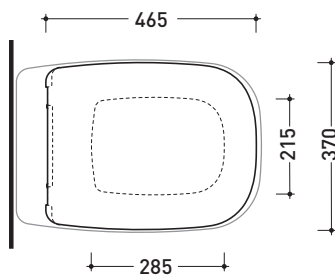

Package dim. **cm** | Weight **20,5 kg** | Pz. Pallet n°

CE UNI EN 997

Dop-No997

vista zenitale / zenital view

vista laterale / lateral view

sezione longitudinale / section

vista retro / back view

sizes in mm

Package dim. **cm** | Weight **19 kg** | Pz. Pallet n°

CE UNI EN 14528 - CL20 Dop-No14528

vista zenitale / zenital view

vista laterale / lateral view

sezione longitudinale / section

vista retro / back view

FGCW03

Soft-closing thermosetting wrapping seat & cover
with QUICK-RELEASE HINGES

Complements: **Flag wall hung wc goclean (FG118G)**

Package dim. **cm** | Weight **kg** | Pz. Pallet n° -

CE

vista zenitale / zenital view

vista laterale / lateral view

vista frontale / frontal view

sizes in mm

THERMOSETTING: glossy finish

matt finish

<http://www.ceramicaflaminia.it/en/products/345-flag>

©ceramicaflaminiaspa - All rights reserved. Unauthorized copying, publication, reproduction as well as partial reproduction are prohibited