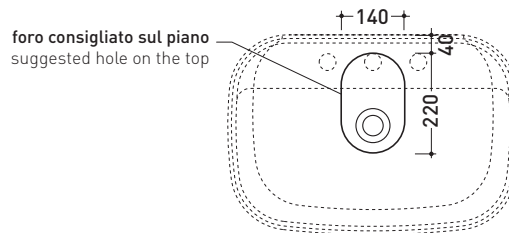

january 2020

design **ALESSIO PINTO**

2019

FG64L Flag 64

Countertop - wall hung basin 64 cm with tap ledge

•WITH OVERFLOW •ARRANGED FOR THREE HOLES TAP

Complements: **Forty6 shelf (F65058)**
Solid shelf (SL5058)
Furniture BOX - depth. 50
Line taps basin: ONE - NOKÉ - SI - FOLD - X1
Line accessories: TWO - HOOP - NOKÉ - FOLD

Technical accessories: **Chrome siphon (SIFL/CR) - Telescopic chrome siphon (SIFL066)**
Stop & Go drain (PLSG)
CERAMIC Stop & Go drain (PLCE)
Two piece set chrome tap filters (RF026)

Package dim. | Weight **17 kg** | Pz. Pallet n°

UNI EN 14688 - CL00 Dop-No14688

vista zenitale / zenital view

vista zenitale / zenital view

vista frontale / frontal view

sezione longitudinale / section

sizes in mm

Please consider a 2% tolerance on indicated measurements

CERAMIC: glossy finish

matt finish

design **ALESSIO PINTO**

2019

FG40A Flag 40

Countertop basin 40 cm

•WITHOUT OVERFLOW •WITHOUT TAP LEDGE

Complements: **Forty6 shelf (F6BN)**
Solid shelf (SLBN)
Furniture BOX - depth. 37
Furniture BOX - depth. 50
Line taps basin: ONE - NOKÉ - SI - FOLD - X1
Line accessories: TWO - HOOP - NOKÉ - FOLD