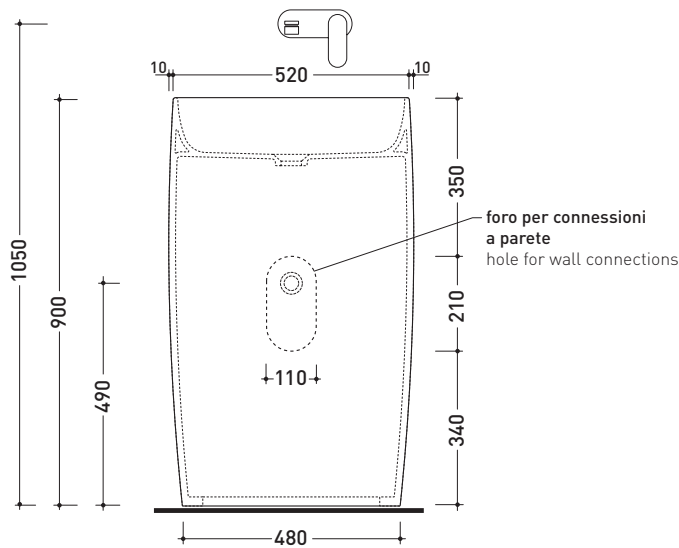

Complements: **Line wall-taps basin:** ONE - NOKÈ - SI
Line accessories: TWO - HOOP - NOKÈ - FOLD

Technical accessories: **Chrome siphon** (SIFL/CR)
Stop & Go drain (PLSG)
Ceramic Stop&Go drain (PLCE)

Package dim. **cm** | Weight **49 kg** | Pz. Pallet n° -

CE

vista zenitale / zenital view

vista frontale / frontal view

sezione longitudinale / section

sizes in mm

Please consider a 2% tolerance on indicated measurements

CERAMIC: glossy finish

matt finish

FG52SPE

Reversible mirror 52x72 cm with transparent beveled edge and LED light

Package dim.

Weight **6 kg**

Pz. Pallet n° -

CE

vista frontale / frontal view

vista laterale / lateral view

vista zenitale / zenital view

sizes in mm

ELECTRICAL CHARACTERISTICS

- type of lamp: **strip LED**
- class: **A**
- Ip code: **IP23**
- rated power: **30 W**