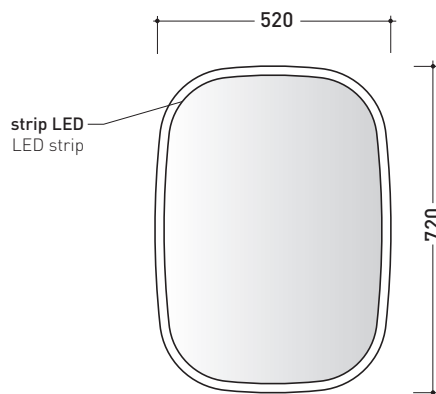

FG52SPE

Reversible mirror 52x72 cm with transparent beveled edge and LED light

Package dim.

Weight **6 kg**

Pz. Pallet n° -

CE

vista frontale / frontal view

vista laterale / lateral view

vista zenitale / zenital view

sizes in mm

ELECTRICAL CHARACTERISTICS

- type of lamp: **strip LED**
- class: **A**
- Ip code: **IP23**
- rated power: **30 W**