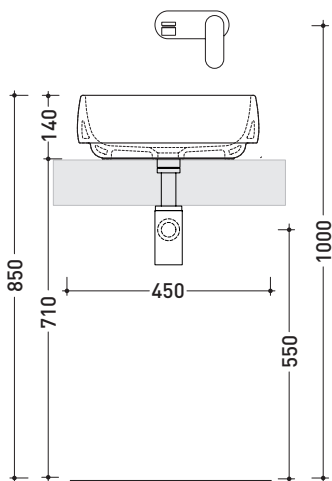

UNI EN 14688 - CL00 Dop-No14688

vista zenitale / zenital view

vista zenitale / zenital view

vista frontale / frontal view

sezione longitudinale / section

sizes in mm

Please consider a 2% tolerance on indicated measurements

CERAMIC: glossy finish

matt finish

design **ALESSIO PINTO**

2019

FG40A Flag 40

Countertop basin 40 cm

•WITHOUT OVERFLOW •WITHOUT TAP LEDGE

Complements: **Forty6 shelf (F6BN)**
Solid shelf (SLBN)
Furniture BOX - depth. 37
Furniture BOX - depth. 50
Line taps basin: ONE - NOKÉ - SI - FOLD - X1
Line accessories: TWO - HOOP - NOKÉ - FOLD

Technical accessories: **Chrome siphon (SIFL/CR) - Telescopic chrome siphon (SIFL066)**
Stop & Go drain (PLSG)
CERAMIC Stop & Go drain (PLCE)
Two piece set chrome tap filters (RF026)

Package dim. **cm** | Weight **8,6 kg** | Pz. Pallet n°

CE UNI EN 14688 - CL00 Dop-No14688

vista zenitale / zenital view

vista zenitale / zenital view

vista frontale / frontal view

sezione longitudinale / section

sizes in mm

Please consider a 2% tolerance on indicated measurements