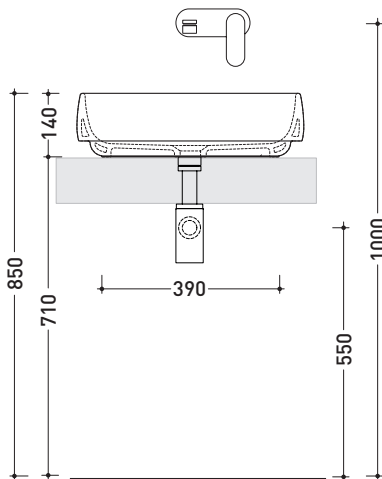

january 2020

design **ALESSIO PINTO**

2019

FG50A Flag 50

Countertop basin 50 cm

•WITHOUT OVERFLOW •WITHOUT TAP LEDGE

Complements: **Forty6 shelf (F6BN)**
Solid shelf (SLBN)
Furniture BOX - depth. 37
Furniture BOX - depth. 50
Line taps basin: ONE - NOKÉ - SI - FOLD - X1
Line accessories: TWO - HOOP - NOKÉ - FOLD

Technical accessories: **Chrome siphon (SIFL/CR) - Telescopic chrome siphon (SIFL066)**
Stop & Go drain (PLSG)
CERAMIC Stop & Go drain (PLCE)
Two piece set chrome tap filters (RF026)

Package dim. **cm** | Weight **15,3 kg** | Pz. Pallet n° -

CE UNI EN 14688 - CL00 Dop-No14688

vista zenitale / zenital view

vista zenitale / zenital view

vista frontale / frontal view

sezione longitudinale / section

sizes in mm

Please consider a 2% tolerance on indicated measurements