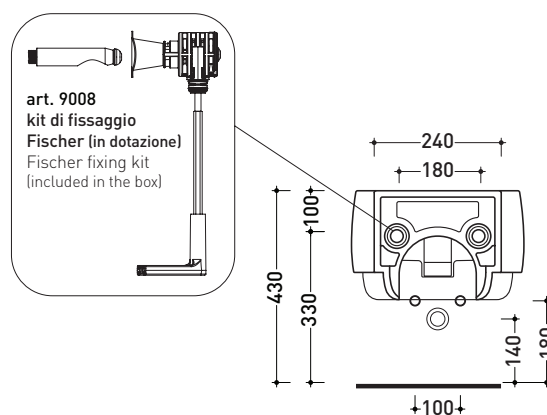

Technical accessories: **Universal fixing bracket for wall hung wc/bidet** (41/P)
Short chrome siphon for bidet (SIFB/CR)
Stop & Go drain (PLSG)
CERAMIC Stop & Go drain (PLCE)
Two piece set chrome tap filters (RF026)

Package dim. **cm** | Weight **19 kg** | Pz. Pallet n°

CE UNI EN 14528 - CL20 Dop-No14528

vista zenitale / zenital view

vista laterale / lateral view

sezione longitudinale / section

vista retro / back view