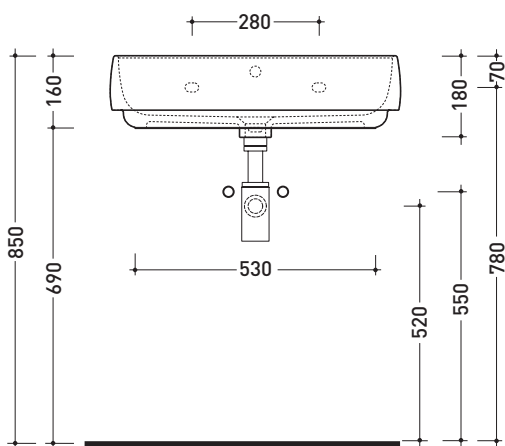

january 2020

design **ALESSIO PINTO**

2019

FG64L Flag 64

Countertop - wall hung basin 64 cm with tap ledge

•WITH OVERFLOW •ARRANGED FOR THREE HOLES TAP

Complements: **Forty6 shelf (F65058)**
Solid shelf (SL5058)
Furniture BOX - depth. 50
Line taps basin: ONE - NOKÉ - SI - FOLD - X1
Line accessories: TWO - HOOP - NOKÉ - FOLD

Technical accessories: **Chrome siphon (SIFL/CR) - Telescopic chrome siphon (SIFL066)**
Stop & Go drain (PLSG)
CERAMIC Stop & Go drain (PLCE)
Two piece set chrome tap filters (RF026)

Package dim. | Weight **17 kg** | Pz. Pallet n°

UNI EN 14688 - CL00 Dop-No14688

vista zenitale / zenital view

vista zenitale / zenital view

vista frontale / frontal view

sezione longitudinale / section

sizes in mm

Please consider a 2% tolerance on indicated measurements

CERAMIC: glossy finish

matt finish

design **ALESSIO PINTO**

2019

FG40A Flag 40

Countertop basin 40 cm

•WITHOUT OVERFLOW •WITHOUT TAP LEDGE

Complements: **Forty6 shelf (F6BN)**
Solid shelf (SLBN)
Furniture BOX - depth. 37
Furniture BOX - depth. 50
Line taps basin: ONE - NOKÉ - SI - FOLD - X1
Line accessories: TWO - HOOP - NOKÉ - FOLD