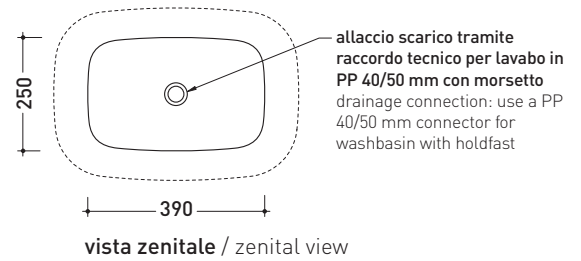

FG52C MonoFlag

Standing column-basin 54 cm

(floor fixing kit art. 9005 and siphon art. FMT/SIF included)

• WITHOUT OVERFLOW • WITHOUT TAP LEDGE

Complements: **Line taps basin free-standing: ONE - FOLD**
Line accessories: TWO - HOOP - NOKÉ - FOLD

Technical accessories: **Stop & Go drain (PLSG)**
Ceramic Stop&Go drain (PLCE)

Package dim. **cm** | Weight **49 kg** | Pz. Pallet n° -