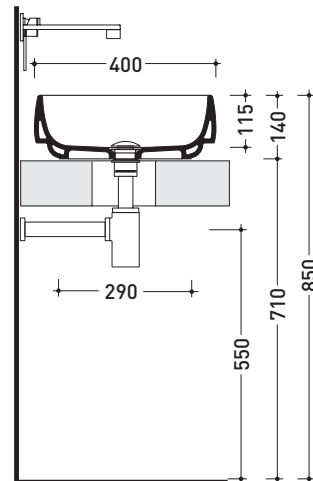

UNI EN 14688 - CL00 Dop-No14688

vista zenitale / zenital view

vista zenitale / zenital view

vista frontale / frontal view

sezione longitudinale / section

sizes in mm

Please consider a 2% tolerance on indicated measurements

CE UNI EN 14688 - CL00 Dop-No14688

vista zenitale / zenital view

vista zenitale / zenital view

vista frontale / frontal view

sezione longitudinale / section

sizes in mm

Please consider a 2% tolerance on indicated measurements

january 2020

design **ALESSIO PINTO**

2019

FG50A Flag 50

Countertop basin 50 cm

•WITHOUT OVERFLOW •WITHOUT TAP LEDGE

Complements: **Forty6 shelf (F6BN)**
Solid shelf (SLBN)
Furniture BOX - depth. 37
Furniture BOX - depth. 50
Line taps basin: ONE - NOKÉ - SI - FOLD - X1
Line accessories: TWO - HOOP - NOKÉ - FOLD