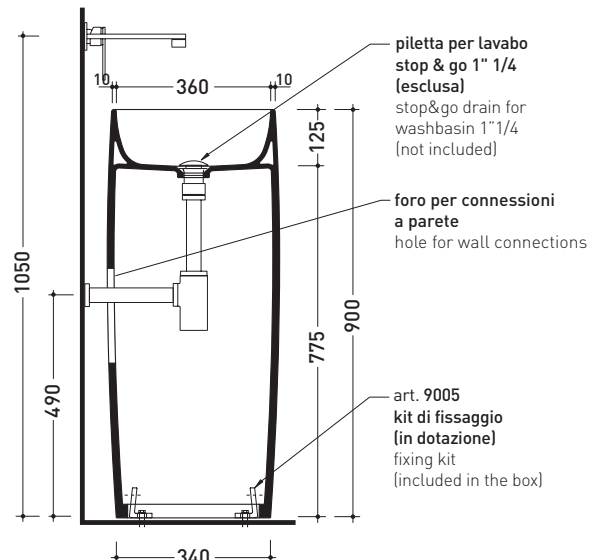

Complements: **Line wall-taps basin:** ONE - NOKÈ - SI
Line accessories: TWO - HOOP - NOKÈ - FOLD

Technical accessories: **Chrome siphon** (SIFL/CR)
Stop & Go drain (PLSG)
Ceramic Stop&Go drain (PLCE)

Package dim. **cm** | Weight **49 kg** | Pz. Pallet n° -

CE

vista zenitale / zenital view

vista frontale / frontal view

sezione longitudinale / section

sizes in mm

Please consider a 2% tolerance on indicated measurements

CERAMIC: glossy finish

matt finish

FG52SPE

Reversible mirror 52x72 cm with transparent beveled edge and LED light

Package dim.

Weight **6 kg**

Pz. Pallet n° -

CE

vista frontale / frontal view

vista laterale / lateral view

vista zenitale / zenital view

sizes in mm

ELECTRICAL CHARACTERISTICS

- type of lamp: **strip LED**
- class: **A**
- Ip code: **IP23**
- rated power: **30 W**