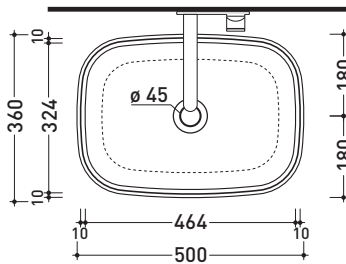

CE UNI EN 14688 - CL00 Dop-No14688

vista zenitale / zenital view

vista zenitale / zenital view

vista frontale / frontal view

sezione longitudinale / section

sizes in mm

Please consider a 2% tolerance on indicated measurements

january 2020

design **ALESSIO PINTO**

2019

FG50A Flag 50

Countertop basin 50 cm

•WITHOUT OVERFLOW •WITHOUT TAP LEDGE

Complements: **Forty6 shelf (F6BN)**
Solid shelf (SLBN)
Furniture BOX - depth. 37
Furniture BOX - depth. 50
Line taps basin: ONE - NOKÉ - SI - FOLD - X1
Line accessories: TWO - HOOP - NOKÉ - FOLD