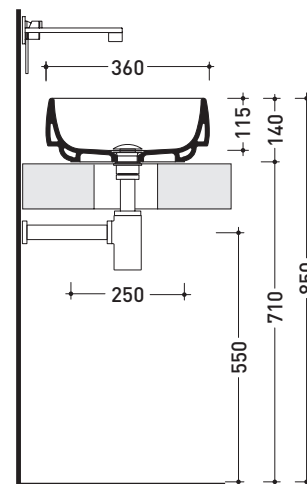

CE UNI EN 14688 - CL00 Dop-No14688

vista zenitale / zenital view

vista zenitale / zenital view

vista frontale / frontal view

sezione longitudinale / section

sizes in mm

Please consider a 2% tolerance on indicated measurements

vista zenitale / zenital view

sizes in mm

ELECTRICAL CHARACTERISTICS

- type of lamp: **strip LED**
- class: **A**
- Ip code: **IP23**
- rated power: **30 W**