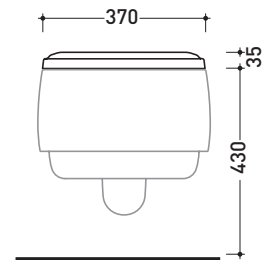

vista frontale / frontal view