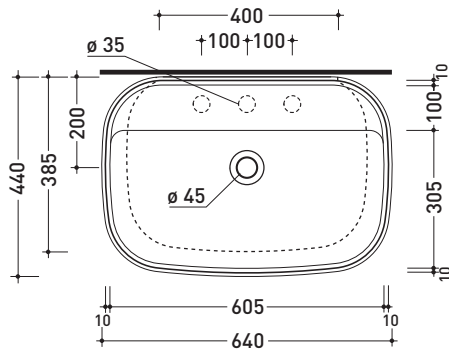

Package dim. **cm** | Weight **20,5 kg** | Pz. Pallet n°

CE UNI EN 997

Dop-No997

vista zenitale / zenital view

vista laterale / lateral view

sezione longitudinale / section

vista retro / back view

sizes in mm

vista laterale / lateral view

vista frontale / frontal view

sizes in mm

THERMOSETTING: glossy finish

matt finish

<http://www.ceramicaflaminia.it/en/products/345-flag>

©ceramicaflaminiaspa - All rights reserved. Unauthorized copying, publication, reproduction as well as partial reproduction are prohibited

january 2020

design **ALESSIO PINTO**

2019

FG64L Flag 64

Countertop - wall hung basin 64 cm with tap ledge

•WITH OVERFLOW •ARRANGED FOR THREE HOLES TAP

Complements: **Forty6 shelf (F65058)**
Solid shelf (SL5058)
Furniture BOX - depth. 50
Line taps basin: ONE - NOKÉ - SI - FOLD - X1
Line accessories: TWO - HOOP - NOKÉ - FOLD

UNI EN 14688 - CL00 Dop-No14688

vista zenitale / zenital view

vista zenitale / zenital view

vista frontale / frontal view

sezione longitudinale / section

sizes in mm

Please consider a 2% tolerance on indicated measurements