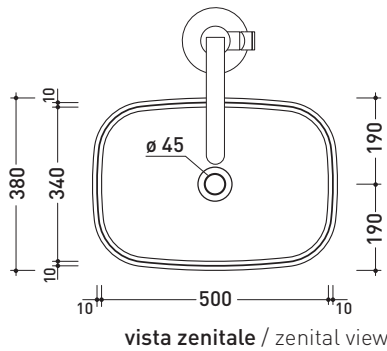

FG52C MonoFlag

Standing column-basin 54 cm

(floor fixing kit art. 9005 and siphon art. FMT/SIF included)

• WITHOUT OVERFLOW • WITHOUT TAP LEDGE

Complements: **Line taps basin free-standing: ONE - FOLD**
Line accessories: TWO - HOOP - NOKÉ - FOLD

Technical accessories: **Stop & Go drain (PLSG)**
Ceramic Stop&Go drain (PLCE)

Package dim. **cm** | Weight **49 kg** | Pz. Pallet n° -