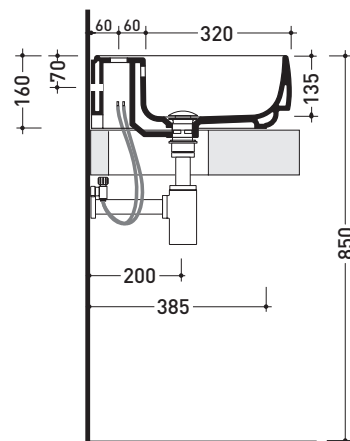

UNI EN 14688 - CL00 Dop-No14688

vista zenitale / zenital view

vista zenitale / zenital view

vista frontale / frontal view

sezione longitudinale / section

sizes in mm

Please consider a 2% tolerance on indicated measurements

CERAMIC: glossy finish

matt finish

design **ALESSIO PINTO**

2019

FG40A Flag 40

Countertop basin 40 cm

•WITHOUT OVERFLOW •WITHOUT TAP LEDGE

Complements: **Forty6 shelf (F6BN)**
Solid shelf (SLBN)
Furniture BOX - depth. 37
Furniture BOX - depth. 50
Line taps basin: ONE - NOKÉ - SI - FOLD - X1
Line accessories: TWO - HOOP - NOKÉ - FOLD