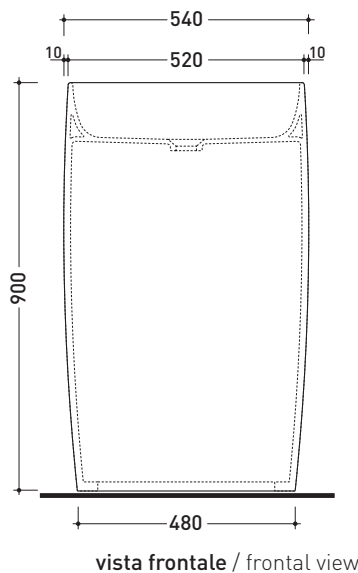

FG52C MonoFlag

Standing column-basin 54 cm

(floor fixing kit art. 9005 and siphon art. FMT/SIF included)

• WITHOUT OVERFLOW • WITHOUT TAP LEDGE

Complements: **Line taps basin free-standing: ONE - FOLD**
Line accessories: TWO - HOOP - NOKÉ - FOLD

Technical accessories: **Stop & Go drain (PLSG)**
Ceramic Stop&Go drain (PLCE)

Package dim. **cm** | Weight **49 kg** | Pz. Pallet n° -