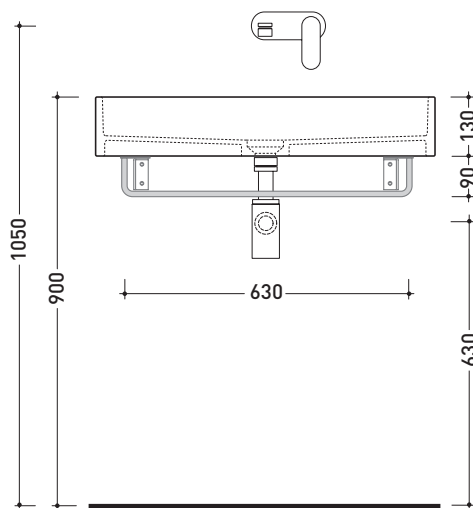

design GIULIO CAPPELLINI

2016

PMW75 for Miniwash 75 (MWL75+MWS)

Brass towel-holder suitable
for wall-hung basins MINIWASH 75

Complements: **MINIWASH 75 wall-hung basins (MWL75+MWS - MW75S)**
Line taps basin: ONE - NOKÈ - SI - FOLD - X1
Line accessories: TWO - HOOP - NOKÈ - FOLD

Package dim.

Weight 0,5 kg

Pz. Pallet n°

vista zenitale / zenital view

vista frontale / frontal view

portasciugamani PMW75
PMW75 towel holder

sezione longitudinale / section

sizes in mm

BRASS: glossy finish

chrome

PMW75 for Miniwash 75 (MW75S)

Brass towel-holder suitable
for wall-hung basins MINIWASH 75

Complements: **MINIWASH 75 wall-hung basins (MWL75+MWS - MW75S)**
Line taps basin: ONE - NOKÈ - SI - FOLD - X1
Line accessories: TWO - HOOP - NOKÈ - FOLD

Package dim.

Weight 0,5 kg

Pz. Pallet n°

vista zenitale / zenital view

portasciugamani PMW75
PMW75 towel holder

vista frontale / frontal view

sezione longitudinale / section

sizes in mm