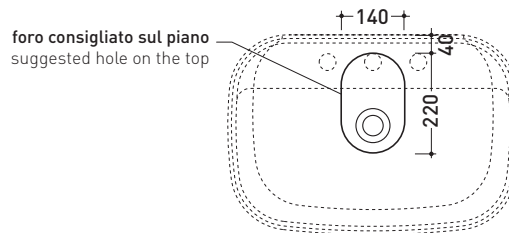

design **ALESSIO PINTO**

2019

FG64L Flag 64

Countertop - wall hung basin 64 cm with tap ledge

•WITH OVERFLOW •ARRANGED FOR THREE HOLES TAP

Complements: **Forty6 shelf (F65058)**
Filo 75 structure (FI75SV - FI75SC)
Furniture BOX - depth. 50
Line taps basin: ONE - NOKÉ - SI - FOLD - X1
Line accessories: TWO - HOOP - NOKÉ - FOLD

Technical accessories: **Chrome siphon (SIFL/CR) - Telescopic chrome siphon (SIFL066)**
Stop & Go drain (PLSG)
CERAMIC Stop & Go drain (PLCE)
Two piece set chrome tap filters (RF026)

Package dim. | Weight **17 kg** | Pz. Pallet n° **12**

UNI EN 14688 - CL20 **Dop-No14688**

vista zenitale / zenital view

vista zenitale / zenital view

vista frontale / frontal view

sezione longitudinale / section

sizes in mm

Please consider a 2% tolerance on indicated measurements