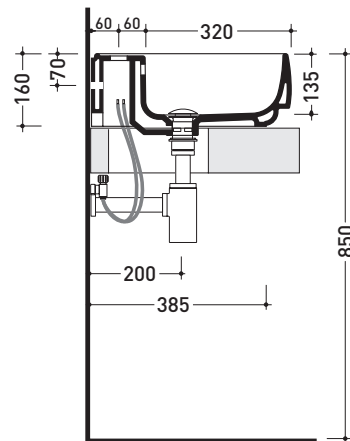

design **ALESSIO PINTO**

2019

FG64L Flag 64

Countertop - wall hung basin 64 cm with tap ledge

•WITH OVERFLOW •ARRANGED FOR THREE HOLES TAP

Complements: **Forty6 shelf (F65058)**
Filo 75 structure (FI75SV - FI75SC)
Furniture BOX - depth. 50
Line taps basin: ONE - NOKÉ - SI - FOLD - X1
Line accessories: TWO - HOOP - NOKÉ - FOLD

Technical accessories: **Chrome siphon (SIFL/CR) - Telescopic chrome siphon (SIFL066)**
Stop & Go drain (PLSG)
CERAMIC Stop & Go drain (PLCE)
Two piece set chrome tap filters (RF026)

Package dim. | Weight **17 kg** | Pz. Pallet n° **12**

UNI EN 14688 - CL20 **Dop-No14688**

vista zenitale / zenital view

vista zenitale / zenital view

vista frontale / frontal view

sezione longitudinale / section

sizes in mm

Please consider a 2% tolerance on indicated measurements