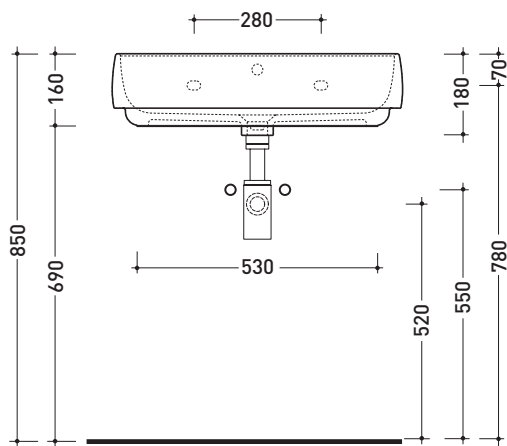

design **ALESSIO PINTO**

2019

FG64L Flag 64

Countertop - wall hung basin 64 cm with tap ledge

•WITH OVERFLOW •ARRANGED FOR THREE HOLES TAP

Complements: **Forty6 shelf (F65058)**
Filo 75 structure (FI75SV - FI75SC)
Furniture BOX - depth. 50
Line taps basin: ONE - NOKÉ - SI - FOLD - X1
Line accessories: TWO - HOOP - NOKÉ - FOLD

Technical accessories: **Chrome siphon (SIFL/CR) - Telescopic chrome siphon (SIFL066)**
Stop & Go drain (PLSG)
CERAMIC Stop & Go drain (PLCE)
Two piece set chrome tap filters (RF026)

Package dim. | Weight **17 kg** | Pz. Pallet n° **12**

UNI EN 14688 - CL20 **Dop-No14688**

vista zenitale / zenital view

vista zenitale / zenital view

vista frontale / frontal view

sezione longitudinale / section

sizes in mm

Please consider a 2% tolerance on indicated measurements