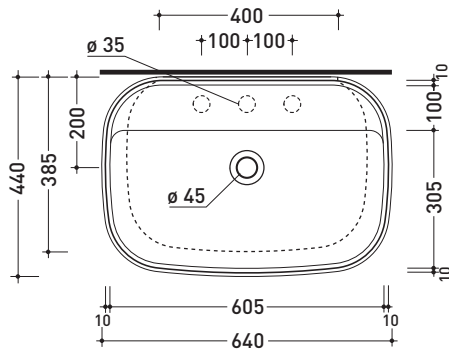

design **ALESSIO PINTO**

2019

FG64L Flag 64

Countertop - wall hung basin 64 cm with tap ledge

•WITH OVERFLOW •ARRANGED FOR THREE HOLES TAP

Complements: **Forty6 shelf (F65058)**
Filo 75 structure (FI75SV - FI75SC)
Furniture BOX - depth. 50
Line taps basin: ONE - NOKÉ - SI - FOLD - X1
Line accessories: TWO - HOOP - NOKÉ - FOLD

Technical accessories: **Chrome siphon (SIFL/CR) - Telescopic chrome siphon (SIFL066)**
Stop & Go drain (PLSG)
CERAMIC Stop & Go drain (PLCE)
Two piece set chrome tap filters (RF026)

Package dim. | Weight **17 kg** | Pz. Pallet n° **12**

UNI EN 14688 - CL20 **Dop-No14688**

vista zenitale / zenital view

vista zenitale / zenital view

vista frontale / frontal view

sezione longitudinale / section

sizes in mm

Please consider a 2% tolerance on indicated measurements