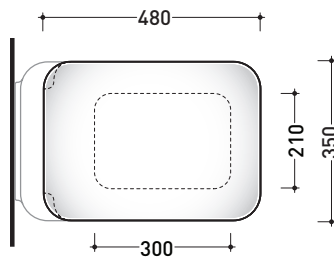

NLCW03

Soft-closing thermosetting wrapping seat & cover

Complements: Nile wall hung wc (NL118)
Nile goclean wall hung wc (NL118G)

Package dim.

Weight kg 2

Pz. Pallet n° -

vista zenitale / zenital view

vista laterale / lateral view

vista frontale / frontal view

sizes in mm

THERMOSETTING: glossy finish

white black

matt finish

milky white carbone lava grey