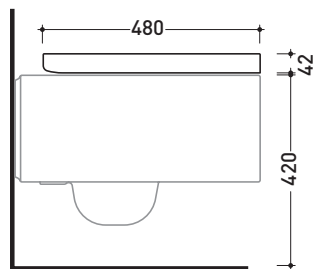

NLCW03

Soft-closing thermosetting wrapping seat & cover

Complements: Nile wall hung wc (NL118)
Nile goclean wall hung wc (NL118G)

Package dim.

Weight kg 2

Pz. Pallet n° -

vista zenitale / zenital view

vista laterale / lateral view

vista frontale / frontal view

sizes in mm

THERMOSETTING: glossy finish

white black

matt finish

milky white carbone lava grey