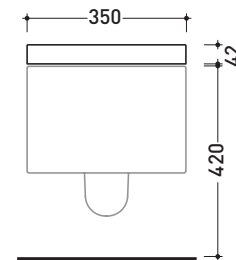

NLCW03

Soft-closing thermosetting wrapping seat & cover

Complements: Nile wall hung wc (NL118)
Nile goclean wall hung wc (NL118G)

Package dim.

Weight kg 2

Pz. Pallet n° -

vista zenitale / zenital view

vista laterale / lateral view

vista frontale / frontal view

sizes in mm

THERMOSETTING: glossy finish

white black

matt finish

milky white carbone lava grey