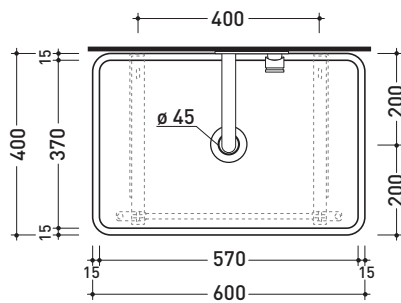

Package dim.	Weight kg	Pz. Pallet n°
--------------	------------------	---------------

vista zenitale / zenital view

portasciugamani PMW60
 PMW60 towel holder

vista frontale / frontal view

sezione longitudinale / section

sizes in mm

BRASS: glossy finish

chrome

design **GIULIO CAPPELLINI**

2016

PMW60 for Miniwash 60 (MW60S)

Brass towel-holder suitable for wall-hung basins **MINIWASH 60**

Complements: **MINIWASH 60 wall-hung basins** (MWL60+MWS - MW60S)
Line taps basin: ONE - NOKÈ - SI - FOLD - X1
Line accessories: TWO - HOOP - NOKÈ - FOLD

Package dim.	Weight kg	Pz. Pallet n°
--------------	------------------	---------------

vista zenitale / zenital view

portasciugamani PMW60
PMW60 towel holder

sezione longitudinale / section

sizes in mm

BRASS: glossy finish