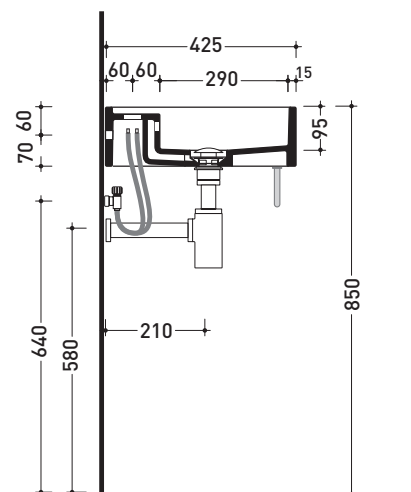

Package dim.	Weight kg	Pz. Pallet n°
--------------	------------------	---------------

vista zenitale / zenital view

portasciugamani PMW60
 PMW60 towel holder

vista frontale / frontal view

sezione longitudinale / section

sizes in mm

BRASS: glossy finish

chrome

design **GIULIO CAPPELLINI**

2016

PMW60 for Miniwash 60 (MW60S)

Brass towel-holder suitable for wall-hung basins **MINIWASH 60**

Complements: **MINIWASH 60 wall-hung basins** (MWL60+MWS - MW60S)
Line taps basin: ONE - NOKÈ - SI - FOLD - X1
Line accessories: TWO - HOOP - NOKÈ - FOLD

Package dim.	Weight kg	Pz. Pallet n°
--------------	------------------	---------------

vista zenitale / zenital view

portasciugamani PMW60
PMW60 towel holder

sezione longitudinale / section

sizes in mm

BRASS: glossy finish