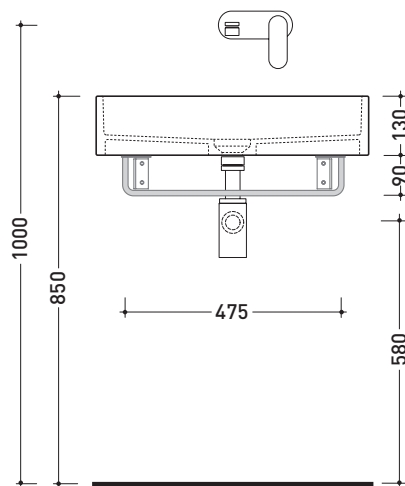

design **GIULIO CAPPELLINI**

2016

PMW60 for Miniwash 60 (MWL60+MWS)

Brass towel-holder suitable for wall-hung basins **MINIWASH 60**

Complements: **MINIWASH 60 wall-hung basins** (MWL60+MWS - MW60S)
Line taps basin: ONE - NOKÈ - SI - FOLD - X1
Line accessories: TWO - HOOP - NOKÈ - FOLD

Package dim.	Weight kg	Pz. Pallet n°
--------------	------------------	---------------

vista zenitale / zenital view

portasciugamani PMW60
 PMW60 towel holder

vista frontale / frontal view

sezione longitudinale / section

sizes in mm

BRASS: glossy finish

chrome

design **GIULIO CAPPELLINI**

2016

PMW60 for Miniwash 60 (MW60S)

Brass towel-holder suitable for wall-hung basins **MINIWASH 60**

Complements: **MINIWASH 60 wall-hung basins** (MWL60+MWS - MW60S)
Line taps basin: ONE - NOKÈ - SI - FOLD - X1
Line accessories: TWO - HOOP - NOKÈ - FOLD

Package dim.	Weight kg	Pz. Pallet n°
--------------	------------------	---------------

vista zenitale / zenital view

portasciugamani PMW60
PMW60 towel holder

sezione longitudinale / section

sizes in mm

BRASS: glossy finish