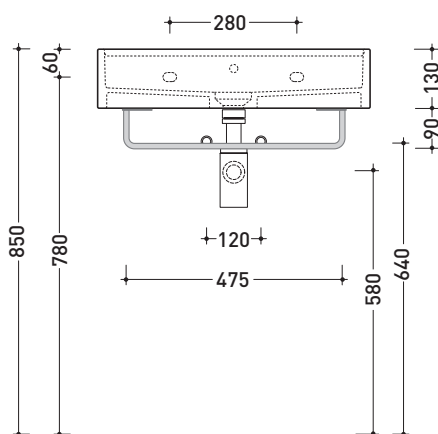

Package dim.	Weight kg	Pz. Pallet n°
--------------	------------------	---------------

vista zenitale / zenital view

portasciugamani PMW60
 PMW60 towel holder

vista frontale / frontal view

sezione longitudinale / section

sizes in mm

BRASS: glossy finish

chrome

design **GIULIO CAPPELLINI**

2016

PMW60 for Miniwash 60 (MW60S)

Brass towel-holder suitable for wall-hung basins **MINIWASH 60**

Complements: **MINIWASH 60 wall-hung basins** (MWL60+MWS - MW60S)
Line taps basin: ONE - NOKÈ - SI - FOLD - X1
Line accessories: TWO - HOOP - NOKÈ - FOLD

Package dim.	Weight kg	Pz. Pallet n°
--------------	------------------	---------------

vista zenitale / zenital view

portasciugamani PMW60
PMW60 towel holder

sezione longitudinale / section

sizes in mm

BRASS: glossy finish