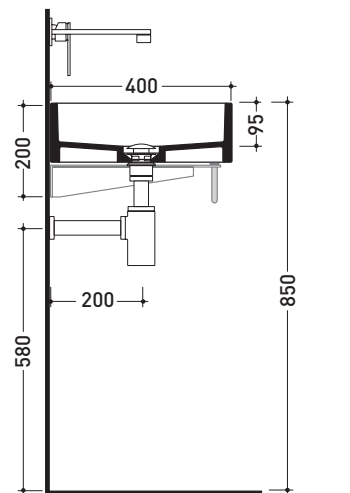

Package dim.	Weight kg	Pz. Pallet n°
--------------	------------------	---------------

vista zenitale / zenital view

portasciugamani PMW60
 PMW60 towel holder

vista frontale / frontal view

sezione longitudinale / section

sizes in mm

BRASS: glossy finish

chrome

design **GIULIO CAPPELLINI**

2016

PMW60 for Miniwash 60 (MW60S)

Brass towel-holder suitable for wall-hung basins **MINIWASH 60**

Complements: **MINIWASH 60 wall-hung basins** (MWL60+MWS - MW60S)
Line taps basin: ONE - NOKÈ - SI - FOLD - X1
Line accessories: TWO - HOOP - NOKÈ - FOLD

Package dim.	Weight kg	Pz. Pallet n°
--------------	------------------	---------------

vista zenitale / zenital view

portasciugamani PMW60
PMW60 towel holder

sezione longitudinale / section

sizes in mm

BRASS: glossy finish