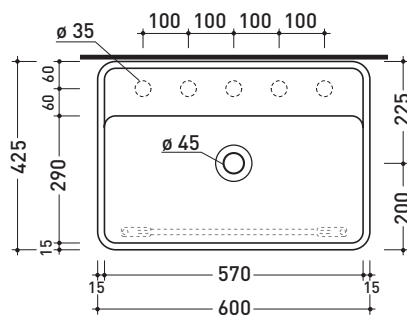

Package dim.	Weight kg	Pz. Pallet n°
--------------	------------------	---------------

vista zenitale / zenital view

portasciugamani PMW60
 PMW60 towel holder

vista frontale / frontal view

sezione longitudinale / section

sizes in mm

BRASS: glossy finish

chrome

design **GIULIO CAPPELLINI**

2016

PMW60 for Miniwash 60 (MW60S)

Brass towel-holder suitable for wall-hung basins **MINIWASH 60**

Complements: **MINIWASH 60 wall-hung basins** (MWL60+MWS - MW60S)
Line taps basin: ONE - NOKÈ - SI - FOLD - X1
Line accessories: TWO - HOOP - NOKÈ - FOLD

Package dim.	Weight kg	Pz. Pallet n°
--------------	------------------	---------------

vista zenitale / zenital view

portasciugamani PMW60
PMW60 towel holder

sezione longitudinale / section

sizes in mm

BRASS: glossy finish