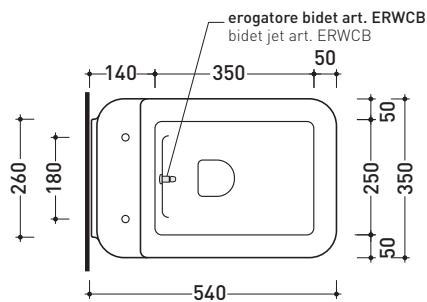

## NL118G + ERWCB\*

Wall hung wc with goclean® system

\* **WARNING:** the hole for the bidet jet must be requested

Complements: Soft-closing thermosetting wrapping seat&cover (NLCW03)  
Line accessories: TWO - HOOP - NOKE - FOLD

Technical accessories: Universal fixing bracket for wall hung wc/bidet (41/P)

Package dim. | Weight 26 kg | Pz. Pallet n° 15

UNI EN 997

Dop-No997

WHILE STOCKS LAST

Flaminia does not recommend combining this toilet model with rapid-flow/flushometer systems or traditional high tanks

vista zenitale / zenital view

dettaglio erogatore / bidet jet detail

sezione longitudinale / section

vista retro / back view

sizes in mm

CERAMIC: glossy finish

white black

matt finish