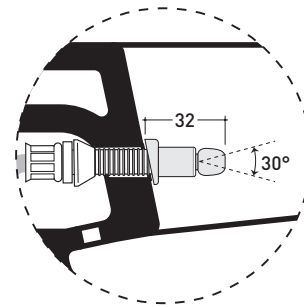

Technical accessories: Universal fixing bracket for wall hung wc/bidet (41/P)

Package dim. | Weight 26 kg | Pz. Pallet n° 15

UNI EN 997

Dop-No997

WHILE STOCKS LAST

Flaminia does not recommend combining this toilet model with rapid-flow/flushometer systems or traditional high tanks

vista zenitale / zenital view

dettaglio erogatore / bidet jet detail

sezione longitudinale / section

vista retro / back view

sizes in mm

CERAMIC: glossy finish

white black

matt finish