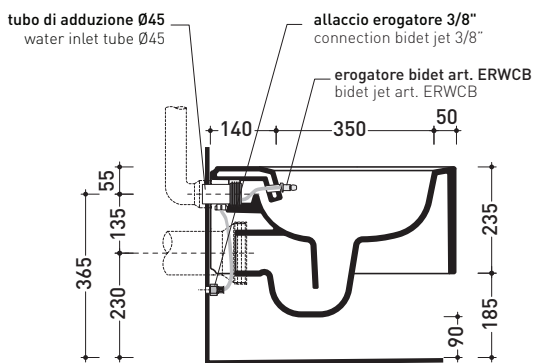

## NL118G + ERWCB\*

Wall hung wc with goclean® system

\* **WARNING:** the hole for the bidet jet must be requested

Complements: Soft-closing thermosetting wrapping seat&cover (NLCW03)  
Line accessories: TWO - HOOP - NOKE - FOLD

Technical accessories: Universal fixing bracket for wall hung wc/bidet (41/P)

Package dim. | Weight 26 kg | Pz. Pallet n° 15

UNI EN 997

Dop-No997

WHILE STOCKS LAST

Flaminia does not recommend combining this toilet model with rapid-flow/flushometer systems or traditional high tanks

vista zenitale / zenital view

dettaglio erogatore / bidet jet detail

sezione longitudinale / section

vista retro / back view

sizes in mm

CERAMIC: glossy finish

white black

matt finish