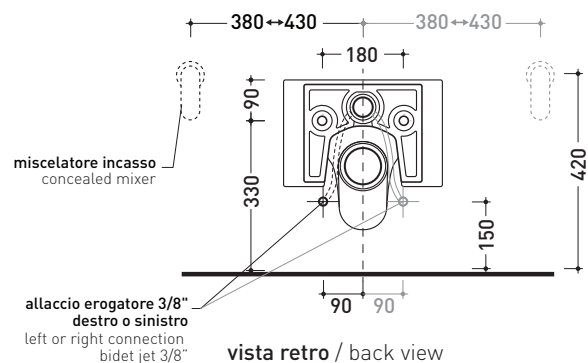

## NL118G + ERWCB\*

Wall hung wc with goclean® system

\* **WARNING:** the hole for the bidet jet must be requested

Complements: Soft-closing thermosetting wrapping seat&cover (NLCW03)  
Line accessories: TWO - HOOP - NOKE - FOLD

Technical accessories: Universal fixing bracket for wall hung wc/bidet (41/P)

Package dim. | Weight 26 kg | Pz. Pallet n° 15

UNI EN 997

Dop-No997

WHILE STOCKS LAST

Flaminia does not recommend combining this toilet model with rapid-flow/flushometer systems or traditional high tanks

vista zenitale / zenital view

dettaglio erogatore / bidet jet detail

sezione longitudinale / section

vista retro / back view

sizes in mm

CERAMIC: glossy finish

white black

matt finish

milky white carbone lava grey

Please consider a 2% tolerance on indicated measurements