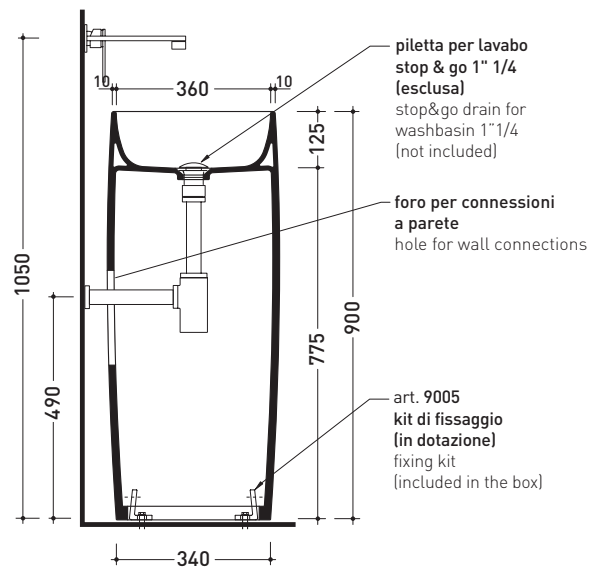

FG52P MonoFlag

Wall column-basin 54 cm

(floor fixing kit art. 9005 included)

• WITHOUT OVERFLOW • WITHOUT TAP LEDGE

Complements: **Line wall-taps basin:** ONE - NOKÈ - SI
Line accessories: TWO - HOOP - NOKÈ - FOLD

Technical accessories: **Chrome siphon** (SIFL/CR)
Stop & Go drain (PLSG)
Ceramic Stop&Go drain (PLCE)
CHROME waste with automatic integrated overflow (PLTPCR)
Waste with automatic integrated overflow and CERAMIC cover (PLTPCE)

Package dim. **cm** | Weight **49 kg** | Pz. Pallet n° -

CE UNI EN 14688 - CL00 Dop-No14688

vista zenitale / zenital view

vista frontale / frontal view

sezione longitudinale / section

sizes in mm

Please consider a 2% tolerance on indicated measurements