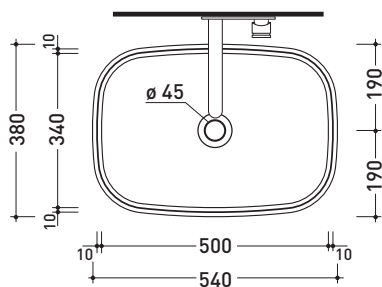

FG52P MonoFlag

Wall column-basin 54 cm

(floor fixing kit art. 9005 included)

• WITHOUT OVERFLOW • WITHOUT TAP LEDGE

Complements: **Line wall-taps basin:** ONE - NOKÈ - SI
Line accessories: TWO - HOOP - NOKÈ - FOLD

Package dim. **cm** | Weight **49 kg** | Pz. Pallet n° -

CE UNI EN 14688 - CL00 Dop-No14688

vista zenitale / zenital view

vista frontale / frontal view

sezione longitudinale / section

sizes in mm

Please consider a 2% tolerance on indicated measurements