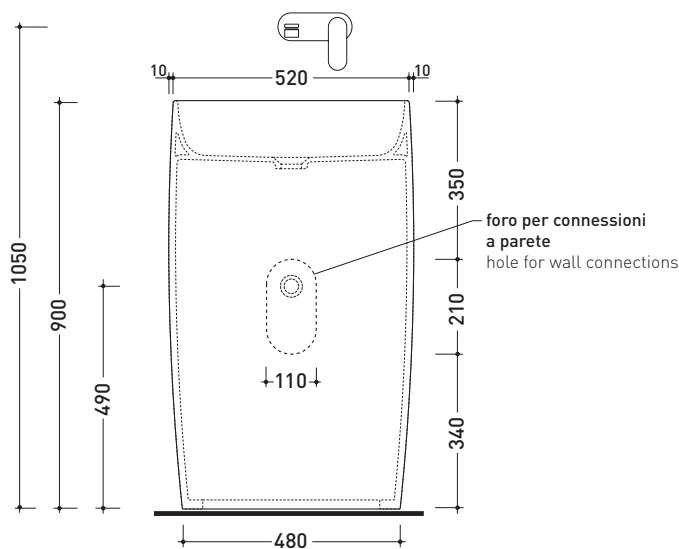

FG52P MonoFlag

Wall column-basin 54 cm

(floor fixing kit art. 9005 included)

• WITHOUT OVERFLOW • WITHOUT TAP LEDGE

Complements: **Line wall-taps basin:** ONE - NOKÈ - SI
Line accessories: TWO - HOOP - NOKÈ - FOLD

Technical accessories: **Chrome siphon** (SIFL/CR)
Stop & Go drain (PLSG)
Ceramic Stop&Go drain (PLCE)
CHROME waste with automatic integrated overflow (PLTPCR)
Waste with automatic integrated overflow and CERAMIC cover (PLTPCE)

Package dim. **cm** | Weight **49 kg** | Pz. Pallet n° -

CE UNI EN 14688 - CL00 Dop-No14688

vista zenitale / zenital view

vista frontale / frontal view

sezione longitudinale / section

sizes in mm

Please consider a 2% tolerance on indicated measurements