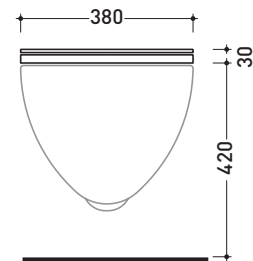

design **ALEXANDER DURINGER** and **STEFANO ROSINI**

2016

IOCW07

SLIM Soft-closing thermosetting seat&cover
with **QUICK-RELEASE HINGES**

Complements: Wall hung wc IO 2.0 (IO118G)

Package dim.

Weight **3,5 kg**

Pz. Pallet n°

vista zenitale / zenital view

vista laterale / lateral view

vista frontale / frontal view

sizes in mm

THERMOSETTING: glossy finish

white

black