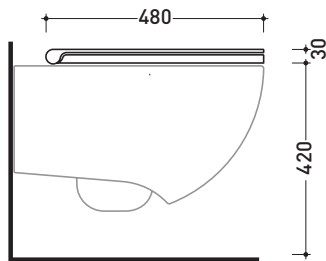

design **ALEXANDER DURINGER** and **STEFANO ROSINI**

2016

IOCW07

SLIM Soft-closing thermosetting seat&cover
with **QUICK-RELEASE HINGES**

Complements: Wall hung wc IO 2.0 (IO118G)

Package dim.

Weight **3,5 kg**

Pz. Pallet n°

vista zenitale / zenital view

vista laterale / lateral view

vista frontale / frontal view

sizes in mm

THERMOSETTING: glossy finish

white

black