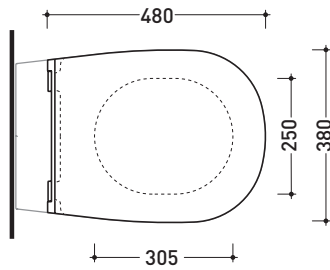

design **ALEXANDER DURINGER** and **STEFANO ROSINI**

2016

IOCW07

SLIM Soft-closing thermosetting seat&cover
with **QUICK-RELEASE HINGES**

Complements: Wall hung wc IO 2.0 (IO118G)

Package dim.

Weight **3,5 kg**

Pz. Pallet n°

vista zenitale / zenital view

vista laterale / lateral view

vista frontale / frontal view

sizes in mm

THERMOSETTING: glossy finish

white

black