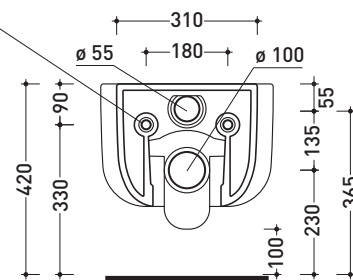

Package dim. 57 x 39 x 35 cm | Weight 25,8 kg | Pz. Pallet n° 15

CE UNI EN 997

Dop-No997

Flaminia does not recommend combining this toilet model with rapid-flow/flushometer systems or traditional high tanks

vista zenitale / zenital view

vista laterale / lateral view

sezione longitudinale / section

vista retro / back view

sizes in mm

CERAMIC: glossy finish

white

Please consider a 2% tolerance on indicated measurements