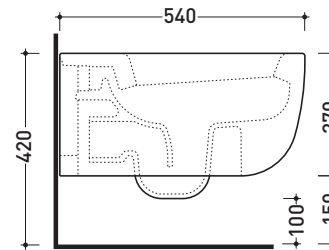

Package dim. 57 x 39 x 35 cm | Weight 25,8 kg | Pz. Pallet n° 15

CE UNI EN 997

Dop-No997

Flaminia does not recommend combining this toilet model with rapid-flow/flushometer systems or traditional high tanks

vista zenitale / zenital view

vista laterale / lateral view

sezione longitudinale / section

vista retro / back view

sizes in mm

CERAMIC: glossy finish

white

Please consider a 2% tolerance on indicated measurements