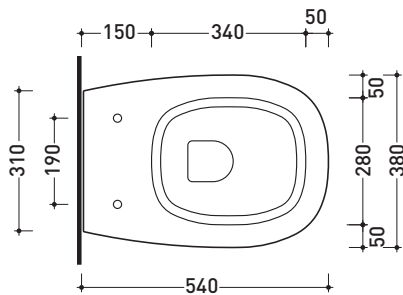

BN118

Wall hung wc (fixing kit art. 9008 included)

Complements: **Soft-closing thermosetting wrapping seat&cover (BNCW03)**
 Line accessories: TWO - HOOP - NOKE - FOLD

Technical accessories: **Universal fixing bracket for wall hung wc/bidet (41/P)**

Package dim. 57 x 39 x 35 cm | Weight 25,8 kg | Pz. Pallet n° 15

CE UNI EN 997

Dop-No997

Flaminia does not recommend combining this toilet model with rapid-flow/flushometer systems or traditional high tanks

vista zenitale / zenital view

vista laterale / lateral view

sezione longitudinale / section

vista retro / back view

sizes in mm

CERAMIC: glossy finish

white

Please consider a 2% tolerance on indicated measurements