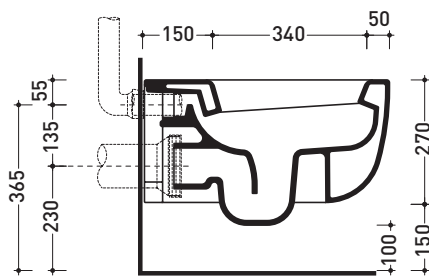

Package dim. 57 x 39 x 35 cm | Weight 25,8 kg | Pz. Pallet n° 15

CE UNI EN 997

Dop-No997

Flaminia does not recommend combining this toilet model with rapid-flow/flushometer systems or traditional high tanks

vista zenitale / zenital view

vista laterale / lateral view

sezione longitudinale / section

vista retro / back view

sizes in mm

CERAMIC: glossy finish

white

Please consider a 2% tolerance on indicated measurements