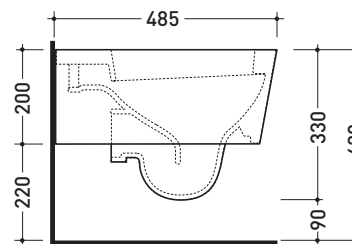

Technical accessories: Universal fixing bracket for wall hung wc/bidet (41/P)

Package dim. 58 x 36,5 x 36 cm | Weight 21 kg | Pz. Pallet n° 15

UNI EN 997

Dop-No997

FLAMINIA does not recommend combining this toilet model with rapid-flow/flushometer systems or traditional high tanks

vista zenitale / zenital view

vista laterale / lateral view

sezione longitudinale / section

vista retro / back view

sizes in mm

CERAMIC: glossy finish

white

Please consider a 2% tolerance on indicated measurements