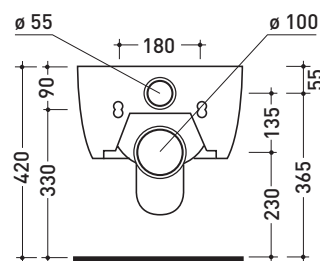

Technical accessories: Universal fixing bracket for wall hung wc/bidet (41/P)

Package dim. 58 x 36,5 x 36 cm | Weight 21 kg | Pz. Pallet n° 15

UNI EN 997

Dop-No997

FLAMINIA does not recommend combining this toilet model with rapid-flow/flushometer systems or traditional high tanks

vista zenitale / zenital view

vista laterale / lateral view

sezione longitudinale / section

vista retro / back view

sizes in mm

CERAMIC: glossy finish

white

Please consider a 2% tolerance on indicated measurements