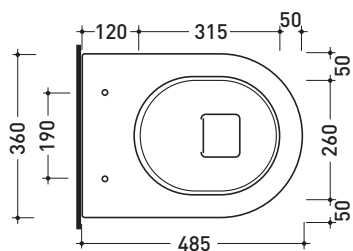

Technical accessories: Universal fixing bracket for wall hung wc/bidet (41/P)

Package dim. 58 x 36,5 x 36 cm | Weight 21 kg | Pz. Pallet n° 15

UNI EN 997

Dop-No997

FLAMINIA does not recommend combining this toilet model with rapid-flow/flushometer systems or traditional high tanks

vista zenitale / zenital view

vista laterale / lateral view

sezione longitudinale / section

vista retro / back view

sizes in mm

CERAMIC: glossy finish

white

Please consider a 2% tolerance on indicated measurements