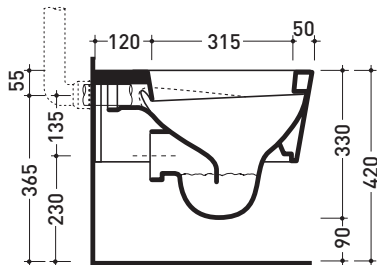

Technical accessories: Universal fixing bracket for wall hung wc/bidet (41/P)

Package dim. 58 x 36,5 x 36 cm | Weight 21 kg | Pz. Pallet n° 15

UNI EN 997

Dop-No997

FLAMINIA does not recommend combining this toilet model with rapid-flow/flushometer systems or traditional high tanks

vista zenitale / zenital view

vista laterale / lateral view

sezione longitudinale / section

vista retro / back view

sizes in mm

CERAMIC: glossy finish

white

Please consider a 2% tolerance on indicated measurements