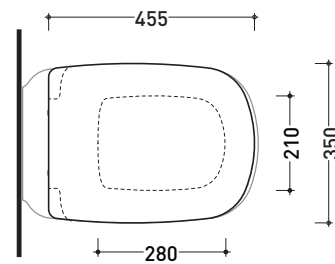

## MNCW03

Soft-closing thermosetting wrapping seat & cover

Complements: Monò back to wall wc (MN117)  
Monò wall hung wc (MN118)

Package dim. 50 x 40 x 11 cm | Weight 2,6 kg | Pz. Pallet n° -

art. MN117  
vista zenitale / zenital view

art. MN118  
vista zenitale / zenital view

art. MN117  
vista laterale / lateral view

art. MN118  
vista laterale / lateral view

sizes in mm

THERMOSETTING: glossy finish

white black

matt finish

milky white carbone lava grey