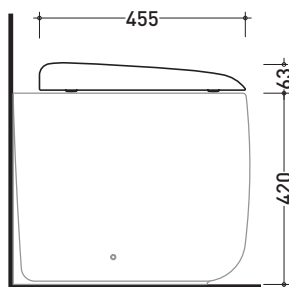

## MNCW03

Soft-closing thermosetting wrapping seat & cover

Complements: Monò back to wall wc (MN117)  
Monò wall hung wc (MN118)

Package dim. 50 x 40 x 11 cm | Weight 2,6 kg | Pz. Pallet n° -

art. MN117  
vista zenitale / zenital view

art. MN118  
vista zenitale / zenital view

art. MN117  
vista laterale / lateral view

art. MN118  
vista laterale / lateral view

sizes in mm

THERMOSETTING: glossy finish

white black

matt finish

milky white carbone lava grey