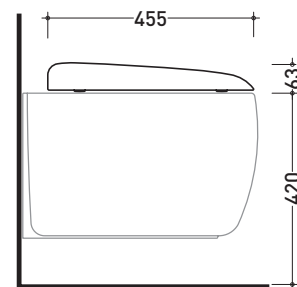

## MNCW03

Soft-closing thermosetting wrapping seat & cover

Complements: Monò back to wall wc (MN117)  
Monò wall hung wc (MN118)

Package dim. 50 x 40 x 11 cm | Weight 2,6 kg | Pz. Pallet n° -

art. MN117  
vista zenitale / zenital view

art. MN118  
vista zenitale / zenital view

art. MN117  
vista laterale / lateral view

art. MN118  
vista laterale / lateral view

sizes in mm

THERMOSETTING: glossy finish

white black

matt finish

milky white carbone lava grey