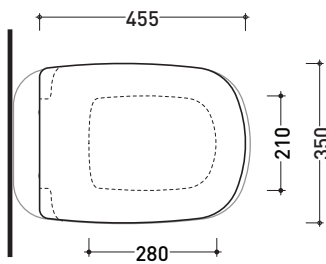

## MNCW03

Soft-closing thermosetting wrapping seat & cover

Complements: Monò back to wall wc (MN117)  
Monò wall hung wc (MN118)

Package dim. 50 x 40 x 11 cm | Weight 2,6 kg | Pz. Pallet n° -

art. MN117  
vista zenitale / zenital view

art. MN118  
vista zenitale / zenital view

art. MN117  
vista laterale / lateral view

art. MN118  
vista laterale / lateral view

sizes in mm

THERMOSETTING: glossy finish

white black

matt finish

milky white carbone lava grey