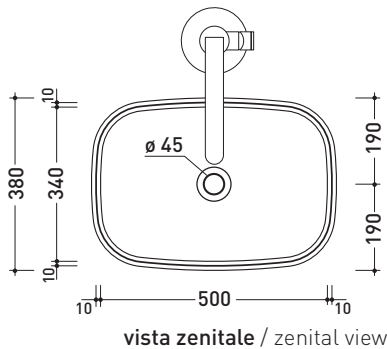

FG52C MonoFlag

Standing column-basin 54 cm

(floor fixing kit art. 9005 and siphon art. FMT/SIF included)

• WITHOUT OVERFLOW • WITHOUT TAP LEDGE

Complements: **Line taps basin free-standing: ONE - FOLD**
Line accessories: TWO - HOOP - NOKÉ - FOLD

Technical accessories: **Stop & Go drain (PLSG)**
Ceramic Stop&Go drain (PLCE)
CHROME waste with automatic integrated overflow (PLTPCR)
Waste with automatic integrated overflow and CERAMIC cover (PLTPCE)

Package dim. cm | Weight 49 kg | Pz. Pallet n° -

UNI EN 14688 - CL00 Dop-No14688

sizes in mm

Please consider a 2% tolerance on indicated measurements

CERAMIC: glossy finish

matt finish