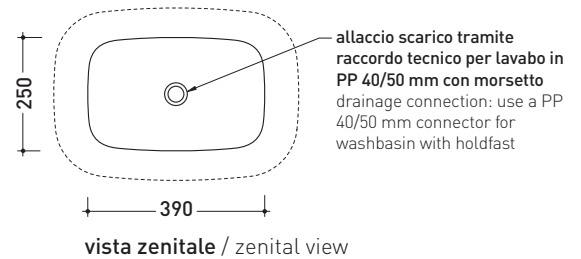

FG52C MonoFlag

Standing column-basin 54 cm

(floor fixing kit art. 9005 and siphon art. FMT/SIF included)

• WITHOUT OVERFLOW • WITHOUT TAP LEDGE

Complements: **Line taps basin free-standing: ONE - FOLD**
Line accessories: TWO - HOOP - NOKÉ - FOLD

Technical accessories: **Stop & Go drain (PLSG)**
Ceramic Stop&Go drain (PLCE)
CHROME waste with automatic integrated overflow (PLTPCR)
Waste with automatic integrated overflow and CERAMIC cover (PLTPCE)

Package dim. cm | Weight 49 kg | Pz. Pallet n° -

UNI EN 14688 - CL00 Dop-No14688

sizes in mm

Please consider a 2% tolerance on indicated measurements

CERAMIC: glossy finish

matt finish