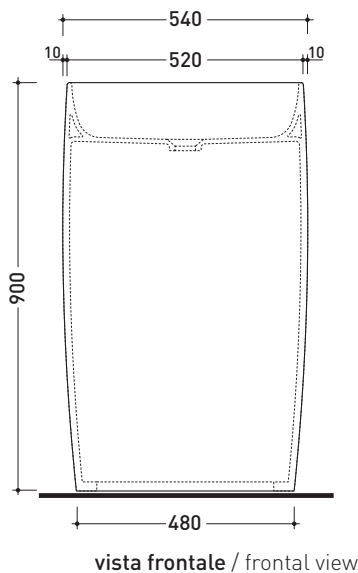

FG52C MonoFlag

Standing column-basin 54 cm

(floor fixing kit art. 9005 and siphon art. FMT/SIF included)

• WITHOUT OVERFLOW • WITHOUT TAP LEDGE

Complements: **Line taps basin free-standing: ONE - FOLD**
Line accessories: TWO - HOOP - NOKÉ - FOLD

Package dim. cm | Weight 49 kg | Pz. Pallet n° -

UNI EN 14688 - CL00 Dop-No14688

sizes in mm

Please consider a 2% tolerance on indicated measurements

CERAMIC: glossy finish

matt finish