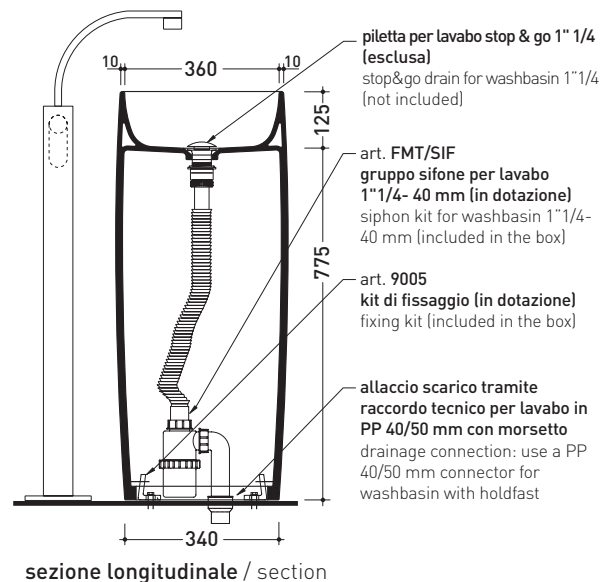

FG52C MonoFlag

Standing column-basin 54 cm

(floor fixing kit art. 9005 and siphon art. FMT/SIF included)

• WITHOUT OVERFLOW • WITHOUT TAP LEDGE

Complements: **Line taps basin free-standing: ONE - FOLD**
Line accessories: TWO - HOOP - NOKÉ - FOLD

Technical accessories: **Stop & Go drain (PLSG)**
Ceramic Stop&Go drain (PLCE)
CHROME waste with automatic integrated overflow (PLTPCR)
Waste with automatic integrated overflow and CERAMIC cover (PLTPCE)

Package dim. cm | Weight 49 kg | Pz. Pallet n° -

UNI EN 14688 - CL00 Dop-No14688

sizes in mm

Please consider a 2% tolerance on indicated measurements

CERAMIC: glossy finish

matt finish