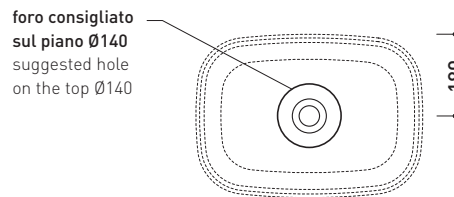

design **ALESSIO PINTO**

2019

FG50A Flag 50

Countertop basin 50 cm

●WITHOUT OVERFLOW ●WITHOUT TAP LEDGE

Complements: **Forty6 shelf (F6PS65)**
Filo 60 / 75 structure (FI60SV - FI75SV - FI75SC)
Furniture BOX - depth. 37
Furniture BOX - depth. 50
Line taps basin: ONE - NOKÉ - SI - FOLD - X1
Line accessories: TWO - HOOP - NOKÉ - FOLD

Technical accessories: **Chrome siphon (SIFL/CR) - Telescopic chrome siphon (SIFL066)**
Stop & Go drain (PLSG)
CERAMIC Stop & Go drain (PLCE)
CHROME waste with automatic integrated overflow (PLTPCE)
Waste with automatic integrated overflow and CERAMIC cover (PLTPCR)
Two piece set chrome tap filters (RF026)

Package dim. **cm** | Weight **15,3 kg** | Pz. Pallet n° **18**

UNI EN 14688 - CL00 Dop-No14688

vista zenitale / zenital view

vista zenitale / zenital view

vista frontale / frontal view

sezione longitudinale / section