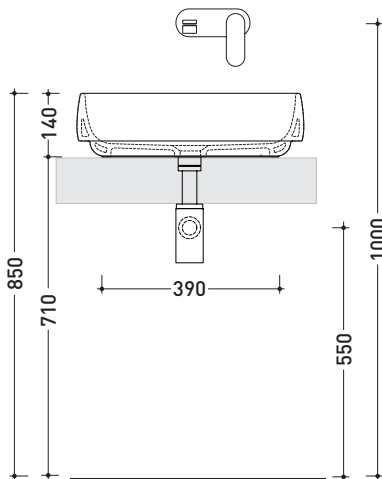

design **ALESSIO PINTO**

2019

FG50A Flag 50

Countertop basin 50 cm

●WITHOUT OVERFLOW ●WITHOUT TAP LEDGE

Complements: **Forty6 shelf (F6PS65)**
Filo 60 / 75 structure (FI60SV - FI75SV - FI75SC)
Furniture BOX - depth. 37
Furniture BOX - depth. 50
Line taps basin: ONE - NOKÉ - SI - FOLD - X1
Line accessories: TWO - HOOP - NOKÉ - FOLD

Package dim. **cm** | Weight **15,3 kg** | Pz. Pallet n° **18**

UNI EN 14688 - CL00 Dop-No14688

vista zenitale / zenital view

vista zenitale / zenital view

vista frontale / frontal view

sezione longitudinale / section