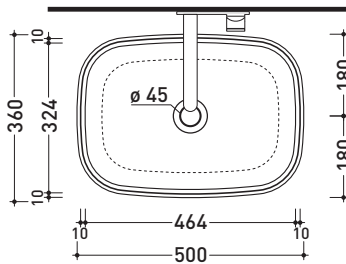

design **ALESSIO PINTO**

2019

FG50A Flag 50

Countertop basin 50 cm

●WITHOUT OVERFLOW ●WITHOUT TAP LEDGE

Complements: **Forty6 shelf (F6PS65)**
Filo 60 / 75 structure (FI60SV - FI75SV - FI75SC)
Furniture BOX - depth. 37
Furniture BOX - depth. 50
Line taps basin: ONE - NOKÉ - SI - FOLD - X1
Line accessories: TWO - HOOP - NOKÉ - FOLD

Package dim. **cm** | Weight **15,3 kg** | Pz. Pallet n° **18**

UNI EN 14688 - CL00 Dop-No14688

vista zenitale / zenital view

vista zenitale / zenital view

vista frontale / frontal view

sezione longitudinale / section