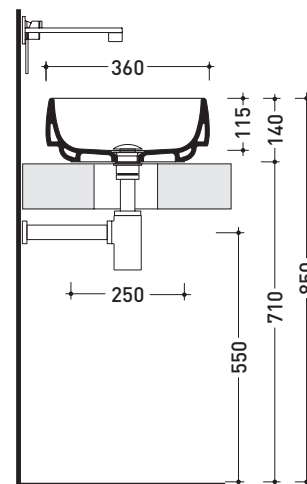

design **ALESSIO PINTO**

2019

FG50A Flag 50

Countertop basin 50 cm

●WITHOUT OVERFLOW ●WITHOUT TAP LEDGE

Complements: **Forty6 shelf (F6PS65)**
Filo 60 / 75 structure (FI60SV - FI75SV - FI75SC)
Furniture BOX - depth. 37
Furniture BOX - depth. 50
Line taps basin: ONE - NOKÉ - SI - FOLD - X1
Line accessories: TWO - HOOP - NOKÉ - FOLD

Package dim. **cm** | Weight **15,3 kg** | Pz. Pallet n° **18**

UNI EN 14688 - CL00 Dop-No14688

vista zenitale / zenital view

vista zenitale / zenital view

vista frontale / frontal view

sezione longitudinale / section