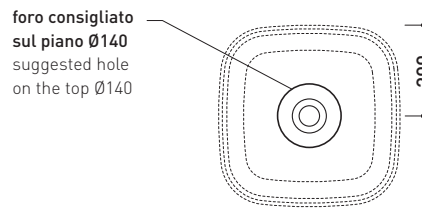

design **ALESSIO PINTO**

2019

FG40A Flag 40

Countertop basin 40 cm

●WITHOUT OVERFLOW ●WITHOUT TAP LEDGE

Complements: **Forty6 shelf (F6PS65)**
Filo 60 / 75 structure (FI60SV - FI75SV - FI75SC)
Furniture BOX - depth. 37
Furniture BOX - depth. 50
Line taps basin: ONE - NOKÉ - SI - FOLD - X1
Line accessories: TWO - HOOP - NOKÉ - FOLD

Technical accessories: **Chrome siphon (SIFL/CR) - Telescopic chrome siphon (SIFL066)**
Stop & Go drain (PLSG)
CERAMIC Stop & Go drain (PLCE)
CHROME waste with automatic integrated overflow (PLTPCE)
Waste with automatic integrated overflow and CERAMIC cover (PLTPCR)
Two piece set chrome tap filters (RF026)

Package dim. **cm** | Weight **8,6 kg** | Pz. Pallet n° **42**

CE UNI EN 14688 - CL00 Dop-No14688

vista zenitale / zenital view

vista zenitale / zenital view

vista frontale / frontal view

sezione longitudinale / section