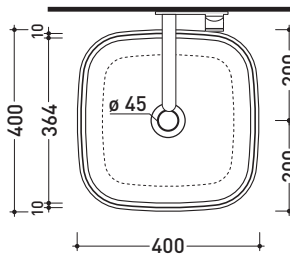

design **ALESSIO PINTO**

2019

FG40A Flag 40

Countertop basin 40 cm

●WITHOUT OVERFLOW ●WITHOUT TAP LEDGE

Complements: **Forty6 shelf (F6PS65)**
Filo 60 / 75 structure (FI60SV - FI75SV - FI75SC)
Furniture BOX - depth. 37
Furniture BOX - depth. 50
Line taps basin: ONE - NOKÉ - SI - FOLD - X1
Line accessories: TWO - HOOP - NOKÉ - FOLD

Package dim. **cm** | Weight **8,6 kg** | Pz. Pallet n° **42**

CE UNI EN 14688 - CL00 Dop-No14688

vista zenitale / zenital view

vista zenitale / zenital view

vista frontale / frontal view

sezione longitudinale / section