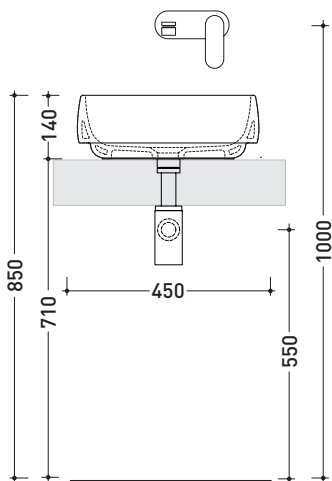

design **ALESSIO PINTO**

2019

FG40A Flag 40

Countertop basin 40 cm

●WITHOUT OVERFLOW ●WITHOUT TAP LEDGE

Complements: **Forty6 shelf (F6PS65)**
Filo 60 / 75 structure (FI60SV - FI75SV - FI75SC)
Furniture BOX - depth. 37
Furniture BOX - depth. 50
Line taps basin: ONE - NOKÉ - SI - FOLD - X1
Line accessories: TWO - HOOP - NOKÉ - FOLD

Package dim. **cm** | Weight **8,6 kg** | Pz. Pallet n° **42**

CE UNI EN 14688 - CL00 Dop-No14688

vista zenitale / zenital view

vista zenitale / zenital view

vista frontale / frontal view

sezione longitudinale / section

sizes in mm

Please consider a 2% tolerance on indicated measurements

CERAMIC: glossy finish

matt finish

<http://www.ceramicaflaminia.it/en/products/345-flag>

©ceramicaflaminiaspa - All rights reserved. Unauthorized copying, publication, reproduction as well as partial reproduction are prohibited