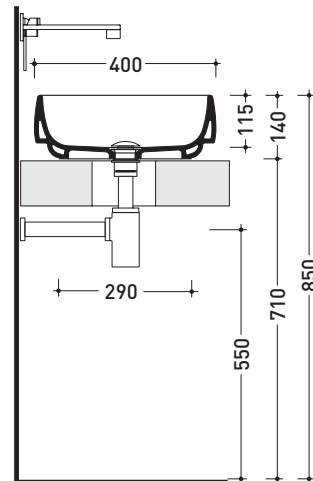

design **ALESSIO PINTO**

2019

FG40A Flag 40

Countertop basin 40 cm

●WITHOUT OVERFLOW ●WITHOUT TAP LEDGE

Complements: **Forty6 shelf (F6PS65)**
Filo 60 / 75 structure (FI60SV - FI75SV - FI75SC)
Furniture BOX - depth. 37
Furniture BOX - depth. 50
Line taps basin: ONE - NOKÉ - SI - FOLD - X1
Line accessories: TWO - HOOP - NOKÉ - FOLD

Package dim. **cm** | Weight **8,6 kg** | Pz. Pallet n° **42**

CE UNI EN 14688 - CL00 Dop-No14688

vista zenitale / zenital view

vista zenitale / zenital view

vista frontale / frontal view

sezione longitudinale / section

sizes in mm

Please consider a 2% tolerance on indicated measurements

CERAMIC: glossy finish

matt finish

<http://www.ceramicaflaminia.it/en/products/345-flag>

©ceramicaflaminiaspa - All rights reserved. Unauthorized copying, publication, reproduction as well as partial reproduction are prohibited