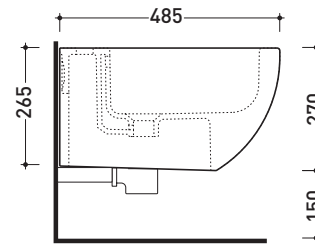

## AP219 MiniApp

Wall hung single-hole bidet (fixing kit included art. 9008)

• WITH OVERFLOW • WITHOUT TAP HOLE ON DEMAND

Complements: **Line taps bidet:** ONE - NOKÈ - SI - FOLD - X1  
**Line accessories:** TWO - HOOP - NOKÈ - FOLD

Package dim. | Weight 16,7 kg | Pz. Pallet n° 18

UNI EN 14528 - CL20 Dop-No14528

vista zenitale / zenital view

vista laterale / lateral view

sezione longitudinale / section

art. 9008  
 kit di fissaggio  
 Fischer (in dotazione)  
 Fischer fixing kit  
 (included in the box)

vista retro / back view

sizes in mm

Please consider a 2% tolerance on indicated measurements

CERAMIC: glossy finish

white black

matt finish

milky white carbone lava grey fango argilla cenere