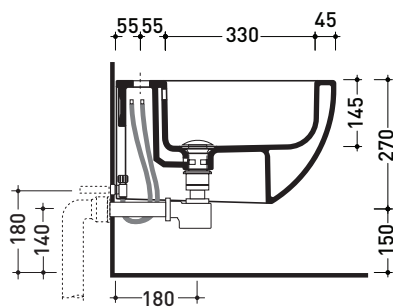

Package dim. | Weight 16,7 kg | Pz. Pallet n° 18

UNI EN 14528 - CL20 Dop-No14528

vista zenitale / zenital view

vista laterale / lateral view

sezione longitudinale / section

art. 9008  
 kit di fissaggio  
 Fischer (in dotazione)  
 Fischer fixing kit  
 (included in the box)

vista retro / back view

sizes in mm

Please consider a 2% tolerance on indicated measurements

CERAMIC: glossy finish

white black

matt finish

milky white carbone lava grey fango argilla cenere