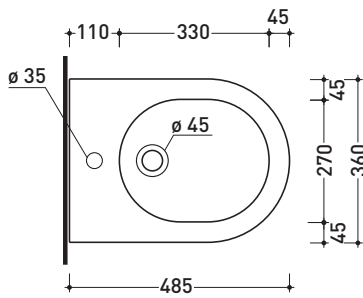

## AP219 MiniApp

Wall hung single-hole bidet (fixing kit included art. 9008)

• WITH OVERFLOW • WITHOUT TAP HOLE ON DEMAND

Complements: **Line taps bidet:** ONE - NOKÈ - SI - FOLD - X1  
**Line accessories:** TWO - HOOP - NOKÈ - FOLD

Package dim. | Weight 16,7 kg | Pz. Pallet n° 18

UNI EN 14528 - CL20 Dop-No14528

vista zenitale / zenital view

vista laterale / lateral view

sezione longitudinale / section

art. 9008  
 kit di fissaggio  
 Fischer (in dotazione)  
 Fischer fixing kit  
 (included in the box)

vista retro / back view

sizes in mm

Please consider a 2% tolerance on indicated measurements

CERAMIC: glossy finish

white black

matt finish

milky white carbone lava grey fango argilla cenere