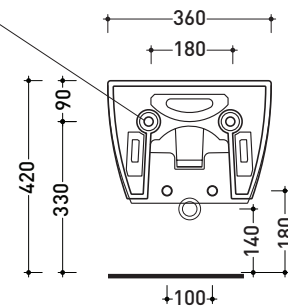

Package dim. | Weight 16,7 kg | Pz. Pallet n° 18

UNI EN 14528 - CL20 Dop-No14528

vista zenitale / zenital view

vista laterale / lateral view

sezione longitudinale / section

art. 9008  
 kit di fissaggio  
 Fischer (in dotazione)  
 Fischer fixing kit  
 (included in the box)

vista retro / back view

sizes in mm

Please consider a 2% tolerance on indicated measurements

CERAMIC: glossy finish

white black

matt finish

milky white carbone lava grey fango argilla cenere