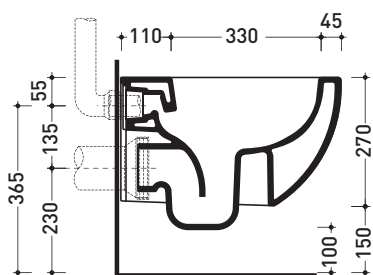

Technical accessories: **Universal fixing bracket for wall hung wc/bidet (41/P)**

Package dim. | Weight 21,5 kg | Pz. Pallet n° 18

CE UNI EN 997

Dop-No997

Flaminia does not recommend combining this toilet model with rapid-flow/flushometer systems or traditional high tanks

vista zenitale / zenital view

vista laterale / lateral view

sezione longitudinale / section

art. 9008  
 kit di fissaggio  
 Fischer (in dotazione)  
 Fischer fixing kit  
 (included in the box)

vista retro / back view

sizes in mm

Please consider a 2% tolerance on indicated measurements

CERAMIC: glossy finish

white black

matt finish

milky white carbone lava grey fango argilla cenere