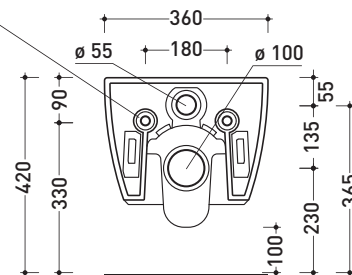

Technical accessories: **Universal fixing bracket for wall hung wc/bidet (41/P)**

Package dim. | Weight 21,5 kg | Pz. Pallet n° 18

CE UNI EN 997

Dop-No997

Flaminia does not recommend combining this toilet model with rapid-flow/flushometer systems or traditional high tanks

vista zenitale / zenital view

vista laterale / lateral view

sezione longitudinale / section

art. 9008  
 kit di fissaggio  
 Fischer (in dotazione)  
 Fischer fixing kit  
 (included in the box)

vista retro / back view

sizes in mm

Please consider a 2% tolerance on indicated measurements

CERAMIC: glossy finish

white black

matt finish

milky white carbone lava grey fango argilla cenere