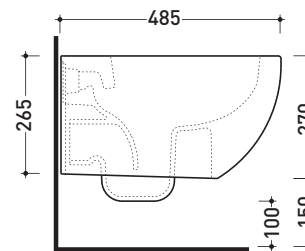

Technical accessories: **Universal fixing bracket for wall hung wc/bidet (41/P)**

Package dim. | Weight 21,5 kg | Pz. Pallet n° 18

CE UNI EN 997

Dop-No997

Flaminia does not recommend combining this toilet model with rapid-flow/flushometer systems or traditional high tanks

vista zenitale / zenital view

vista laterale / lateral view

sezione longitudinale / section

art. 9008  
 kit di fissaggio  
 Fischer (in dotazione)  
 Fischer fixing kit  
 (included in the box)

vista retro / back view

sizes in mm

Please consider a 2% tolerance on indicated measurements

CERAMIC: glossy finish

white black

matt finish

milky white carbone lava grey fango argilla cenere