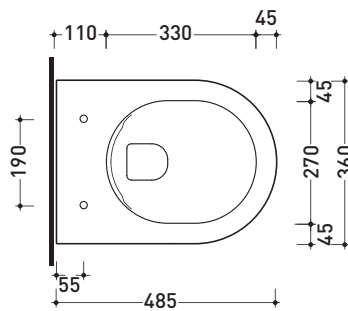

Technical accessories: **Universal fixing bracket for wall hung wc/bidet (41/P)**

Package dim. | Weight 21,5 kg | Pz. Pallet n° 18

CE UNI EN 997

Dop-No997

Flaminia does not recommend combining this toilet model with rapid-flow/flushometer systems or traditional high tanks

vista zenitale / zenital view

vista laterale / lateral view

sezione longitudinale / section

art. 9008  
 kit di fissaggio  
 Fischer (in dotazione)  
 Fischer fixing kit  
 (included in the box)

vista retro / back view

sizes in mm

Please consider a 2% tolerance on indicated measurements

CERAMIC: glossy finish

white black

matt finish

milky white carbone lava grey fango argilla cenere