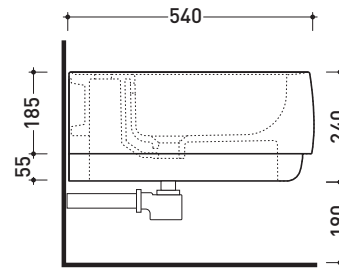

FG218

Wall hung single-hole bidet (fixing kit art. 9008 included)

• WITH OVERFLOW • WITHOUT TAP HOLE ON DEMAND

Complements: **Line taps bidet:** ONE - NOKÉ - SI - FOLD - X1
Line accessories: TWO - HOOP - NOKÉ - FOLD

Package dim. cm | Weight 19 kg | Pz. Pallet n° 15

UNI EN 14528 - CL20 Dop-No14528

vista zenitale / zenital view

vista laterale / lateral view

sezione longitudinale / section

vista retro / back view

sizes in mm