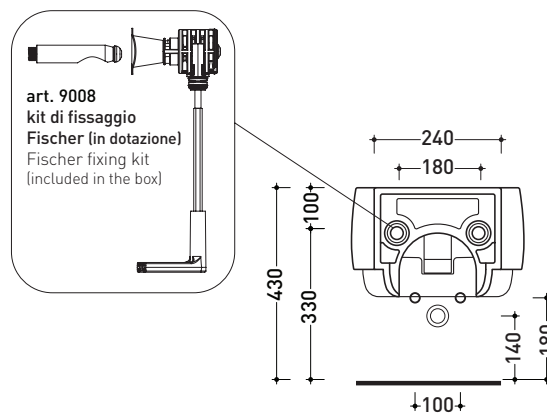

FG218

Wall hung single-hole bidet (fixing kit art. 9008 included)

• WITH OVERFLOW • WITHOUT TAP HOLE ON DEMAND

Complements: **Line taps bidet:** ONE - NOKÉ - SI - FOLD - X1
Line accessories: TWO - HOOP - NOKÉ - FOLD

Technical accessories: **Universal fixing bracket for wall hung wc/bidet (41/P)**
Short chrome siphon for bidet (SIFB/CR)
Stop & Go drain (PLSG)
CERAMIC Stop & Go drain (PLCE)
Two piece set chrome tap filters (RF026)

Package dim. cm | Weight 19 kg | Pz. Pallet n° 15

UNI EN 14528 - CL20 Dop-No14528

vista zenitale / zenital view

vista laterale / lateral view

sezione longitudinale / section

vista retro / back view

sizes in mm

Please consider a 2% tolerance on indicated measurements

CERAMIC: glossy finish

matt finish

CERAMIC STRIPES: matt finish

METAL