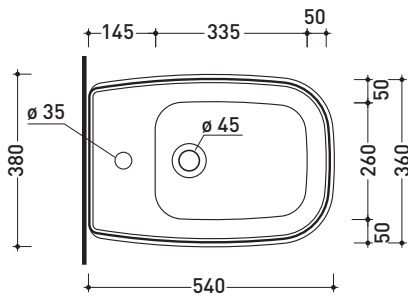

FG218

Wall hung single-hole bidet (fixing kit art. 9008 included)

• WITH OVERFLOW • WITHOUT TAP HOLE ON DEMAND

Complements: **Line taps bidet:** ONE - NOKÉ - SI - FOLD - X1
Line accessories: TWO - HOOP - NOKÉ - FOLD

Package dim. cm | Weight 19 kg | Pz. Pallet n° 15

UNI EN 14528 - CL20 Dop-No14528

vista zenitale / zenital view

vista laterale / lateral view

sezione longitudinale / section

vista retro / back view

sizes in mm