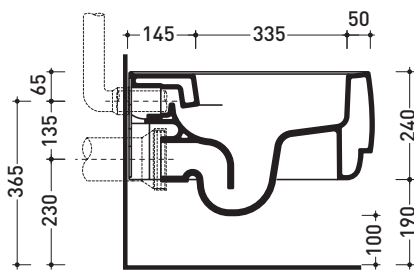

Package dim. cm | Weight 20,5 kg | Pz. Pallet n° 15

UNI EN 997

Dop-No997

Flaminia does not recommend combining this toilet model with rapid-flow/flushometer systems or traditional high tanks

vista zenitale / zenital view

vista laterale / lateral view

sezione longitudinale / section

vista retro / back view

sizes in mm

Please consider a 2% tolerance on indicated measurements

CERAMIC: glossy finish

white black

matt finish