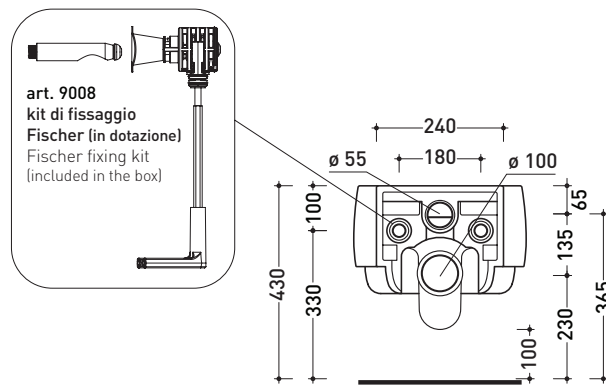

FG118G

Wall hung wc with goclean® system (fixing kit art. 9008 included)

Complements: Soft-closing thermosetting wrapping seat&cover (FGCW03 - FGCW03OR)
Line accessories: TWO - HOOP - NOKÉ - FOLD

Technical accessories: Universal fixing bracket for wall hung wc/bidet (41/P)

Package dim. cm | Weight 20,5 kg | Pz. Pallet n° 15

UNI EN 997

Dop-No997

Flaminia does not recommend combining this toilet model with rapid-flow/flushometer systems or traditional high tanks

vista zenitale / zenital view

vista laterale / lateral view

sezione longitudinale / section

vista retro / back view

sizes in mm

Please consider a 2% tolerance on indicated measurements

CERAMIC: glossy finish

white black

matt finish