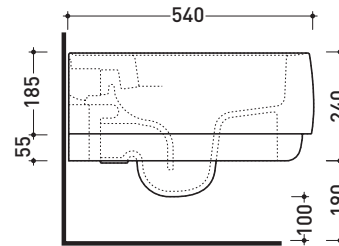

Package dim. cm | Weight 20,5 kg | Pz. Pallet n° 15

UNI EN 997

Dop-No997

Flaminia does not recommend combining this toilet model with rapid-flow/flushometer systems or traditional high tanks

vista zenitale / zenital view

vista laterale / lateral view

sezione longitudinale / section

vista retro / back view

sizes in mm

Please consider a 2% tolerance on indicated measurements

CERAMIC: glossy finish

white black

matt finish