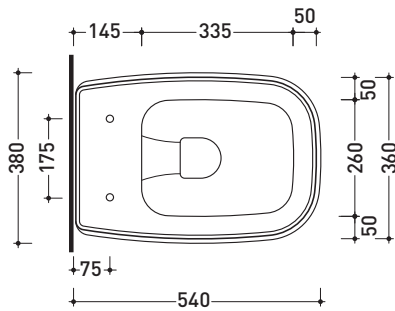

FG118G

Wall hung wc with goclean® system (fixing kit art. 9008 included)

Complements: Soft-closing thermosetting wrapping seat&cover (FGCW03 - FGCW03OR)
Line accessories: TWO - HOOP - NOKÉ - FOLD

Technical accessories: Universal fixing bracket for wall hung wc/bidet (41/P)

Package dim. cm | Weight 20,5 kg | Pz. Pallet n° 15

UNI EN 997

Dop-No997

Flaminia does not recommend combining this toilet model with rapid-flow/flushometer systems or traditional high tanks

vista zenitale / zenital view

vista laterale / lateral view

sezione longitudinale / section

vista retro / back view

sizes in mm

Please consider a 2% tolerance on indicated measurements

CERAMIC: glossy finish

white black

matt finish