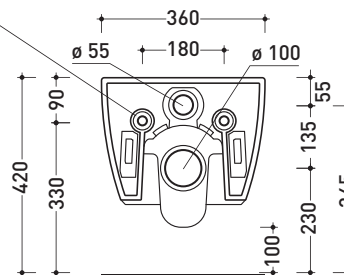

Technical accessories: Universal fixing bracket for wall hung wc/bidet (41/P)

Package dim. | Weight 22,5 kg | Pz. Pallet n° 18

CE UNI EN 997

Dop-No997

Flaminia does not recommend combining this toilet model with rapid-flow/flushometer systems or traditional high tanks

vista zenitale / zenital view

vista laterale / lateral view

sezione longitudinale / section

art. 9008
 kit di fissaggio
 Fischer (in dotazione)
 Fischer fixing kit
 (included in the box)

vista retro / back view

sizes in mm

Please consider a 2% tolerance on indicated measurements

CERAMIC: glossy finish

white black

matt finish

milky white carbone lava grey fango argilla cenere