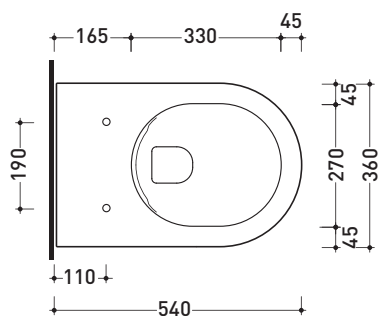

Technical accessories: Universal fixing bracket for wall hung wc/bidet (41/P)

Package dim. | Weight 22,5 kg | Pz. Pallet n° 18

CE UNI EN 997

Dop-No997

Flaminia does not recommend combining this toilet model with rapid-flow/flushometer systems or traditional high tanks

vista zenitale / zenital view

vista laterale / lateral view

sezione longitudinale / section

art. 9008
 kit di fissaggio
 Fischer (in dotazione)
 Fischer fixing kit
 (included in the box)

vista retro / back view

sizes in mm

Please consider a 2% tolerance on indicated measurements

CERAMIC: glossy finish

white black

matt finish

milky white carbone lava grey fango argilla cenere