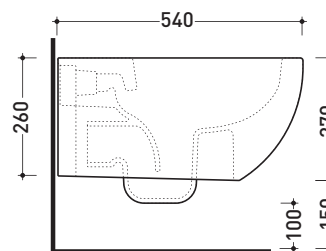

Technical accessories: Universal fixing bracket for wall hung wc/bidet (41/P)

Package dim. | Weight 22,5 kg | Pz. Pallet n° 18

CE UNI EN 997

Dop-No997

Flaminia does not recommend combining this toilet model with rapid-flow/flushometer systems or traditional high tanks

vista zenitale / zenital view

vista laterale / lateral view

sezione longitudinale / section

art. 9008
 kit di fissaggio
 Fischer (in dotazione)
 Fischer fixing kit
 (included in the box)

vista retro / back view

sizes in mm

Please consider a 2% tolerance on indicated measurements

CERAMIC: glossy finish

white black

matt finish

milky white carbone lava grey fango argilla cenere