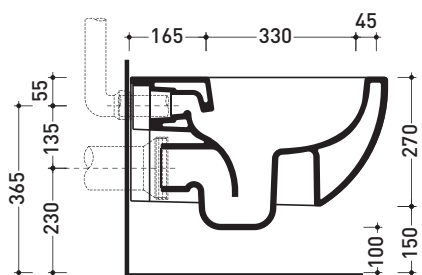

Technical accessories: Universal fixing bracket for wall hung wc/bidet (41/P)

Package dim. | Weight 22,5 kg | Pz. Pallet n° 18

CE UNI EN 997

Dop-No997

Flaminia does not recommend combining this toilet model with rapid-flow/flushometer systems or traditional high tanks

vista zenitale / zenital view

vista laterale / lateral view

sezione longitudinale / section

art. 9008
 kit di fissaggio
 Fischer (in dotazione)
 Fischer fixing kit
 (included in the box)

vista retro / back view

sizes in mm

Please consider a 2% tolerance on indicated measurements

CERAMIC: glossy finish

white black

matt finish

milky white carbone lava grey fango argilla cenere