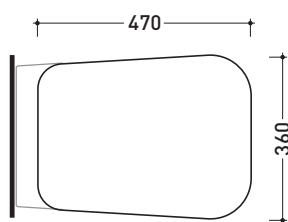

CMCW03

Soft-closing thermosetting wrapping seat & cover

Complements: Como wall hung wc (CM118)

Package dim. 51 x 40 x 6 cm | Weight 3 kg | Pz. Pallet n° -

vista zenitale / zenital view

vista laterale / lateral view

vista frontale / frontal view

sizes in mm

THERMOSETTING: glossy finish

white