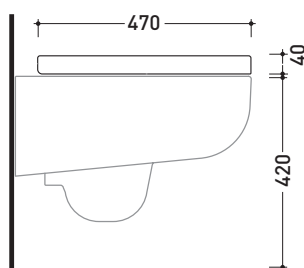

CMCW03

Soft-closing thermosetting wrapping seat & cover

Complements: Como wall hung wc (CM118)

Package dim. 51 x 40 x 6 cm | Weight 3 kg | Pz. Pallet n° -

vista zenitale / zenital view

vista laterale / lateral view

vista frontale / frontal view

sizes in mm

THERMOSETTING: glossy finish

white