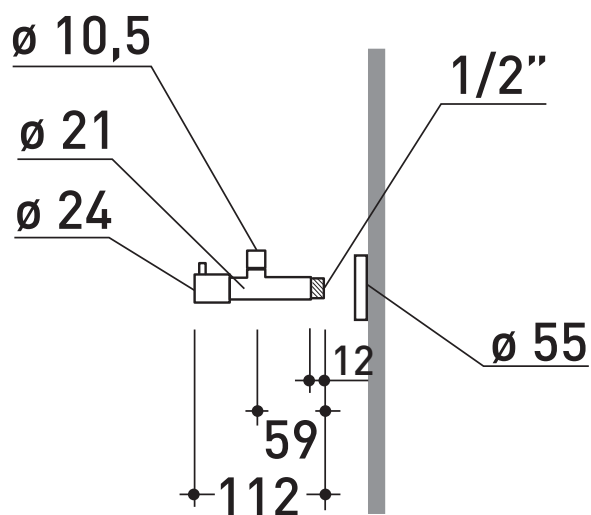

## RF026

Two pieces set tap filters

Package dim.

Weight **0,5 kg**

Pz. Pallet n° -

sizes in mm

BRASS: glossy finish

chrome