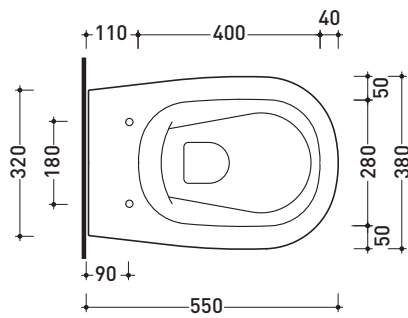

## IO118G

Wall hung wc with **goclean®** system (fixing kit included art. 9008)

Complements: **SLIM soft-closing thermosetting seat&cover** (IOCW07)  
 Line accessories: **TWO - HOOP - NOKÉ - FOLD**

Technical accessories: **Universal fixing bracket for wall hung wc/bidet** (41/P)

Package dim. | Weight **20,5 kg** | Pz. Pallet n° **18**

CE UNI EN 997

Dop-No997

Flaminia does not recommend combining this toilet model with rapid-flow/flushometer systems or traditional high tanks

vista zenitale / zenital view

vista laterale / lateral view

sezione longitudinale / section

art. 9008  
 kit di fissaggio  
 Fischer (in dotazione)  
 Fischer fixing kit  
 (included in the box)

vista retro / back view

sizes in mm

Please consider a 2% tolerance on indicated measurements