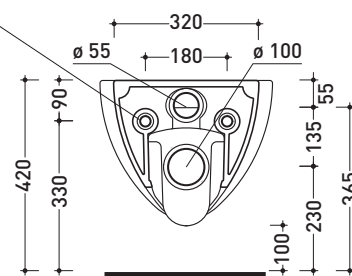

Package dim. | Weight **20,5 kg** | Pz. Pallet n° **18**

CE UNI EN 997

Dop-No997

Flaminia does not recommend combining this toilet model with rapid-flow/flushometer systems or traditional high tanks

vista zenitale / zenital view

vista laterale / lateral view

sezione longitudinale / section

art. 9008  
 kit di fissaggio  
 Fischer (in dotazione)  
 Fischer fixing kit  
 (included in the box)

vista retro / back view

sizes in mm

Please consider a 2% tolerance on indicated measurements