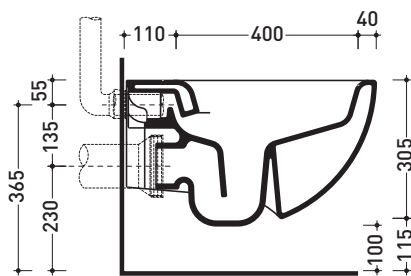

## IO118G

Wall hung wc with **goclean®** system (fixing kit included art. 9008)

Complements: **SLIM soft-closing thermosetting seat&cover** (IOCW07)  
 Line accessories: **TWO - HOOP - NOKÉ - FOLD**

Technical accessories: **Universal fixing bracket for wall hung wc/bidet** (41/P)

Package dim. | Weight **20,5 kg** | Pz. Pallet n° **18**

CE UNI EN 997

Dop-No997

Flaminia does not recommend combining this toilet model with rapid-flow/flushometer systems or traditional high tanks

vista zenitale / zenital view

vista laterale / lateral view

sezione longitudinale / section

art. 9008  
 kit di fissaggio  
 Fischer (in dotazione)  
 Fischer fixing kit  
 (included in the box)

vista retro / back view

sizes in mm

Please consider a 2% tolerance on indicated measurements