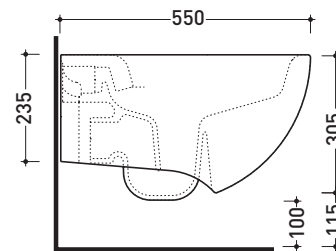

Package dim. | Weight **20,5 kg** | Pz. Pallet n° **18**

CE UNI EN 997

Dop-No997

Flaminia does not recommend combining this toilet model with rapid-flow/flushometer systems or traditional high tanks

vista zenitale / zenital view

vista laterale / lateral view

sezione longitudinale / section

art. 9008  
 kit di fissaggio  
 Fischer (in dotazione)  
 Fischer fixing kit  
 (included in the box)

vista retro / back view

sizes in mm

Please consider a 2% tolerance on indicated measurements