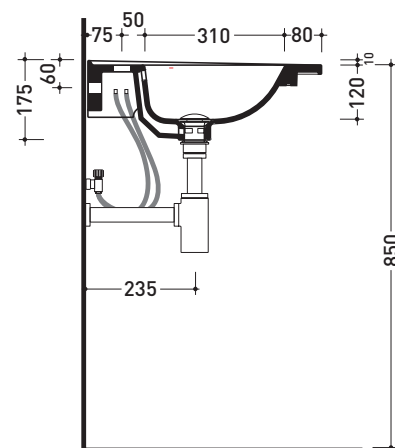

## BM120L Bloom 120

Wall-hung or suitable for furniture console cm 122

•WITH OVERFLOW •ARRANGED FOR THREE TAP HOLES

Complements: **Towel rail structure (BM120S)**  
**Box wall hung vanity unit H50 with 2 drawers (BBX949)**  
**Box wall hung vanity unit H50 with 1 drawer (BBX945)**  
**Line taps basin: ONE - NOKÈ - SI - FOLD - X1**  
**Line accessories: TWO - HOOP - NOKÈ - FOLD**

Package dim. | Weight **31 kg** | Pz. Pallet n° **10**

CE UNI EN 14688 - CL20 Dop-No14688

vista zenitale / zenital view

vista zenitale / zenital view

vista frontale / frontal view

sezione longitudinale / section

sizes in mm

Please consider a 2% tolerance on indicated measurements

CERAMIC: glossy finish

matt finish