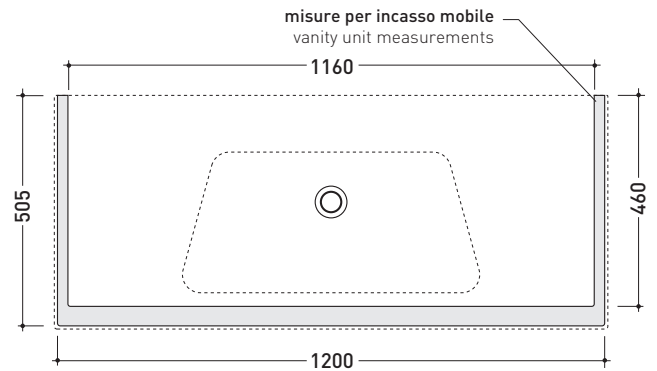

## BM120L Bloom 120

Wall-hung or suitable for furniture console cm 122

•WITH OVERFLOW •ARRANGED FOR THREE TAP HOLES

Complements: **Towel rail structure (BM120S)**  
**Box wall hung vanity unit H50 with 2 drawers (BBX949)**  
**Box wall hung vanity unit H50 with 1 drawer (BBX945)**  
**Line taps basin: ONE - NOKÈ - SI - FOLD - X1**  
**Line accessories: TWO - HOOP - NOKÈ - FOLD**

Package dim. | Weight **31 kg** | Pz. Pallet n° **10**

CE UNI EN 14688 - CL20 Dop-No14688

vista zenitale / zenital view

vista zenitale / zenital view

vista frontale / frontal view

sezione longitudinale / section

sizes in mm

Please consider a 2% tolerance on indicated measurements

CERAMIC: glossy finish

matt finish