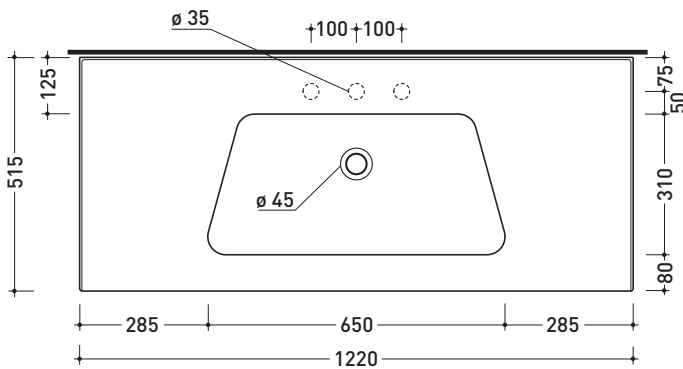

## BM120L Bloom 120

Wall-hung or suitable for furniture console cm 122

•WITH OVERFLOW •ARRANGED FOR THREE TAP HOLES

Complements: **Towel rail structure (BM120S)**  
**Box wall hung vanity unit H50 with 2 drawers (BBX949)**  
**Box wall hung vanity unit H50 with 1 drawer (BBX945)**  
**Line taps basin: ONE - NOKÈ - SI - FOLD - X1**  
**Line accessories: TWO - HOOP - NOKÈ - FOLD**

Package dim. | Weight **31 kg** | Pz. Pallet n° **10**

CE UNI EN 14688 - CL20 Dop-No14688

vista zenitale / zenital view

vista zenitale / zenital view

vista frontale / frontal view

sezione longitudinale / section

sizes in mm

Please consider a 2% tolerance on indicated measurements

CERAMIC: glossy finish

matt finish