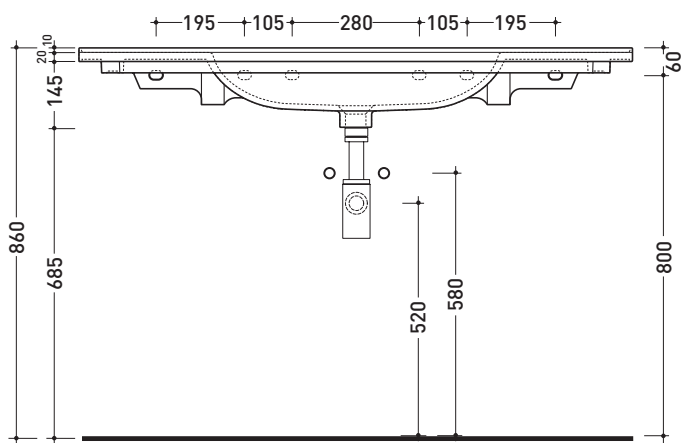

## BM120L Bloom 120

Wall-hung or suitable for furniture console cm 122

•WITH OVERFLOW •ARRANGED FOR THREE TAP HOLES

Complements: **Towel rail structure (BM120S)**  
**Box wall hung vanity unit H50 with 2 drawers (BBX949)**  
**Box wall hung vanity unit H50 with 1 drawer (BBX945)**  
**Line taps basin: ONE - NOKÈ - SI - FOLD - X1**  
**Line accessories: TWO - HOOP - NOKÈ - FOLD**

Package dim. | Weight **31 kg** | Pz. Pallet n° **10**

CE UNI EN 14688 - CL20 Dop-No14688

vista zenitale / zenital view

vista zenitale / zenital view

vista frontale / frontal view

sezione longitudinale / section

sizes in mm

Please consider a 2% tolerance on indicated measurements

CERAMIC: glossy finish

matt finish