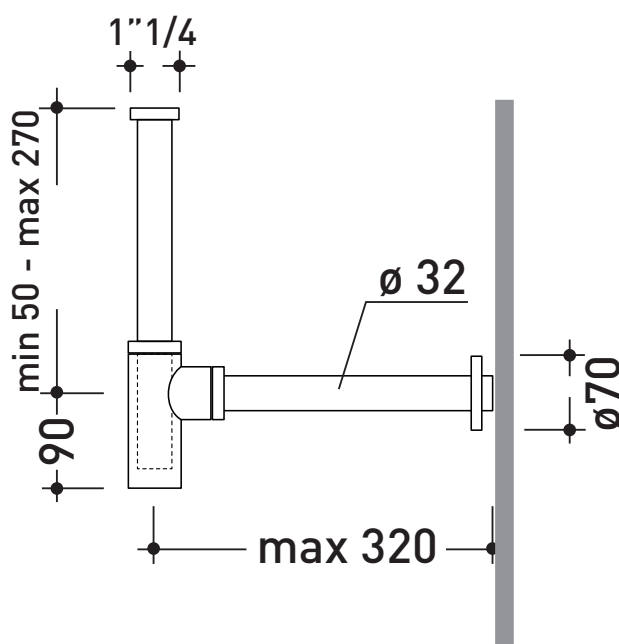

### SIFL/CR

Basin siphon (1"1/4)

Package dim.

Weight **0,9 kg**

Pz. Pallet n° -

sizes in mm

BRASS: glossy finish

chrome