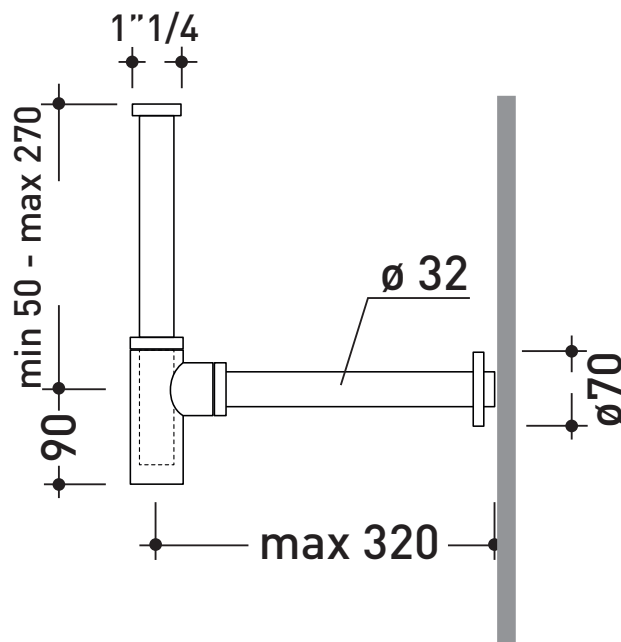

SIFL/CR

CHROME basin siphon (1"1/4)

Package dim. | Weight **0,9 kg** | Pz. Pallet n° -

SIFLNE

MAT BLACK basin siphon (1"1/4)

Package dim. | Weight **0,9 kg** | Pz. Pallet n° -

SIFDR

GOLD basin siphon (1"1/4)

Package dim. | Weight **1,2 kg** | Pz. Pallet n° -

sizes in mm

BRASS: glossy finish

chrome

gold

matt finish

black

<http://www.ceramicaflaminia.it/en/>