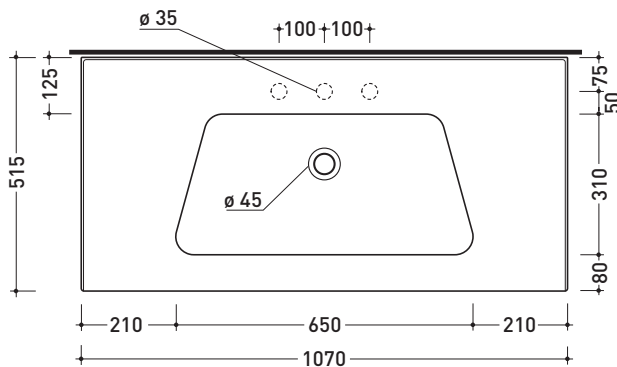

## BM105L Bloom 105

Wall-hung or suitable for furniture consolle cm 107

•WITH OVERFLOW •ARRANGED FOR THREE TAP HOLES

Complements: **Towel rail structure** (BM105S)  
**Box wall hung vanity unit H50 with 2 drawers** (BBX839)  
**Box wall hung vanity unit H50 with 1 drawer** (BBX835)  
**Box wall hung vanity unit H25 with 1 drawer** (BBX969)  
**Line taps basin: ONE - NOKÈ - SI - FOLD - X1**  
**Line accessories: TWO - HOOP - NOKÈ - FOLD**

Package dim. | Weight **27,5 kg** | Pz. Pallet n° **10**

CE UNI EN 14688 - CL20 Dop-No14688

vista zenitale / zenital view

vista zenitale / zenital view

vista frontale / frontal view

sezione longitudinale / section

sizes in mm

Please consider a 2% tolerance on indicated measurements

CERAMIC: glossy finish

matt finish