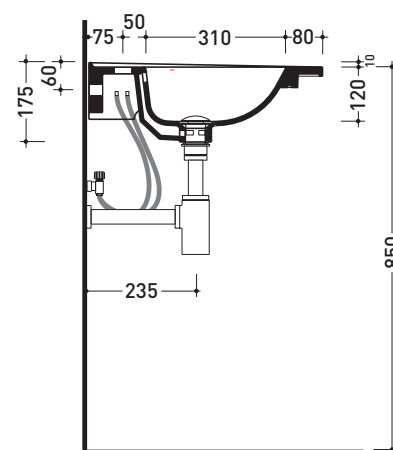

## BM105L Bloom 105

Wall-hung or suitable for furniture consolle cm 107

•WITH OVERFLOW •ARRANGED FOR THREE TAP HOLES

Complements: **Towel rail structure** (BM105S)  
**Box wall hung vanity unit H50 with 2 drawers** (BBX839)  
**Box wall hung vanity unit H50 with 1 drawer** (BBX835)  
**Box wall hung vanity unit H25 with 1 drawer** (BBX969)  
**Line taps basin: ONE - NOKÈ - SI - FOLD - X1**  
**Line accessories: TWO - HOOP - NOKÈ - FOLD**

Package dim. | Weight **27,5 kg** | Pz. Pallet n° **10**

CE UNI EN 14688 - CL20 Dop-No14688

vista zenitale / zenital view

vista zenitale / zenital view

vista frontale / frontal view

sezione longitudinale / section

sizes in mm

Please consider a 2% tolerance on indicated measurements

CERAMIC: glossy finish

matt finish