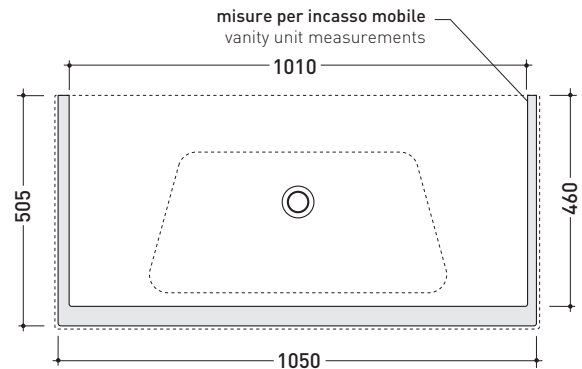

## BM105L Bloom 105

Wall-hung or suitable for furniture consolle cm 107

•WITH OVERFLOW •ARRANGED FOR THREE TAP HOLES

Complements: **Towel rail structure** (BM105S)  
**Box wall hung vanity unit H50 with 2 drawers** (BBX839)  
**Box wall hung vanity unit H50 with 1 drawer** (BBX835)  
**Box wall hung vanity unit H25 with 1 drawer** (BBX969)  
**Line taps basin: ONE - NOKÈ - SI - FOLD - X1**  
**Line accessories: TWO - HOOP - NOKÈ - FOLD**

Package dim. | Weight **27,5 kg** | Pz. Pallet n° **10**

CE UNI EN 14688 - CL20 Dop-No14688

vista zenitale / zenital view

vista zenitale / zenital view

vista frontale / frontal view

sezione longitudinale / section

sizes in mm

Please consider a 2% tolerance on indicated measurements

CERAMIC: glossy finish

matt finish