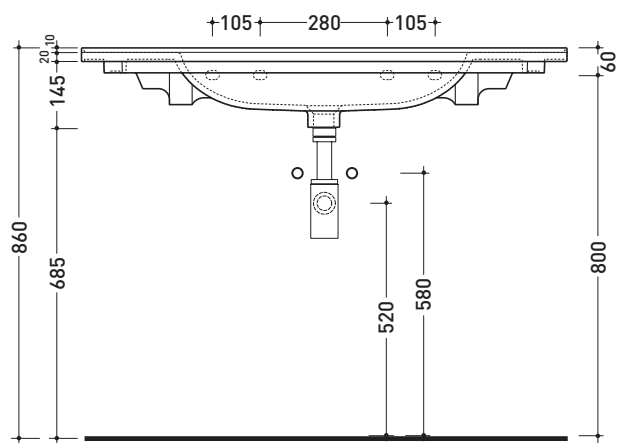

## BM105L Bloom 105

Wall-hung or suitable for furniture consolle cm 107

•WITH OVERFLOW •ARRANGED FOR THREE TAP HOLES

Complements: **Towel rail structure** (BM105S)  
**Box wall hung vanity unit H50 with 2 drawers** (BBX839)  
**Box wall hung vanity unit H50 with 1 drawer** (BBX835)  
**Box wall hung vanity unit H25 with 1 drawer** (BBX969)  
**Line taps basin: ONE - NOKÈ - SI - FOLD - X1**  
**Line accessories: TWO - HOOP - NOKÈ - FOLD**

Package dim. | Weight **27,5 kg** | Pz. Pallet n° **10**

CE UNI EN 14688 - CL20 Dop-No14688

vista zenitale / zenital view

vista zenitale / zenital view

vista frontale / frontal view

sezione longitudinale / section

sizes in mm

Please consider a 2% tolerance on indicated measurements

CERAMIC: glossy finish

matt finish