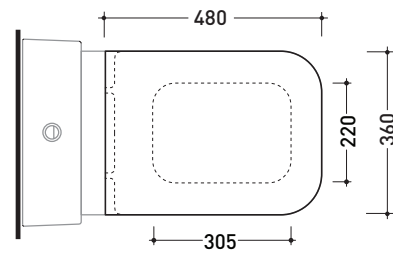

## TRCW03

Soft-closing thermosetting wrapping seat & cover

Complements: Terra wc (TR117)

Package dim. 52 x 40 x 7 cm | Weight 3,4 kg | Pz. Pallet n° -

art. TR117  
vista zenitale / zenital view

art. TR117 + TR39  
vista zenitale / zenital view

art. TR117  
vista laterale / lateral view

art. TR117 + TR39  
vista laterale / lateral view

sizes in mm

**THERMOSETTING:** glossy finish

matt finish