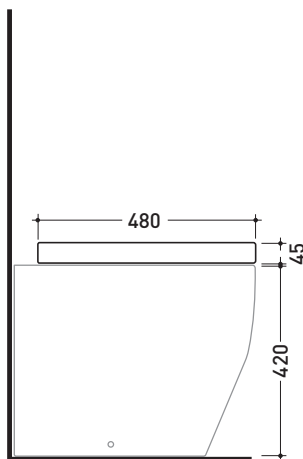

## TRCW03

Soft-closing thermosetting wrapping seat & cover

Complements: Terra wc (TR117)

Package dim. 52 x 40 x 7 cm | Weight 3,4 kg | Pz. Pallet n° -

art. TR117  
vista zenitale / zenital view

art. TR117 + TR39  
vista zenitale / zenital view

art. TR117  
vista laterale / lateral view

art. TR117 + TR39  
vista laterale / lateral view

sizes in mm

**THERMOSETTING:** glossy finish

matt finish