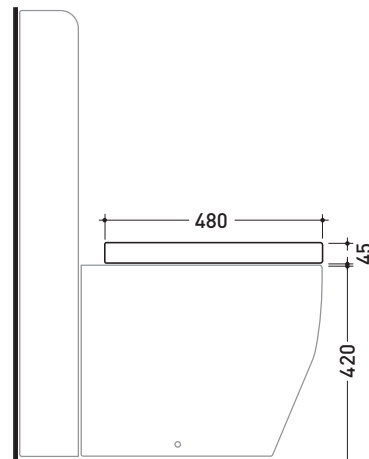

## TRCW03

Soft-closing thermosetting wrapping seat & cover

Complements: Terra wc (TR117)

Package dim. 52 x 40 x 7 cm | Weight 3,4 kg | Pz. Pallet n° -

art. TR117  
vista zenitale / zenital view

art. TR117 + TR39  
vista zenitale / zenital view

art. TR117  
vista laterale / lateral view

art. TR117 + TR39  
vista laterale / lateral view

sizes in mm

**THERMOSETTING:** glossy finish

matt finish