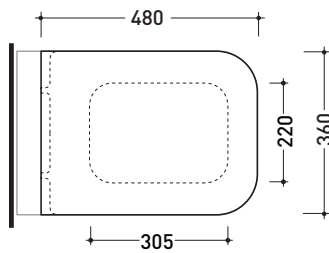

## TRCW03

Soft-closing thermosetting wrapping seat & cover

Complements: Terra wc (TR117)

Package dim. 52 x 40 x 7 cm | Weight 3,4 kg | Pz. Pallet n° -

art. TR117  
vista zenitale / zenital view

art. TR117 + TR39  
vista zenitale / zenital view

art. TR117  
vista laterale / lateral view

art. TR117 + TR39  
vista laterale / lateral view

sizes in mm

**THERMOSETTING:** glossy finish

matt finish