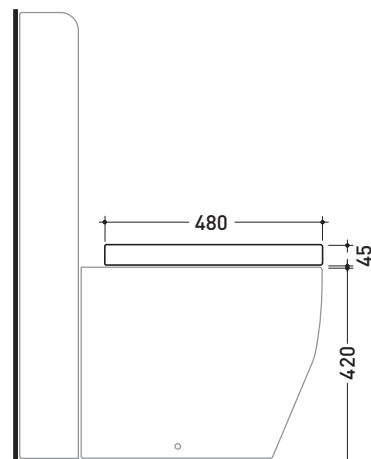

TRCW02

Thermosetting wrapping seat & cover

Complements: Terra wc (TR117)

Package dim. 52 x 40 x 7 cm | Weight 3,4 kg | Pz. Pallet n° -

art. TR117
vista zenitale / zenital view

art. TR117 + TR39
vista zenitale / zenital view

art. TR117
vista laterale / lateral view

art. TR117 + TR39
vista laterale / lateral view

sizes in mm

THERMOSETTING: glossy finish

white