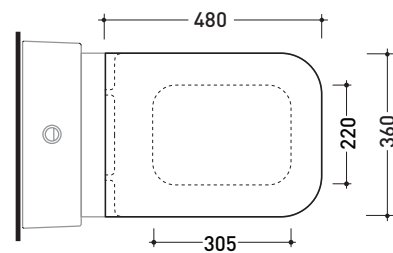

TRCW02

Thermosetting wrapping seat & cover

Complements: Terra wc (TR117)

Package dim. 52 x 40 x 7 cm | Weight 3,4 kg | Pz. Pallet n° -

art. TR117
vista zenitale / zenital view

art. TR117 + TR39
vista zenitale / zenital view

art. TR117
vista laterale / lateral view

art. TR117 + TR39
vista laterale / lateral view

sizes in mm

THERMOSETTING: glossy finish

white