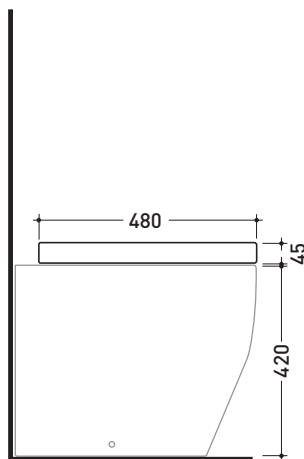

TRCW02

Thermosetting wrapping seat & cover

Complements: Terra wc (TR117)

Package dim. 52 x 40 x 7 cm | Weight 3,4 kg | Pz. Pallet n° -

art. TR117
vista zenitale / zenital view

art. TR117 + TR39
vista zenitale / zenital view

art. TR117
vista laterale / lateral view

art. TR117 + TR39
vista laterale / lateral view

sizes in mm

THERMOSETTING: glossy finish

white