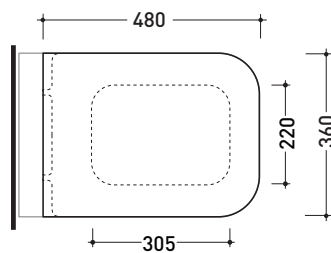

TRCW02

Thermosetting wrapping seat & cover

Complements: Terra wc (TR117)

Package dim. 52 x 40 x 7 cm | Weight 3,4 kg | Pz. Pallet n° -

art. TR117
vista zenitale / zenital view

art. TR117 + TR39
vista zenitale / zenital view

art. TR117
vista laterale / lateral view

art. TR117 + TR39
vista laterale / lateral view

sizes in mm

THERMOSETTING: glossy finish

white