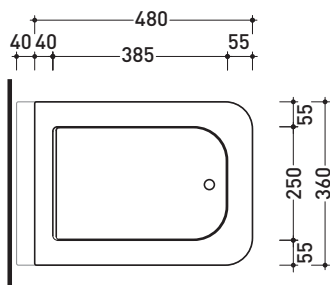

design **ALESSIO PINTO**

2008

VLCW03

Soft-closing thermosetting wrapping seat & cover

Complements: **Volo wall hung wc** (VL118)

Package dim. **51 x 40 x 6 cm** | Weight **3 kg** | Pz. Pallet n° -

vista zenitale / zenital view

vista laterale / lateral view

vista frontale / frontal view

sizes in mm

THERMOSETTING: glossy finish

white

**FOR THE COLOR MARKED
ASK FOR AVAILABILITY**