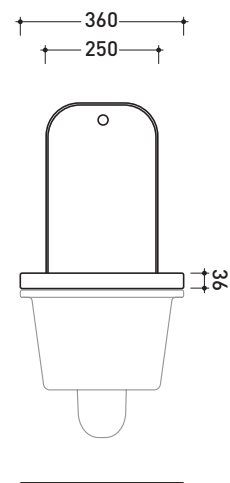

design **ALESSIO PINTO**

2008

VLCW03

Soft-closing thermosetting wrapping seat & cover

Complements: **Volo wall hung wc** (VL118)

Package dim. **51 x 40 x 6 cm** | Weight **3 kg** | Pz. Pallet n° -

vista zenitale / zenital view

vista laterale / lateral view

vista frontale / frontal view

sizes in mm

THERMOSETTING: glossy finish

white

**FOR THE COLOR MARKED
ASK FOR AVAILABILITY**