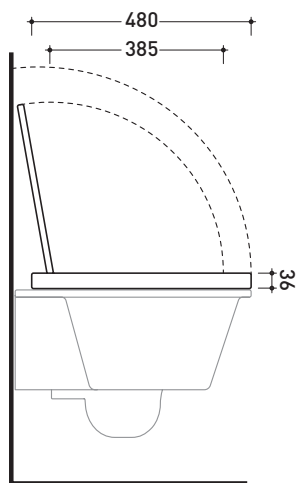

design **ALESSIO PINTO**

2008

VLCW03

Soft-closing thermosetting wrapping seat & cover

Complements: **Volo wall hung wc** (VL118)

Package dim. **51 x 40 x 6 cm** | Weight **3 kg** | Pz. Pallet n° -

vista zenitale / zenital view

vista laterale / lateral view

vista frontale / frontal view

sizes in mm

THERMOSETTING: glossy finish

white

**FOR THE COLOR MARKED
ASK FOR AVAILABILITY**