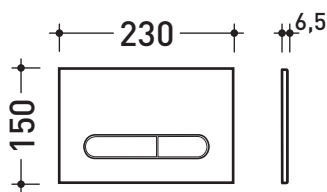

2018

064522FL

BOUND double flush mechanical control plate
POLISHED CHROME finish

064524FL

BOUND double flush mechanical control plate
SATIN CHROME finish

- Dual flush
- Mechanic actuation
- Dimensions: 230 X 150 mm
- Operating force <20N
- Thickness: 6,5 mm
- Side opening with "Click" System

COMPATIBILE CON CASSETTE OLI74 PLUS

Package dim.

Weight **1 kg**

Pz. Pallet n°

sizes in mm