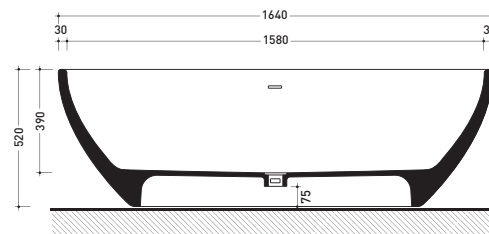

## AP165V App

Bath-tub 164 cm in Pietraluce (drainage system art. SIFMW included)

• WITH OVERFLOW

Complements: **Line taps bath-tub:** ONE - NOKÉ - SI - FOLD  
**Line accessories:** TWO - HOOP - NOKÉ - FOLD

Package dim. 193 x 102 x 76 cm | Weight 150 kg | Pz. Pallet n° 1

UNI EN 14516 - CL1 Dop-No14516

vista zenitale / zenital view

Capacità Max / Max Capacity L.  
 Peso Netto / Net Weight 150 Kg.

vista frontale / frontal view

sezione laterale / section

vista laterale / lateral view

sezione longitudinale / section

sizes in mm

PIETRALUCE: glossy finish

white black marine blue red beige sand grey

matt finish

milky white graphite lava grey argilla