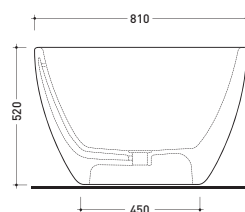

## AP165V App

Bath-tub 164 cm in Pietraluce (drainage system art. SIFMW included)

• WITH OVERFLOW

Complements: **Line taps bath-tub:** ONE - NOKÉ - SI - FOLD  
**Line accessories:** TWO - HOOP - NOKÉ - FOLD

Package dim. 193 x 102 x 76 cm | Weight 150 kg | Pz. Pallet n° 1

UNI EN 14516 - CL1 Dop-No14516

vista zenitale / zenital view

Capacità Max / Max Capacity L.  
 Peso Netto / Net Weight 150 Kg.

vista frontale / frontal view

sezione laterale / section

vista laterale / lateral view

sezione longitudinale / section

sizes in mm

PIETRALUCE: glossy finish

white black marine blue red beige sand grey

matt finish

milky white graphite lava grey argilla