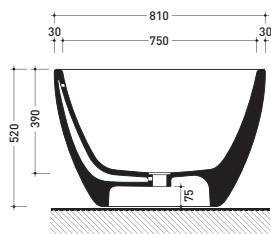

## AP165V App

Bath-tub 164 cm in Pietraluce (drainage system art. SIFMW included)

• WITH OVERFLOW

Complements: **Line taps bath-tub:** ONE - NOKÉ - SI - FOLD  
**Line accessories:** TWO - HOOP - NOKÉ - FOLD

Package dim. 193 x 102 x 76 cm | Weight 150 kg | Pz. Pallet n° 1

UNI EN 14516 - CL1 Dop-No14516

vista zenitale / zenital view

Capacità Max / Max Capacity L.  
 Peso Netto / Net Weight 150 Kg.

vista frontale / frontal view

sezione laterale / section

vista laterale / lateral view

sezione longitudinale / section

sizes in mm

PIETRALUCE: glossy finish

white black marine blue red beige sand grey

matt finish

milky white graphite lava grey argilla