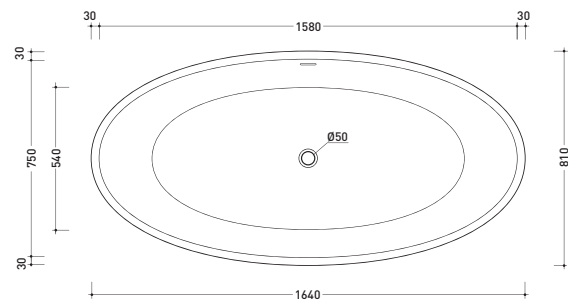

## AP165V App

Bath-tub 164 cm in Pietraluce (drainage system art. SIFMW included)

• WITH OVERFLOW

Complements: **Line taps bath-tub:** ONE - NOKÉ - SI - FOLD  
**Line accessories:** TWO - HOOP - NOKÉ - FOLD

Package dim. 193 x 102 x 76 cm | Weight 150 kg | Pz. Pallet n° 1

UNI EN 14516 - CL1 Dop-No14516

vista zenitale / zenital view

Capacità Max / Max Capacity L.  
 Peso Netto / Net Weight 150 Kg.

vista frontale / frontal view

sezione laterale / section

vista laterale / lateral view

sezione longitudinale / section

sizes in mm

PIETRALUCE: glossy finish

white black marine blue red beige sand grey

matt finish

milky white graphite lava grey argilla