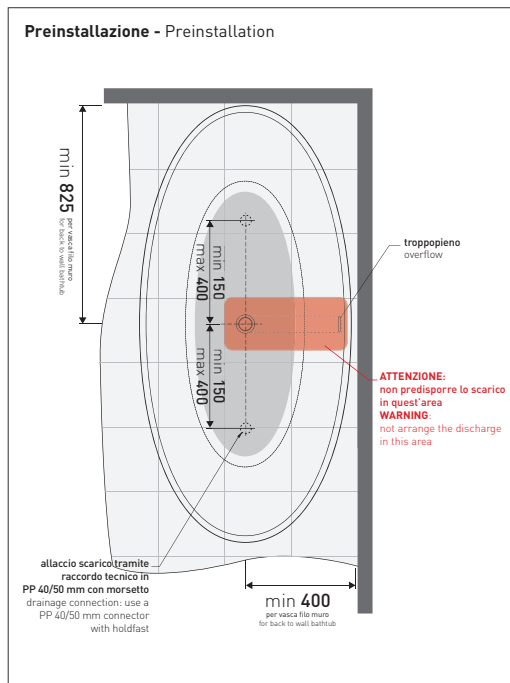

## AP165V App

Bath-tub 164 cm in Pietraluce (drainage system art. SIFMW included)

• WITH OVERFLOW

Complements: **Line taps bath-tub:** ONE - NOKÉ - SI - FOLD  
**Line accessories:** TWO - HOOP - NOKÉ - FOLD

Package dim. 193 x 102 x 76 cm | Weight 150 kg | Pz. Pallet n° 1

UNI EN 14516 - CL1 Dop-No14516

vista zenitale / zenital view

Capacità Max / Max Capacity L.  
 Peso Netto / Net Weight 150 Kg.

vista frontale / frontal view

sezione laterale / section

vista laterale / lateral view

sezione longitudinale / section

sizes in mm

PIETRALUCE: glossy finish

white black marine blue red beige sand grey

matt finish

milky white graphite lava grey argilla