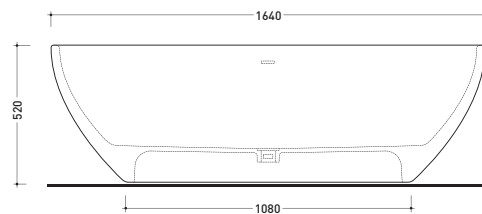

## AP165V App

Bath-tub 164 cm in Pietraluce (drainage system art. SIFMW included)

• WITH OVERFLOW

Complements: **Line taps bath-tub:** ONE - NOKÉ - SI - FOLD  
**Line accessories:** TWO - HOOP - NOKÉ - FOLD

Package dim. 193 x 102 x 76 cm | Weight 150 kg | Pz. Pallet n° 1

UNI EN 14516 - CL1 Dop-No14516

vista zenitale / zenital view

Capacità Max / Max Capacity L.  
 Peso Netto / Net Weight 150 Kg.

vista frontale / frontal view

sezione laterale / section

vista laterale / lateral view

sezione longitudinale / section

sizes in mm

PIETRALUCE: glossy finish

white black marine blue red beige sand grey

matt finish

milky white graphite lava grey argilla