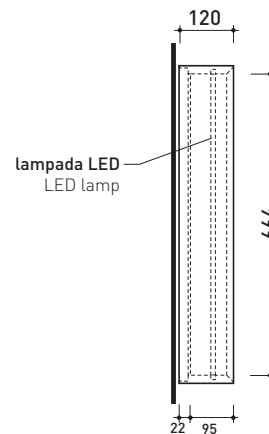

AP120

Reversibile mirror cm 120x70 with frame
and LED lighting on the inside edge

Complements: BOX furniture
FORTY6 - SOLID shelves

Package dim. cm | Weight **15,8 kg** | Pz. Pallet n° -

CE

vista frontale / frontal view

vista laterale / lateral view

vista zenitale / zenital view

sizes in mm

FRAME: matt finish

white

black

ELECTRICAL CHARACTERISTICS

- type of lamp: Strip LED
- class: A+
- Ip code: IP44
- rated power: 30/50 W