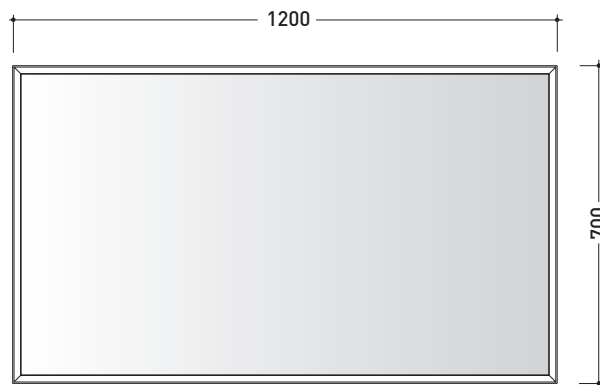

AP120

Reversibile mirror cm 120x70 with frame
and LED lighting on the inside edge

Complements: BOX furniture
FORTY6 - SOLID shelves

Package dim. cm | Weight **15,8 kg** | Pz. Pallet n° -

CE

vista frontale / frontal view

vista laterale / lateral view

vista zenitale / zenital view

sizes in mm

FRAME: matt finish

white

black

ELECTRICAL CHARACTERISTICS

- type of lamp: Strip LED
- class: A+
- Ip code: IP44
- rated power: 30/50 W